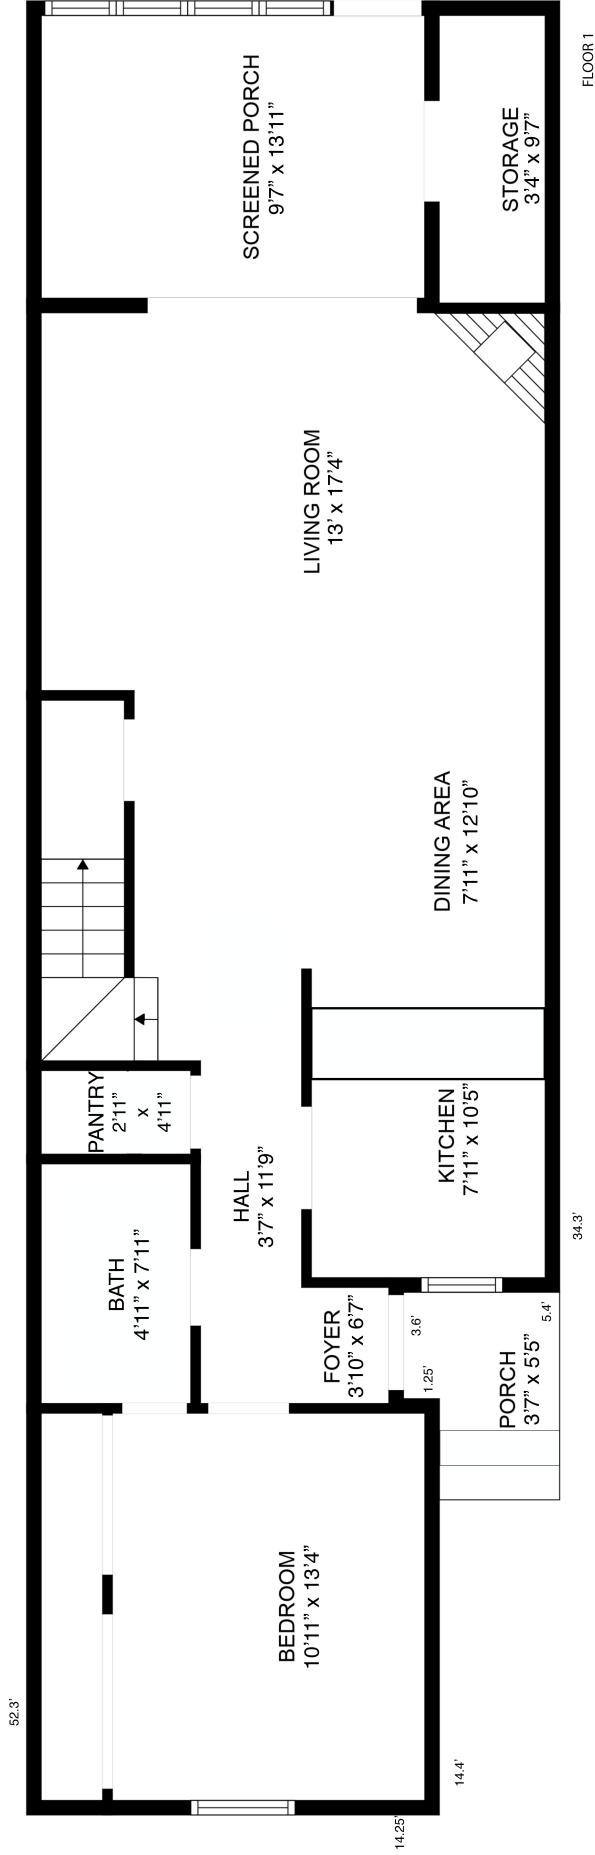

**10167 Creekside Dr SE #2
Leland, NC 28451**

Total Heated: 1473 sq ft.

Floor 1: 862 sq ft. Floor 2: 611 sq ft.

Excluded Areas: Porch: 19 sq ft. Screened Porch: 139 sq ft. Storage: 32 sq ft. Balcony: 140 sq ft.