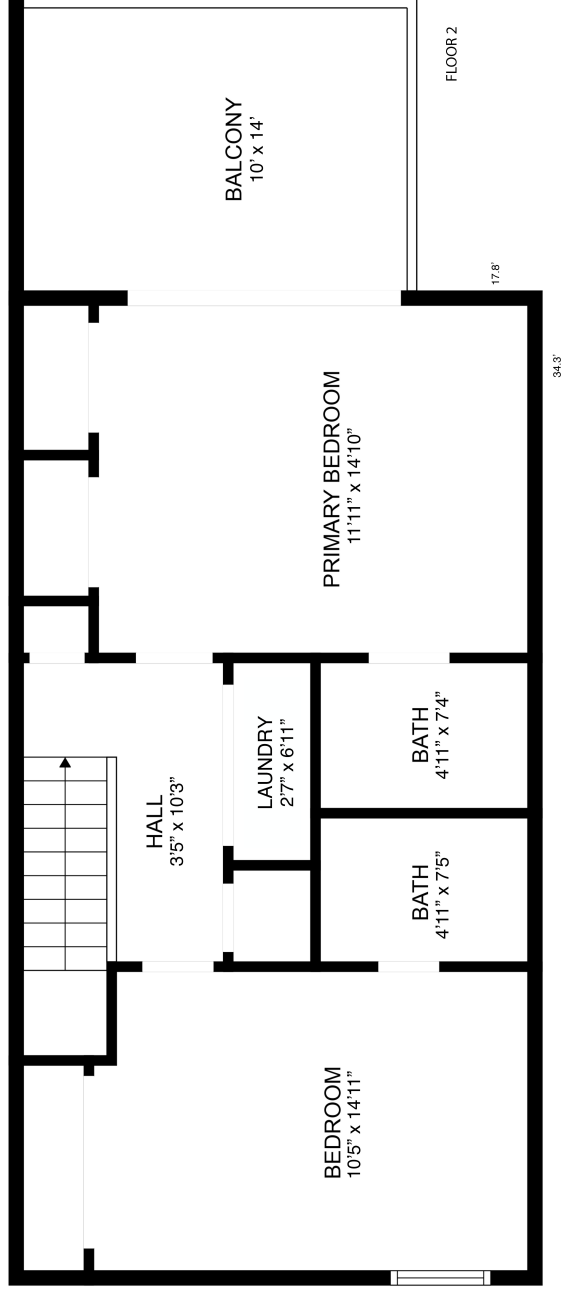

**10167 Creekside Dr SE #2
Leland, NC 28451**

Total Heated: 1473 sq ft.

Floor 1: 862 sq ft. Floor 2: 611 sq ft.

Excluded Areas: Porch: 19 sq ft. Screened Porch: 139 sq ft. Storage: 32 sq ft. Balcony: 140 sq ft.