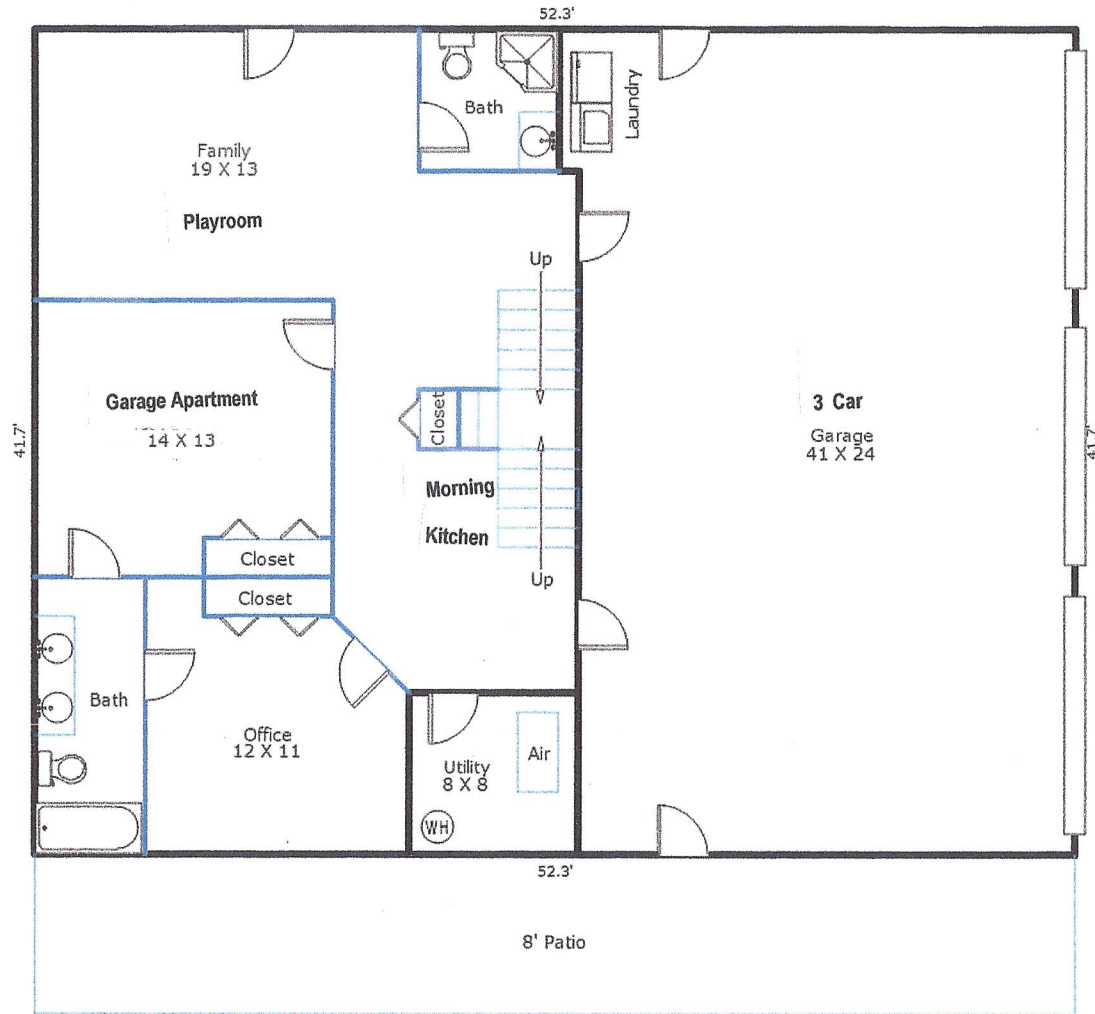

In Ground Salt Water Pool with waterfall feature

214 Pelican Walk  
4741 Square Feet

Stamped Concrete Pool Apron

Covered Back Patio with Hot Tub

1st Floor

2nd Floor

3rd Floor