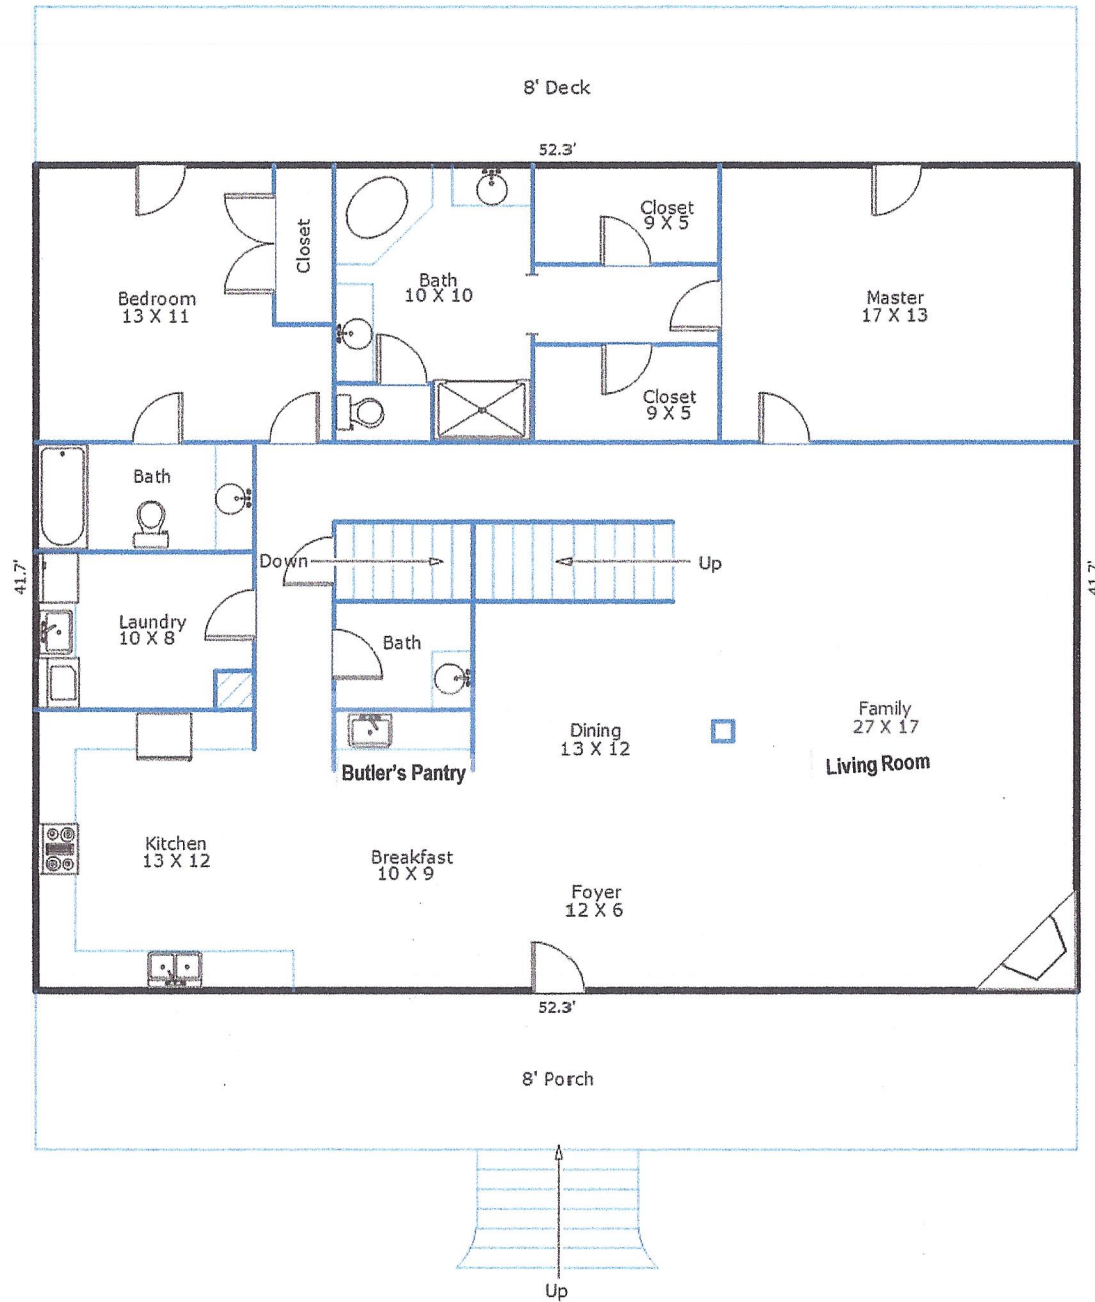

In Ground Salt Water Pool with waterfall feature

214 Pelican Walk  
4741 Square Feet

Stamped Concrete Pool Apron

Covered Back Patio with Hot Tub

1st Floor

2nd Floor

3rd Floor