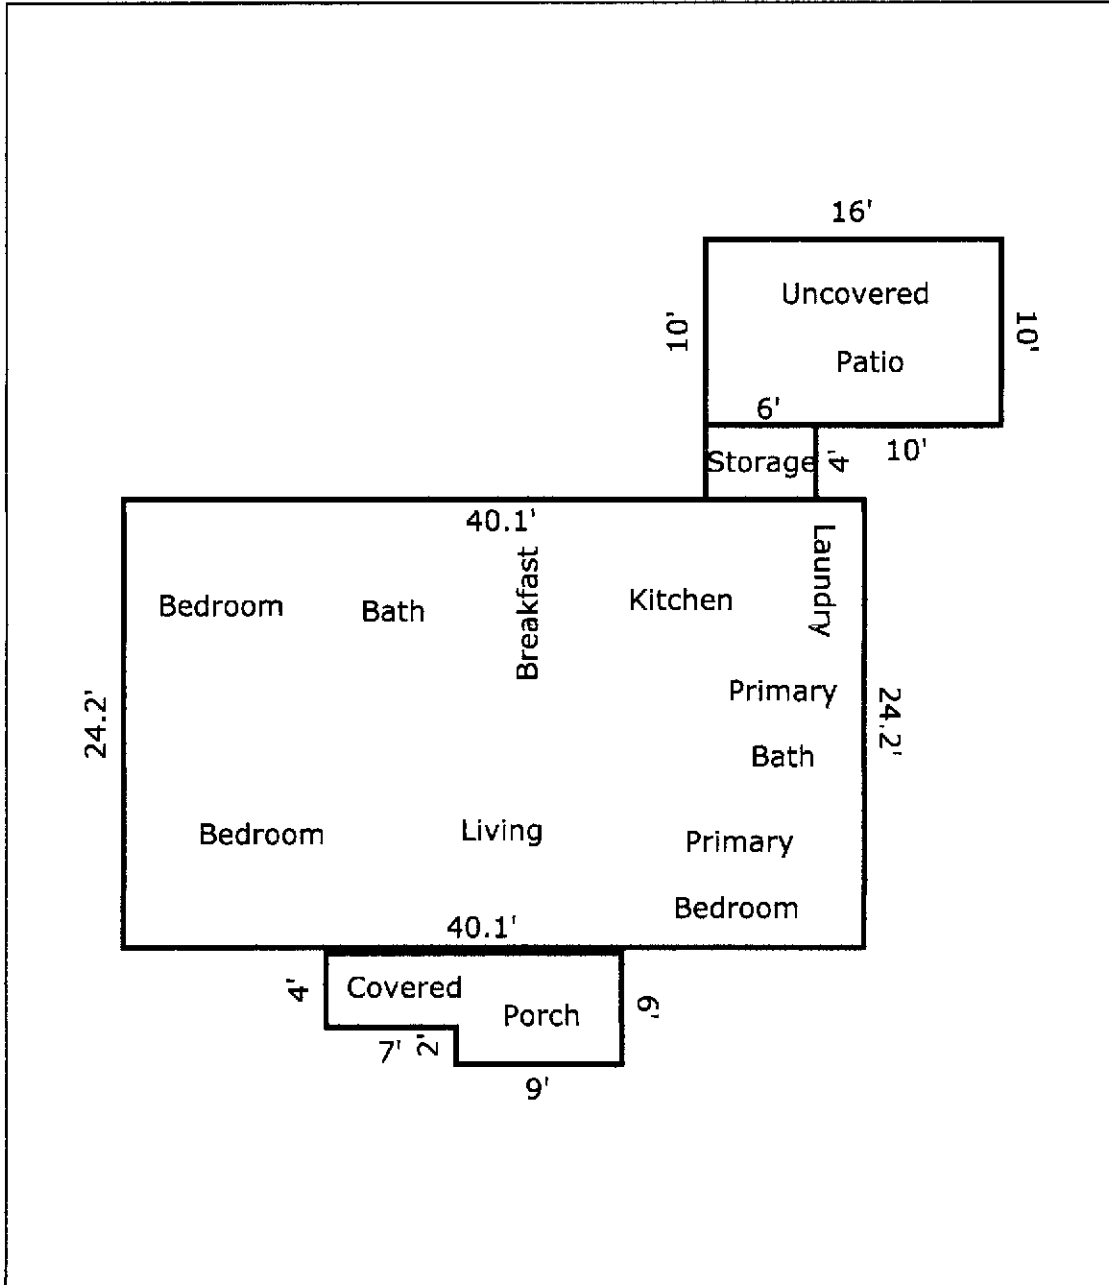

Building Sketch

Property Address	440 Sanders Dr	County	EDGECOMBE	State	NC	Zip Code	27801
City	Rocky Mount						

TOTAL Sketch by a la mode		Area Calculations Summary	
Living Area		Calculation Details	
First Floor	970.42 Sq ft		40.1 x 24.2 = 970.42
Total Living Area (Rounded):	970 Sq ft		
Non-living Area			
Covered Porch	82 Sq ft	6 x 9 = 54	7 x 4 = 28
Storage	24 Sq ft	6 x 4 = 24	
Uncovered Patio	160 Sq ft	16 x 10 = 160	