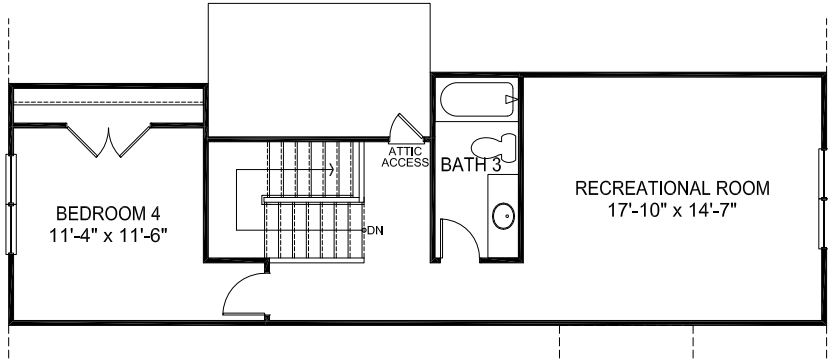

2604

2,604 s.f. (Approx.)
 4 Bedroom / 3 Baths
 2 Car Garage
 Recreational Room

**Opt. Bedroom 5 ILO
 Recreational Room**

Second Floor

Opt. Covered Lanai

Opt. Fireplace

Opt. Master Bath

First Floor

NC #59785
 SC #RBB.22464
 GA #RBQA005711

Important Disclaimer: This floor plan is not to scale. Square footage and room dimensions are approximate. Square footage calculations are based on foundation dimensions only and may vary from finished square footage of the home as constructed. Variations of this floor plan exist that may not be represented in this image.