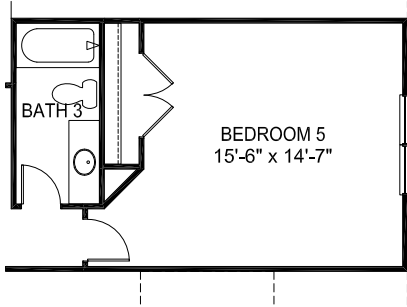

2604

2,604 s.f. (Approx.)
 4 Bedroom / 3 Baths
 2 Car Garage
 Recreational Room

**Opt. Bedroom 5 ILO
 Recreational Room**

Second Floor

Opt. Covered Lanai

Opt. Fireplace

Opt. Master Bath

First Floor

NC #59785
 SC #RBB.22464
 GA #RBQA005711

Important Disclaimer: This floor plan is not to scale. Square footage and room dimensions are approximate. Square footage calculations are based on foundation dimensions only and may vary from finished square footage of the home as constructed. Variations of this floor plan exist that may not be represented in this image.