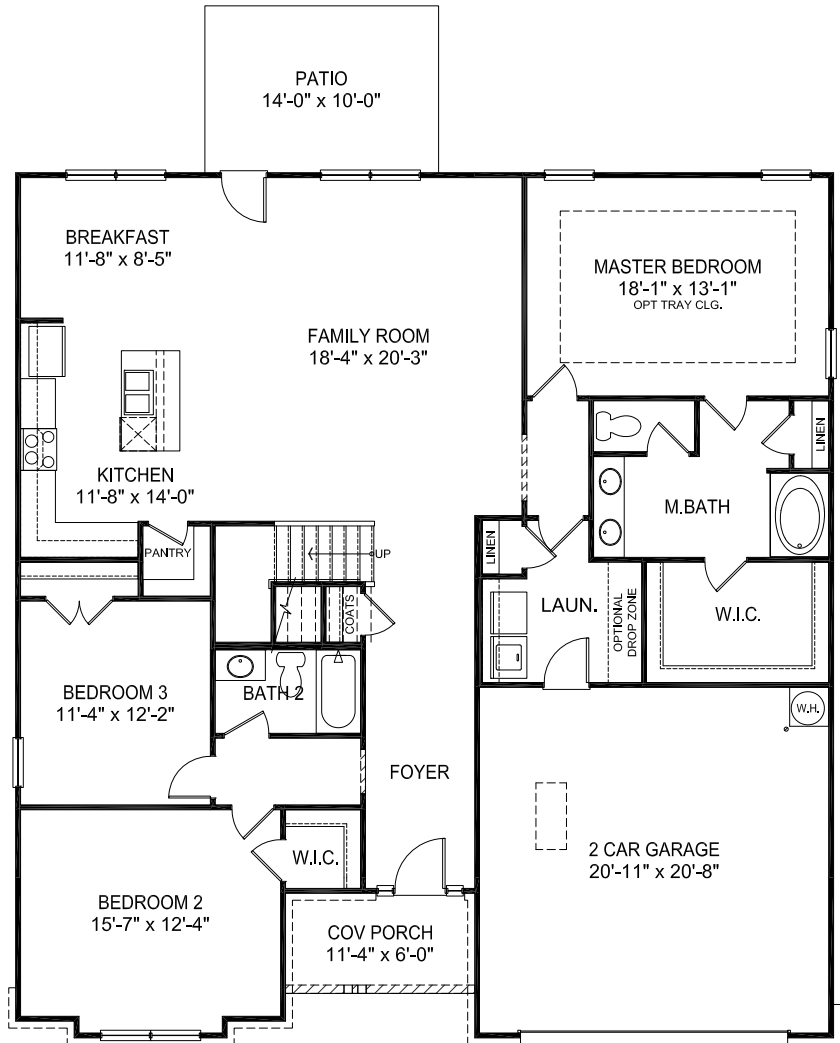

2604

2,604 s.f. (Approx.)
 4 Bedroom / 3 Baths
 2 Car Garage
 Recreational Room

**Opt. Bedroom 5 ILO
 Recreational Room**

Second Floor

Opt. Covered Lanai

Opt. Fireplace

Opt. Master Bath

First Floor

NC #59785
 SC #RBB.22464
 GA #RBQA005711

Important Disclaimer: This floor plan is not to scale. Square footage and room dimensions are approximate. Square footage calculations are based on foundation dimensions only and may vary from finished square footage of the home as constructed. Variations of this floor plan exist that may not be represented in this image.