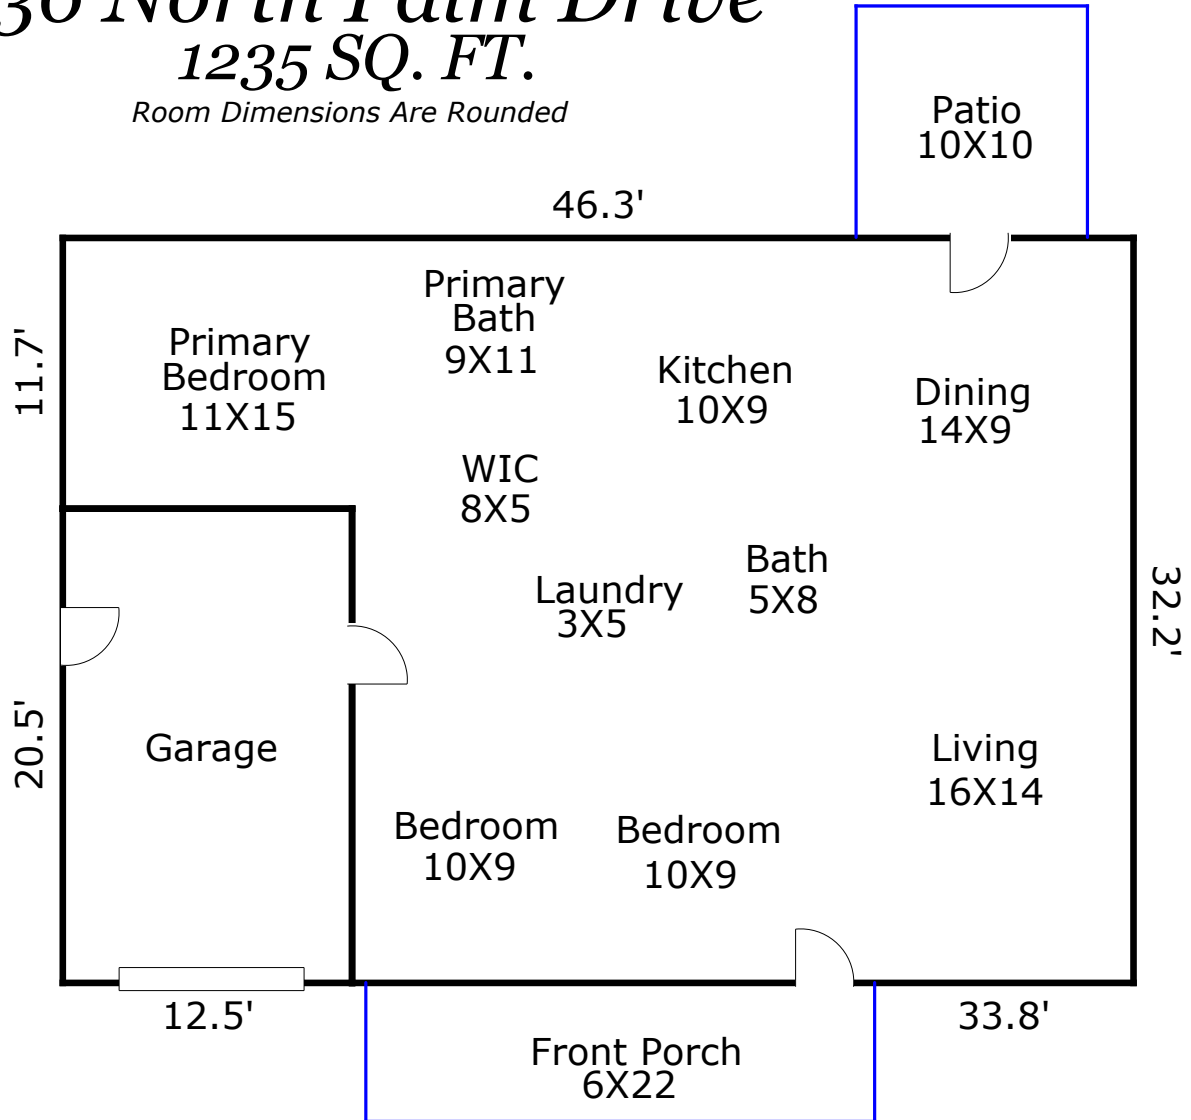

136 North Palm Drive

1235 SQ. FT.

Room Dimensions Are Rounded

TOTAL Sketch by a la mode

Area Calculations Summary

Living Area

First Floor 1234.61 Sq ft

Total Living Area (Rounded): 1235 Sq ft

Non-living Area

1 Car Attached 256.25 Sq ft