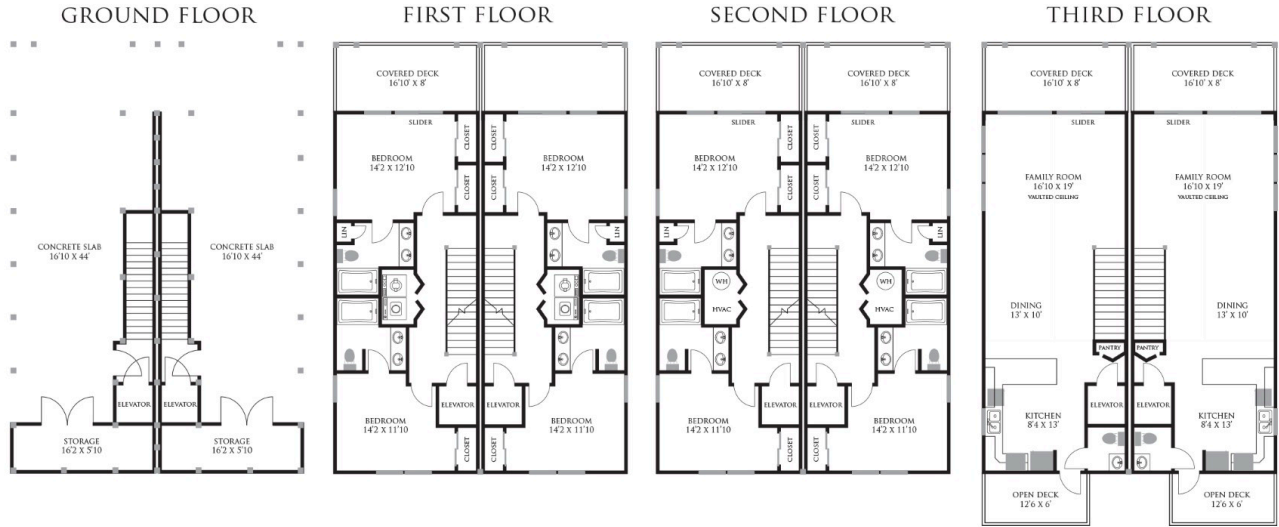

# NORTH TOPSAIL DUPLEX

EACH SIDE HAS 4 BEDROOMS | 4.5 BATHS | 2320 SQ. FT.

Artist's representation only. Plans may differ depending on the modifications performed by the builder. Room sizes, window placement, square footage totals, and other dimensions may vary from these drawings.