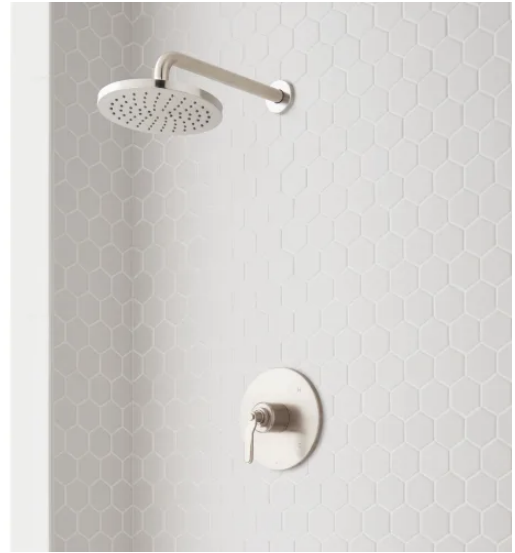

Qty: 1

Finish: Stainless Steel

Signature Hardware SHAS202ZSS

Air Switch Controller

Qty: 1

Finish: Stainless Steel

InSinkErator BADGER5WC

Badger 1/2 HP Garbage Disposal with Soundseal Technology

Qty: 1

Finish: Power Cord Included

Primary Bath

Signature Hardware 477060

Gunther 1.2 GPM Single Hole Bathroom Faucet

Qty: 2

Finish: Brushed Nickel

Signature Hardware 478456

Gunther Shower Only Trim Package with 1.8 GPM Single Function Shower Head - Valve Included

Qty: 2

Finish: Brushed Nickel

PROFLO PF42801

2" or 3" PVC Tile Shower Drain with Stainless Steel Strainer

Qty: 1

Finish: Stainless Steel

PROFLO PF6112WH/PF1503WH

1500 Series 1.28 GPF Two-Piece Elongated Toilet with Left Hand Trip Lever and 12" Rough In

Qty: 1

Finish: White

Comments: **White lever**

PROFLO PFTSWEC2000WH

Elongated Closed-Front Toilet Seat with Quick Release and Lid