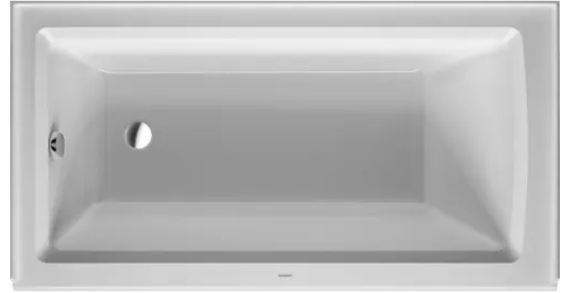

Duravit 70035400000090

Architec 60" Alcove Acrylic Soaking Tub with Left Drain and Overflow

Qty: 1

Finish: White