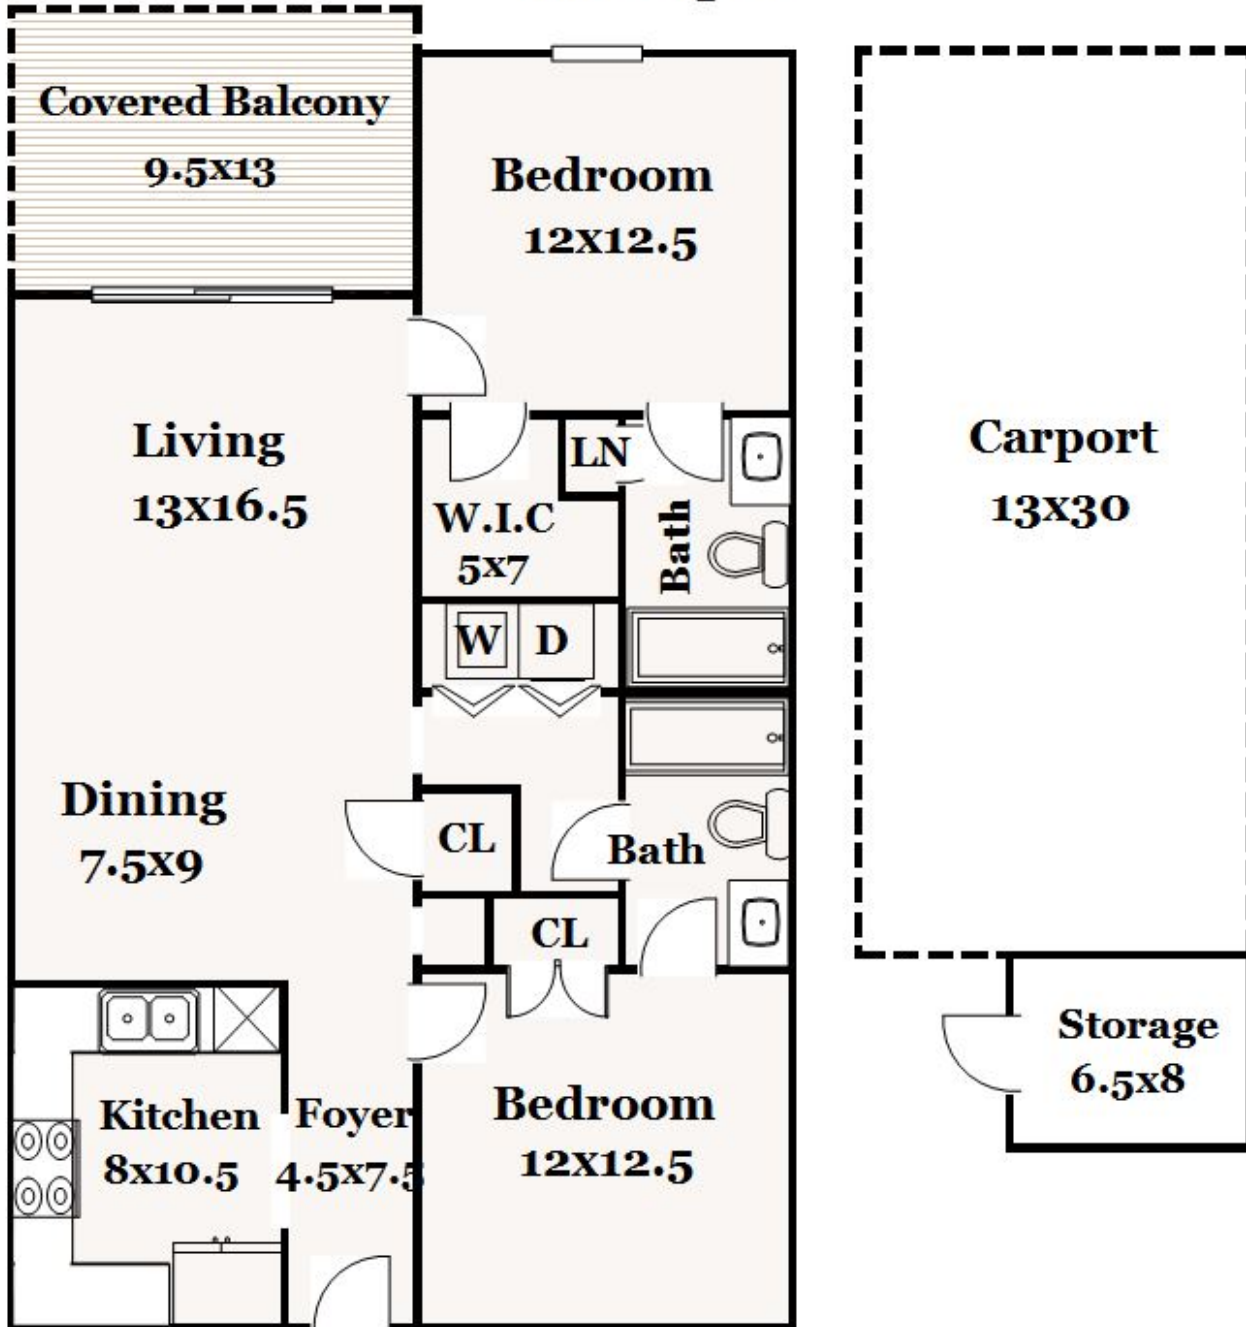

## Heated Living Area 992 Sq Ft

This condominium was measured based on NCREC guidelines. All measurements are rounded.  
The square footage was based on interior measurements – inside surface to inside surface.  
Floor plan produced by Precision Home Measuring. 910-620-9711