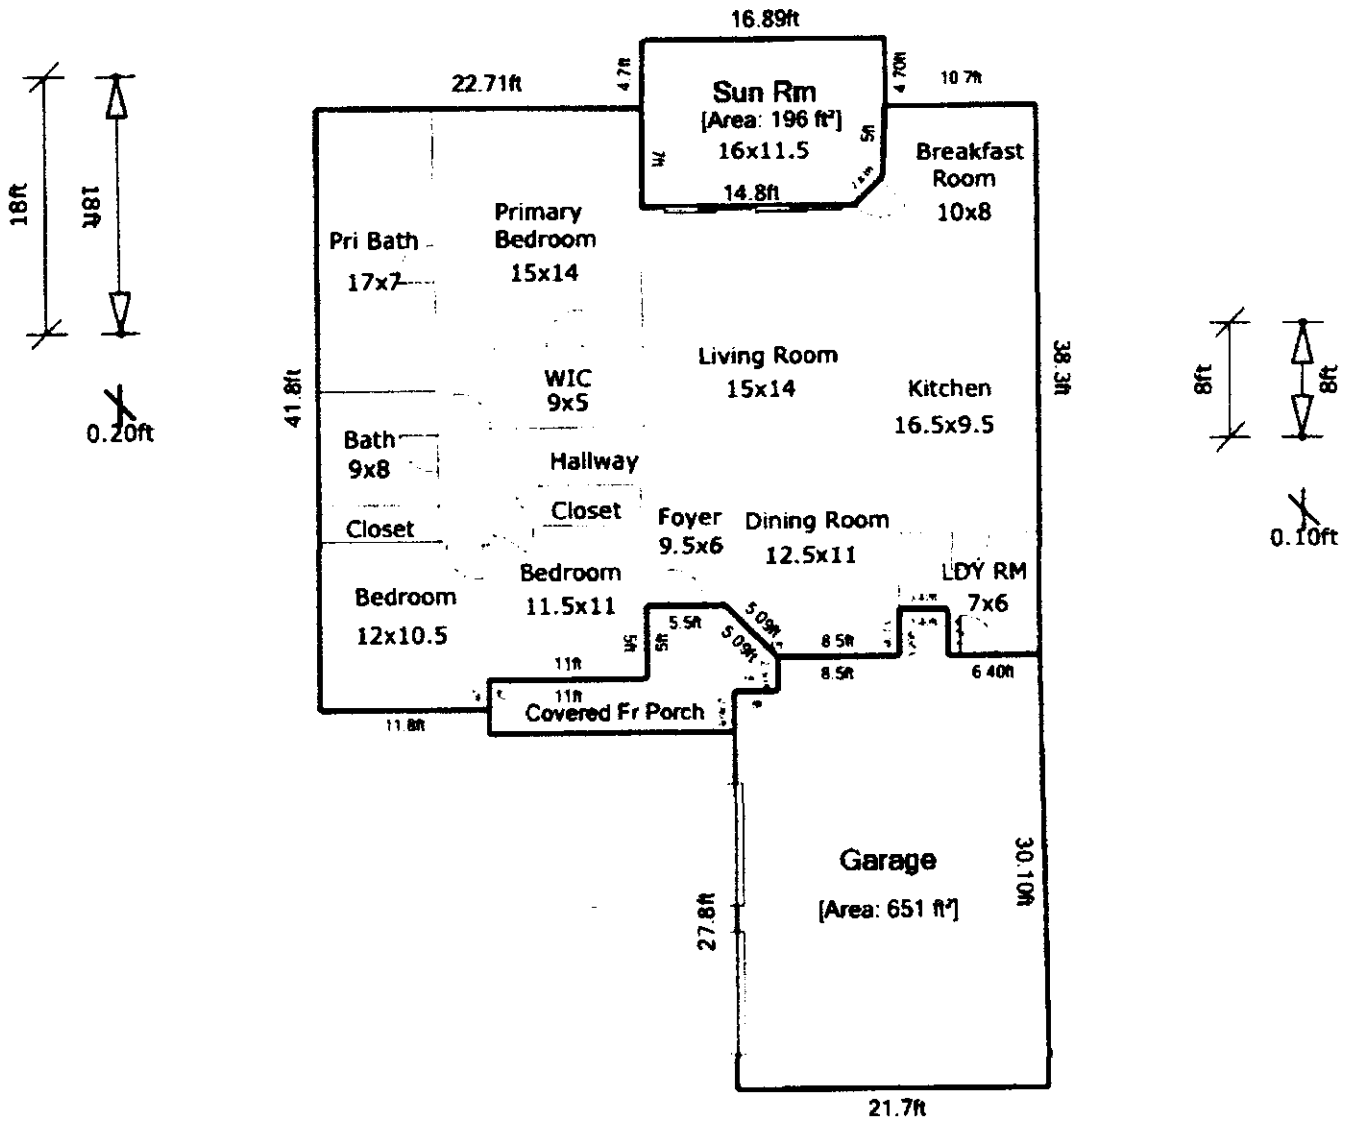

8214 Ibis Pt, Leland NC

Floor Plan & Measurements provided by
 Size Matters - Residential Home Measurements
 NC Real Estate Lic # 247188
 910-797-0439

Disclosure: Interior room sizes and wall locations
 are approximate and not exact.

Living Area	Nonliving Area	
Base Level	1826.80 ft ²	Garage 651.13 ft ²
		Sun Rm 195.73 ft ²
		Covered Fr Porch 105.02 ft ²
Total Living Area rounded	1827 ft ²	Total Non-Living Area rounded 952 ft ²