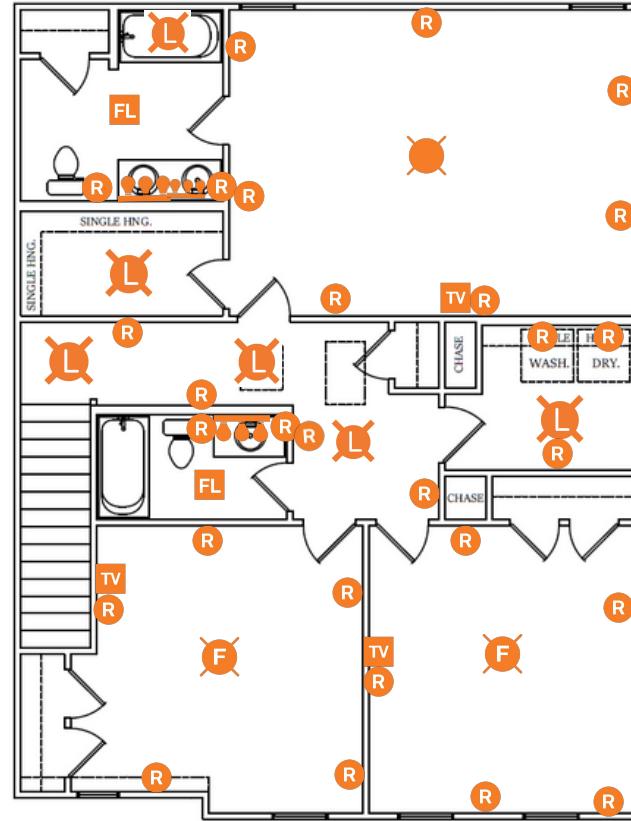

Wedgewood

ELECTRICAL RENDERING

-  LED
-  Telephone Outlet
-  Ceiling Mount Light
-  Fan/Light
-  Floodlight
-  Exhaust Fan Light
-  2 Vanity Light
-  3 Vanity Light
-  Island Receptacle
-  Coach Light
-  Receptacle
-  Sconce Light
-  TV/Coax
-  USB Receptacle
-  Strip Light
-  On-Q Panel

SECOND FLOOR

FIRST FLOOR