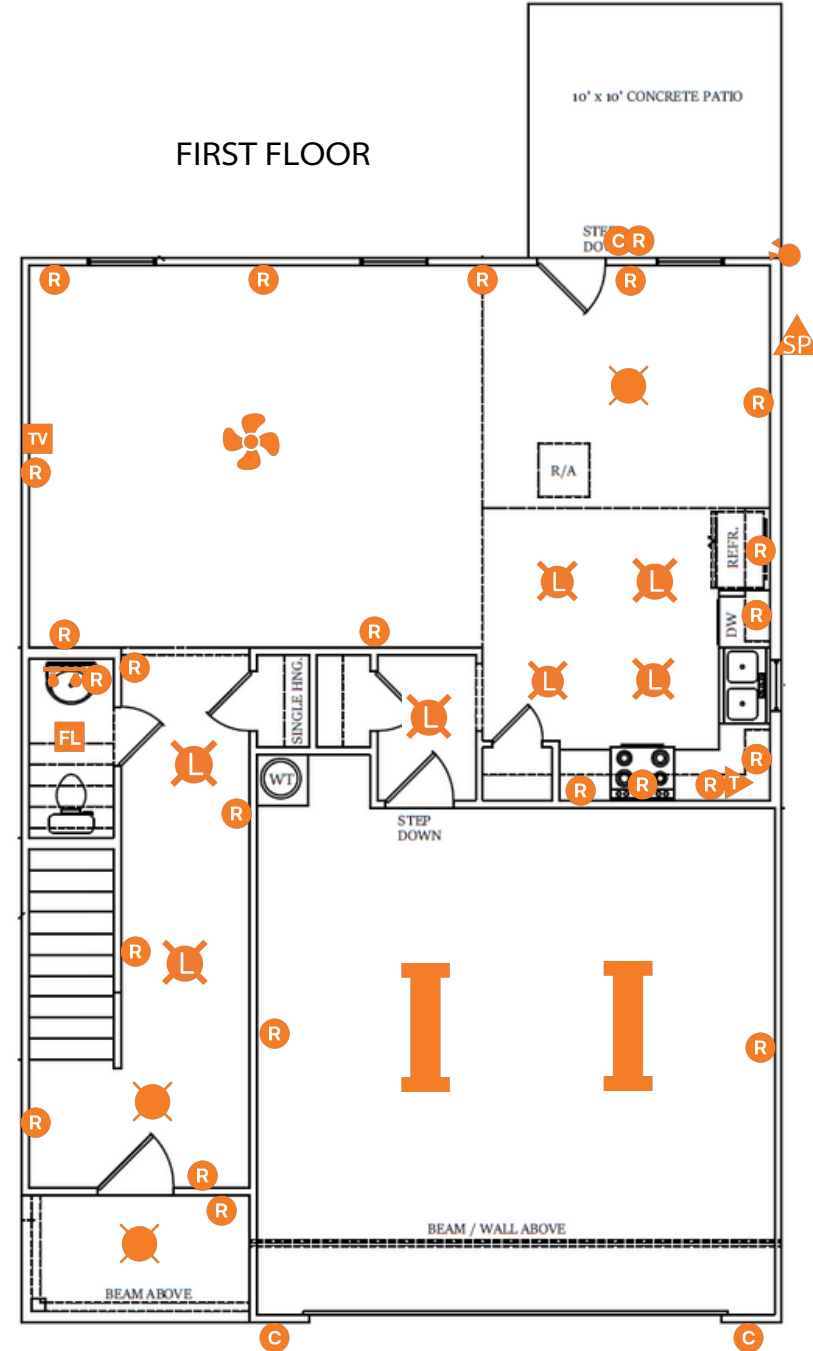

Wedgewood

ELECTRICAL RENDERING

-  LED
-  Telephone Outlet
-  Ceiling Mount Light
-  Fan/Light
-  Floodlight
-  Exhaust Fan Light
-  2 Vanity Light
-  3 Vanity Light
-  Island Receptacle
-  Coach Light
-  Receptacle
-  Sconce Light
-  TV/Coax
-  USB Receptacle
-  Strip Light
-  On-Q Panel

SECOND FLOOR

FIRST FLOOR