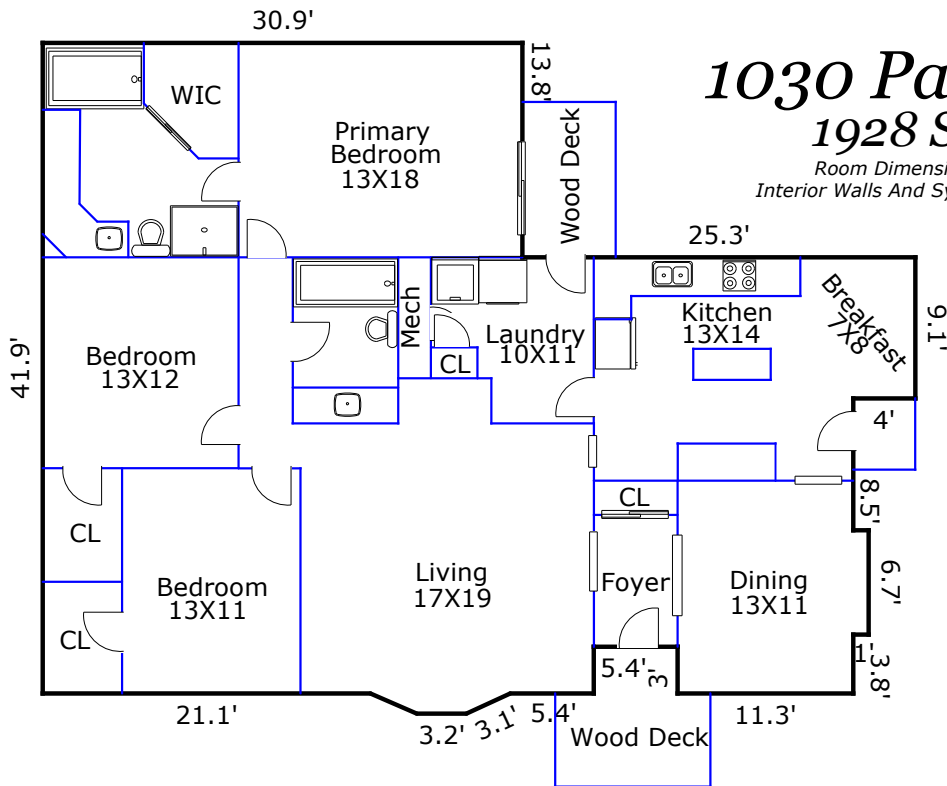

1030 Palm Court 1928 SQ. FT.

Room Dimensions Are Rounded
Interior Walls And Symbols Are Not To Scale

TOTAL Sketch by a la mode

Area Calculations Summary

Living Area

First Floor 1928.13 Sq ft
Total Living Area (Rounded): 1928 Sq ft