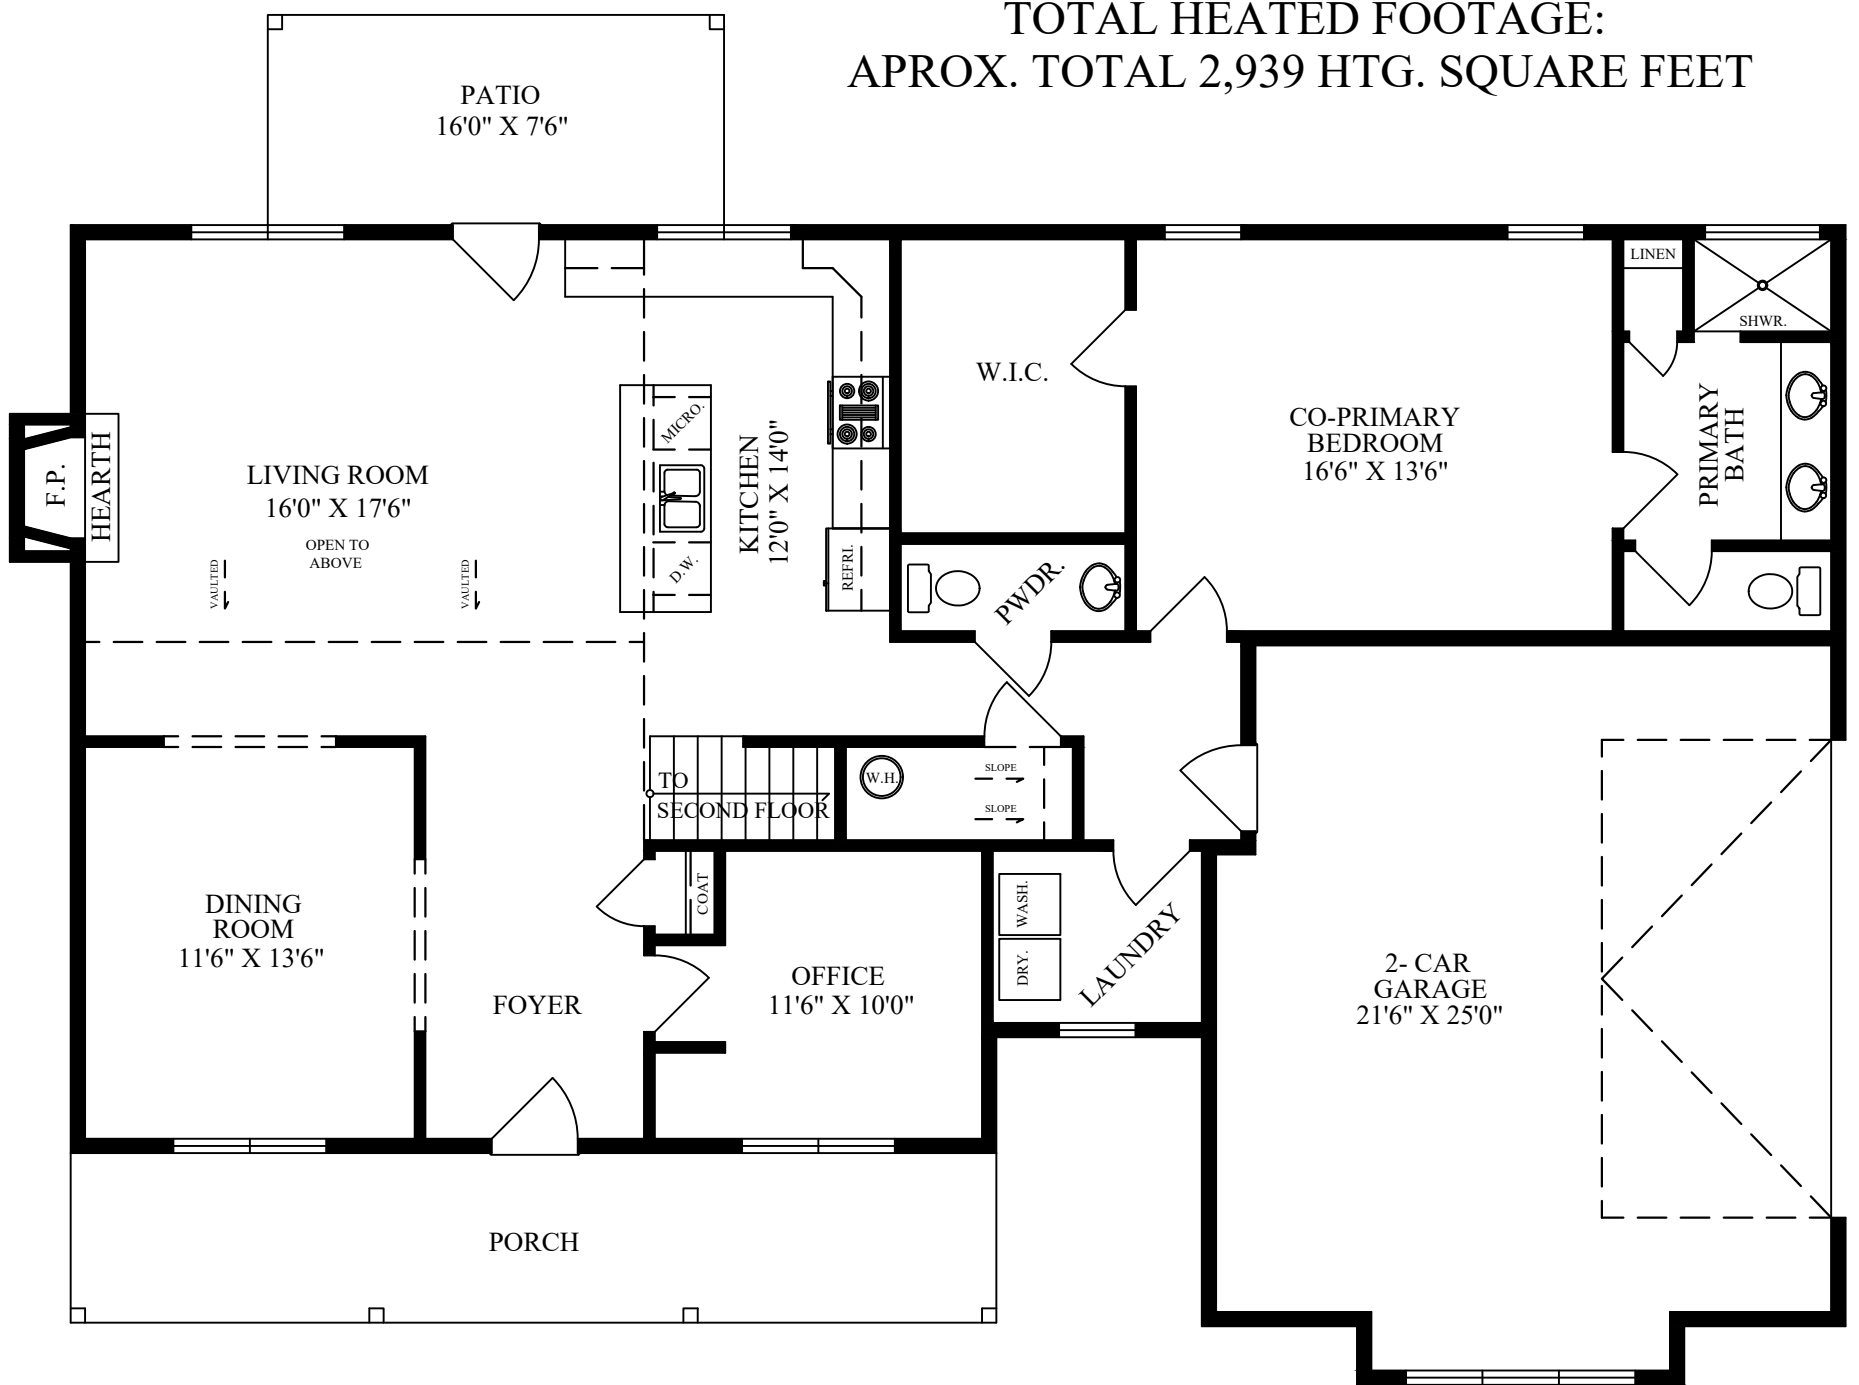

285 Bibey Road Carthage, NC 28327

FIRST FLOOR APROX. 1,567 HTG. SQUARE FEET
SECOND FLOOR APROX. 1,372 HTG. SQUARE FEET

TOTAL HEATED FOOTAGE:
APROX. TOTAL 2,939 HTG. SQUARE FEET

FIRST FLOOR

Drawing and dimensions are to be used for visual purposes only as actuals could differ.