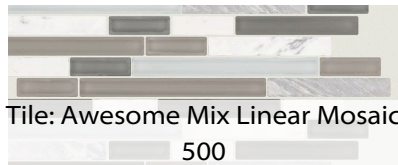

## Mood Board

Horizons East<sup>TM</sup>  
Building Co.

Black Shingles

Whole House Vinyl Lap Siding: Linen

Small Area-Vinyl Lap or Board & Batten Accent: Storm

Vinyl Lap or Board & Batten Accent: Blue Gray

Carpet: Dreamweaver Pure Color - 2871 August Grove

Formica: Argento Romano-6697

Granite - Azul Platino

Brushed Nickel Cabinet Pulls

Subway Tile 3x6: White

Front Door: Black Magic SW6991

Interior: SW 7570 Egret White