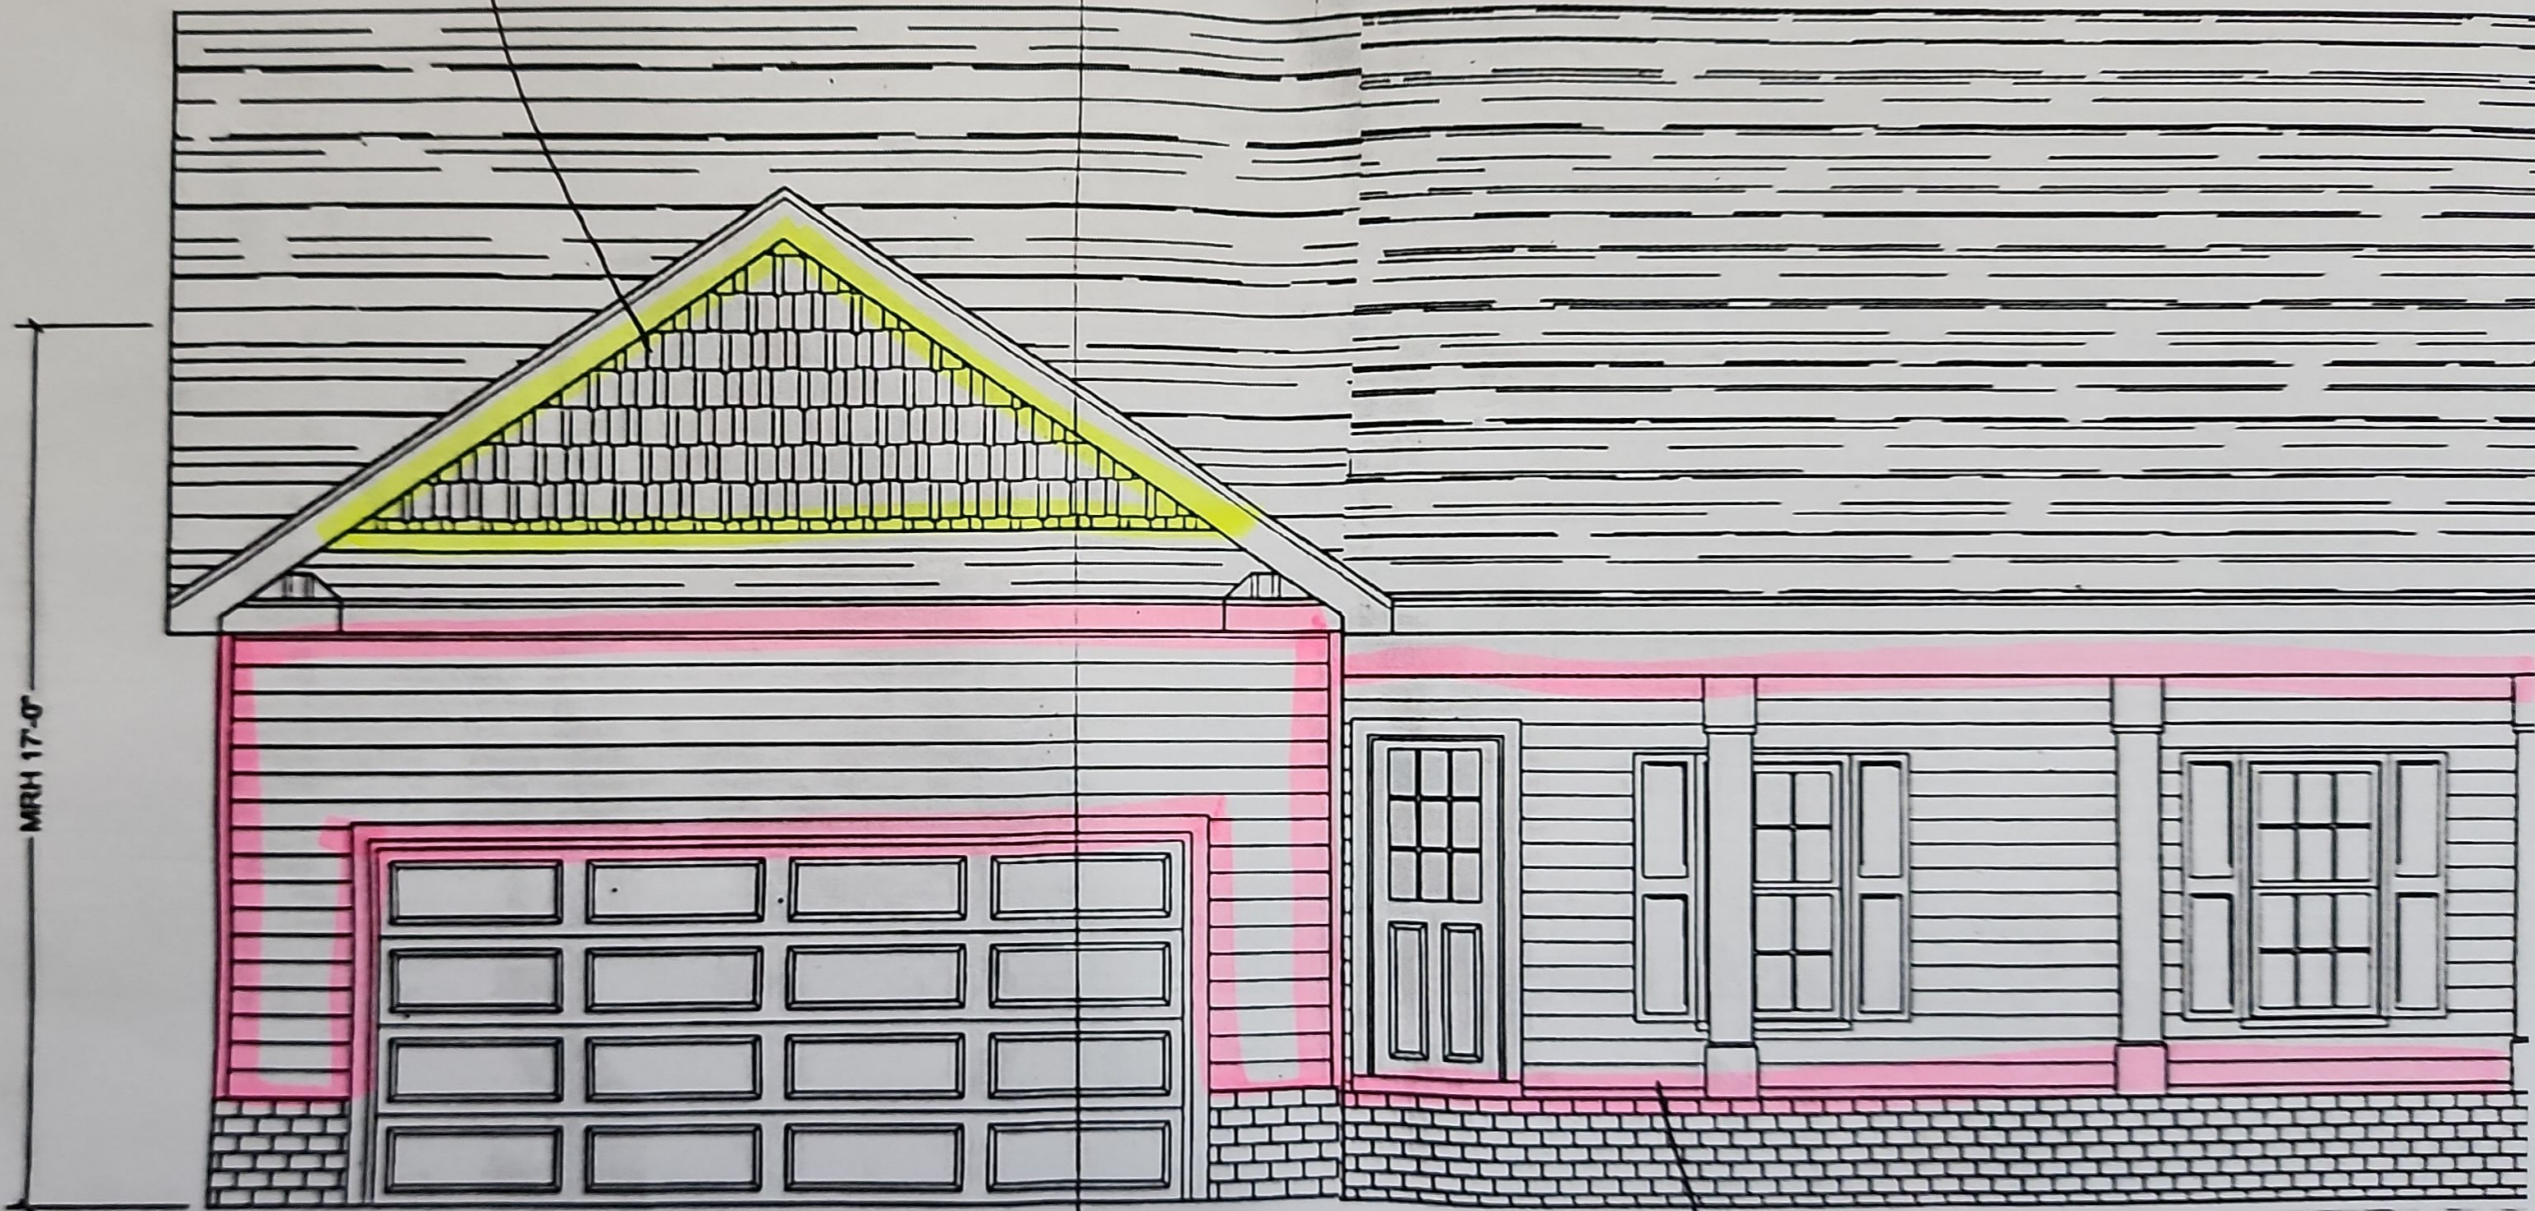

Lot/Subdivision	# 221 Gander Lake
Plan	LY1A

Exterior	
Shingles	Black
Siding	English Wedgewood
Shakes	# 561
Batten Board	N/A
Trim	Linum
Shutters	Black
Front Door	Black
Garage Door	White
Stone	Ledgestone Oklahoma Black
Gutters	Black
Foundation Paint	231 573
	574

shakes  
#561

221 Gil  
Lyia

FRONT ELEVATION

English Wedgewood  
standard siding