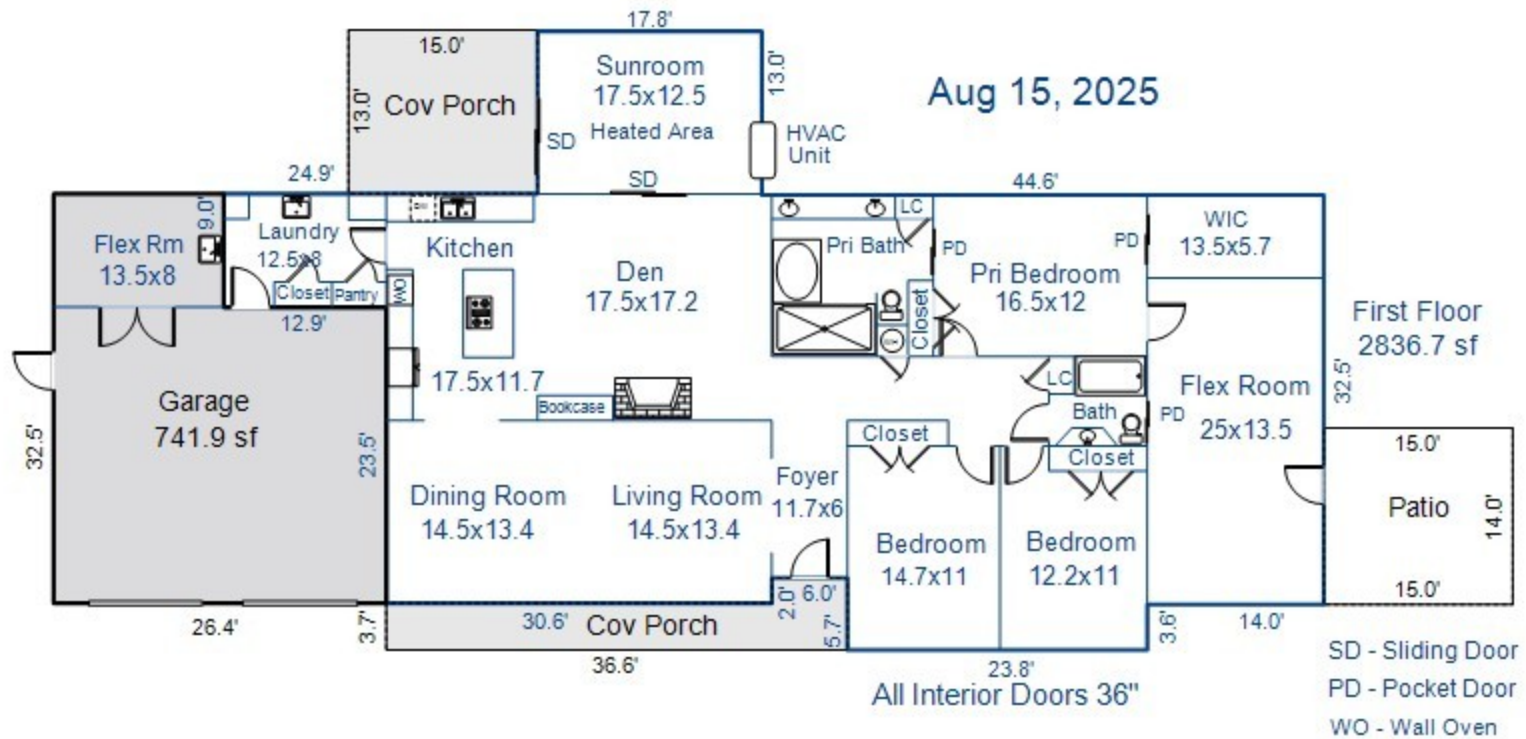

## 2,837 SF

Disclosure: Interior walls and room sizes are approximate

Floor Plan by Size Matters 910-797-0439 NC Real Estate License 249188