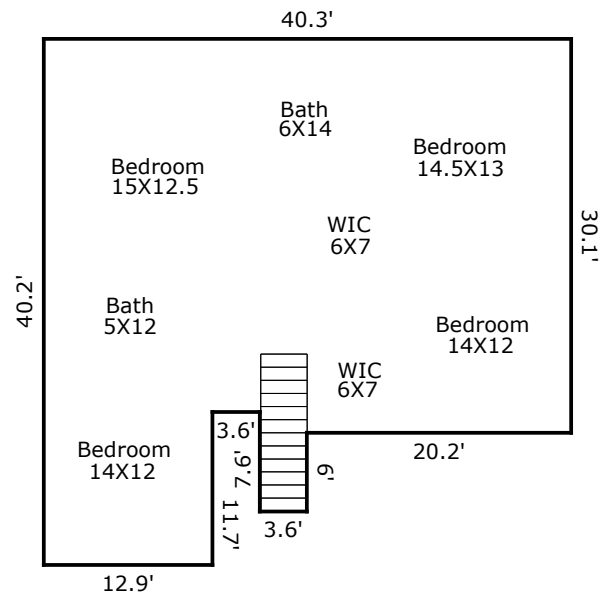

9218 Salem Court

2928 SQ. FT.

Room Dimensions Are Rounded

TOTAL Sketch by a la mode

Area Calculations Summary

Living Area	
First Floor	1568.74 Sq ft
Second Floor	1359.16 Sq ft
Total Living Area (Rounded):	2928 Sq ft
Non-living Area	
2 Car Attached	421.78 Sq ft