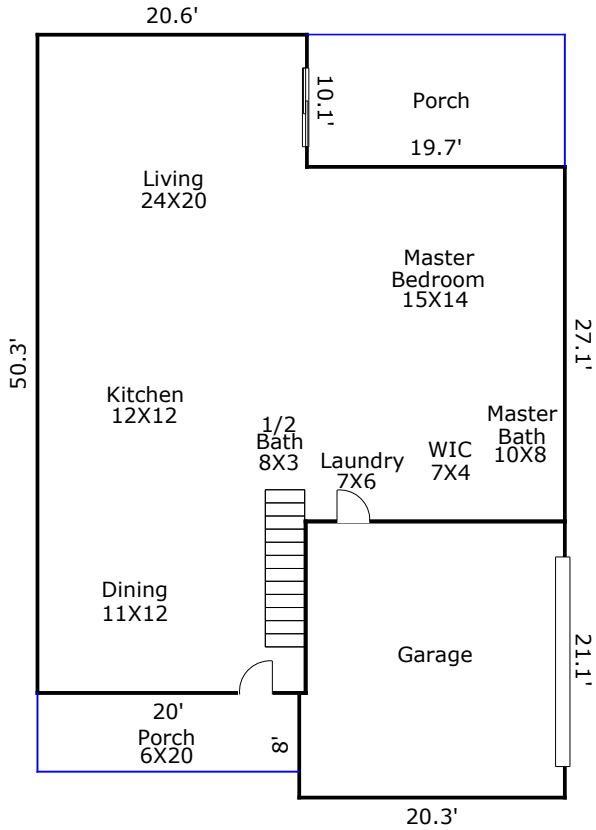

9218 Salem Court

2928 SQ. FT.

Room Dimensions Are Rounded

TOTAL Sketch by a la mode

Area Calculations Summary

Living Area	
First Floor	1568.74 Sq ft
Second Floor	1359.16 Sq ft
Total Living Area (Rounded):	2928 Sq ft
Non-living Area	
2 Car Attached	421.78 Sq ft