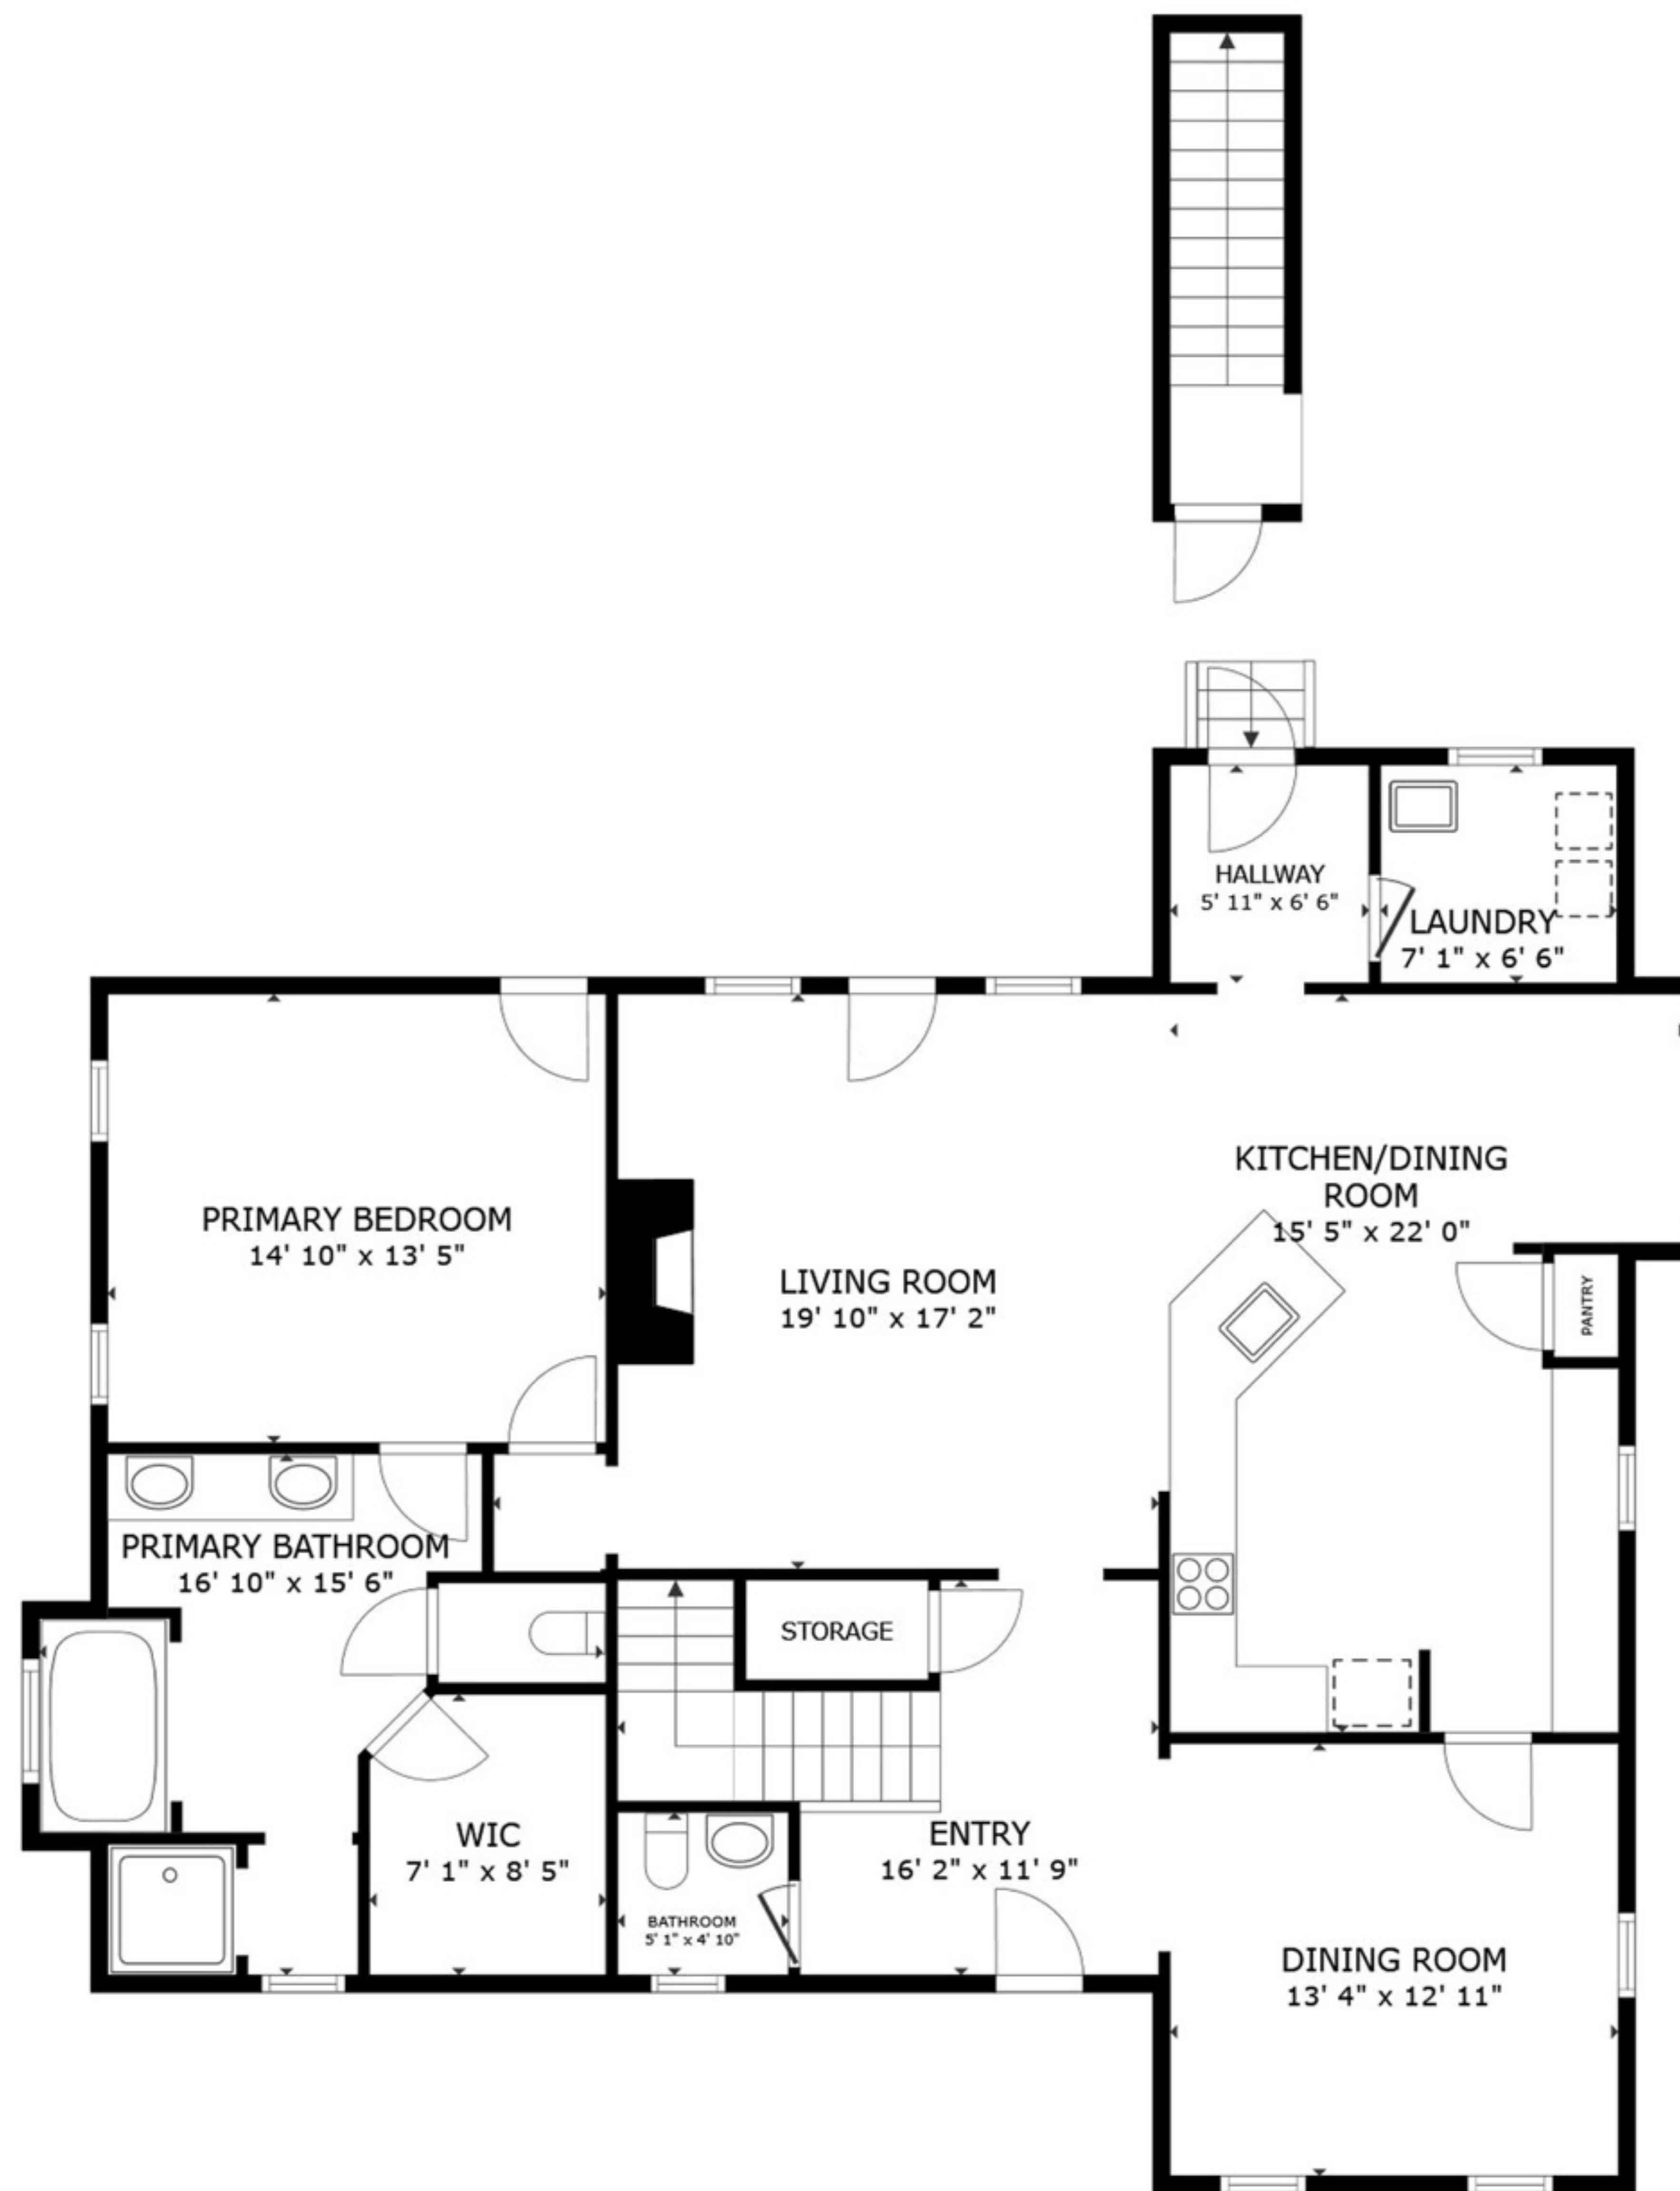

FLOOR 1

FLOOR 2

GROSS INTERNAL AREA
 FLOOR 1 1,562 sq.ft. FLOOR 2 1,111 sq.ft.
 TOTAL : 2,673 sq.ft.

SIZES AND DIMENSIONS ARE APPROXIMATE, ACTUAL MAY VARY.

FLOOR 1

GROSS INTERNAL AREA
 FLOOR 1 1,562 sq.ft. FLOOR 2 1,111 sq.ft.
 TOTAL : 2,673 sq.ft.

SIZES AND DIMENSIONS ARE APPROXIMATE, ACTUAL MAY VARY.

FLOOR 2

GROSS INTERNAL AREA
 FLOOR 1 1,562 sq.ft. FLOOR 2 1,111 sq.ft.
 TOTAL : 2,673 sq.ft.

SIZES AND DIMENSIONS ARE APPROXIMATE, ACTUAL MAY VARY.