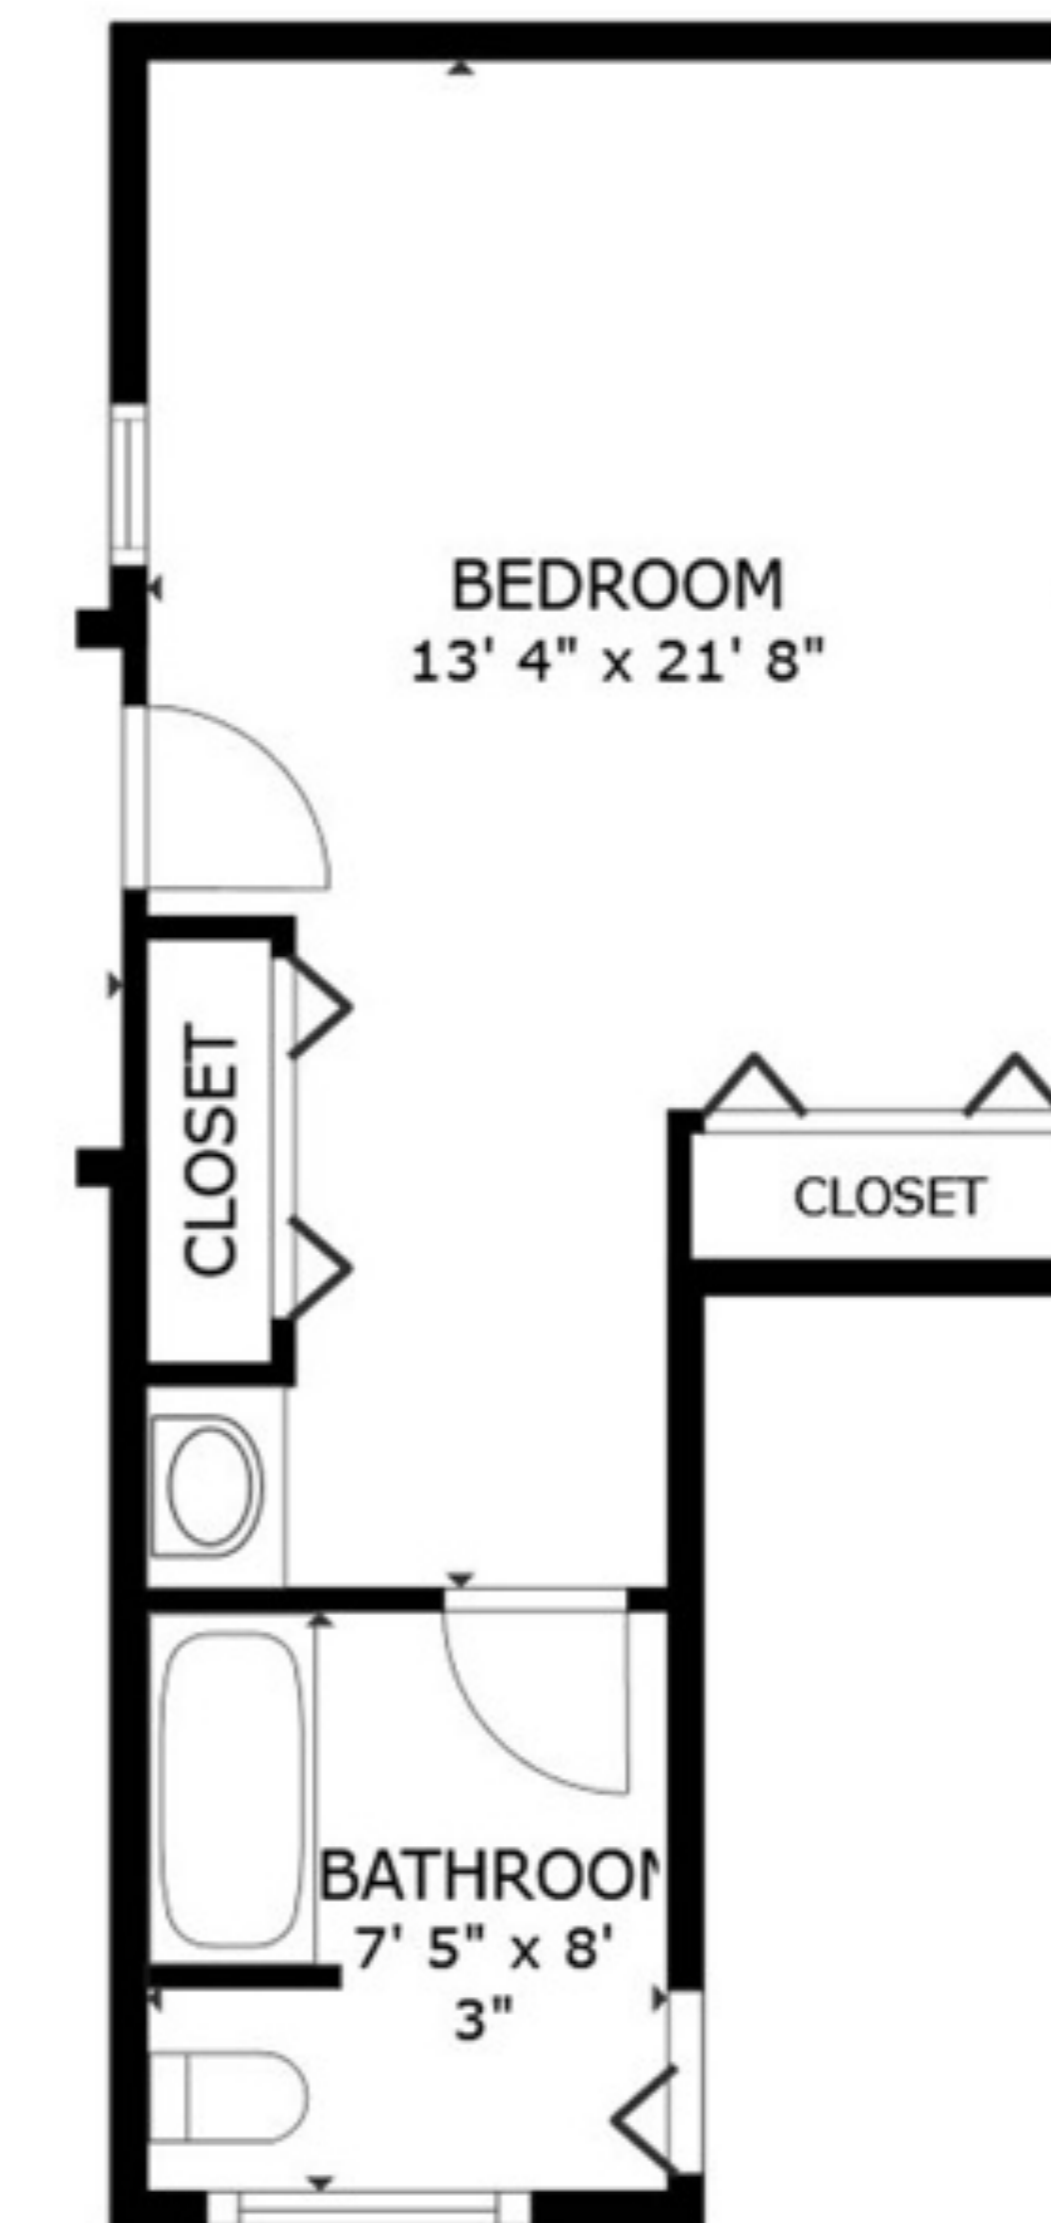

FLOOR 1

FLOOR 2

GROSS INTERNAL AREA
 FLOOR 1 1,562 sq.ft. FLOOR 2 1,111 sq.ft.
 TOTAL : 2,673 sq.ft.

SIZES AND DIMENSIONS ARE APPROXIMATE, ACTUAL MAY VARY.

FLOOR 1

GROSS INTERNAL AREA
 FLOOR 1 1,562 sq.ft. FLOOR 2 1,111 sq.ft.
 TOTAL : 2,673 sq.ft.

SIZES AND DIMENSIONS ARE APPROXIMATE, ACTUAL MAY VARY.

FLOOR 2

GROSS INTERNAL AREA
 FLOOR 1 1,562 sq.ft. FLOOR 2 1,111 sq.ft.
 TOTAL : 2,673 sq.ft.

SIZES AND DIMENSIONS ARE APPROXIMATE, ACTUAL MAY VARY.