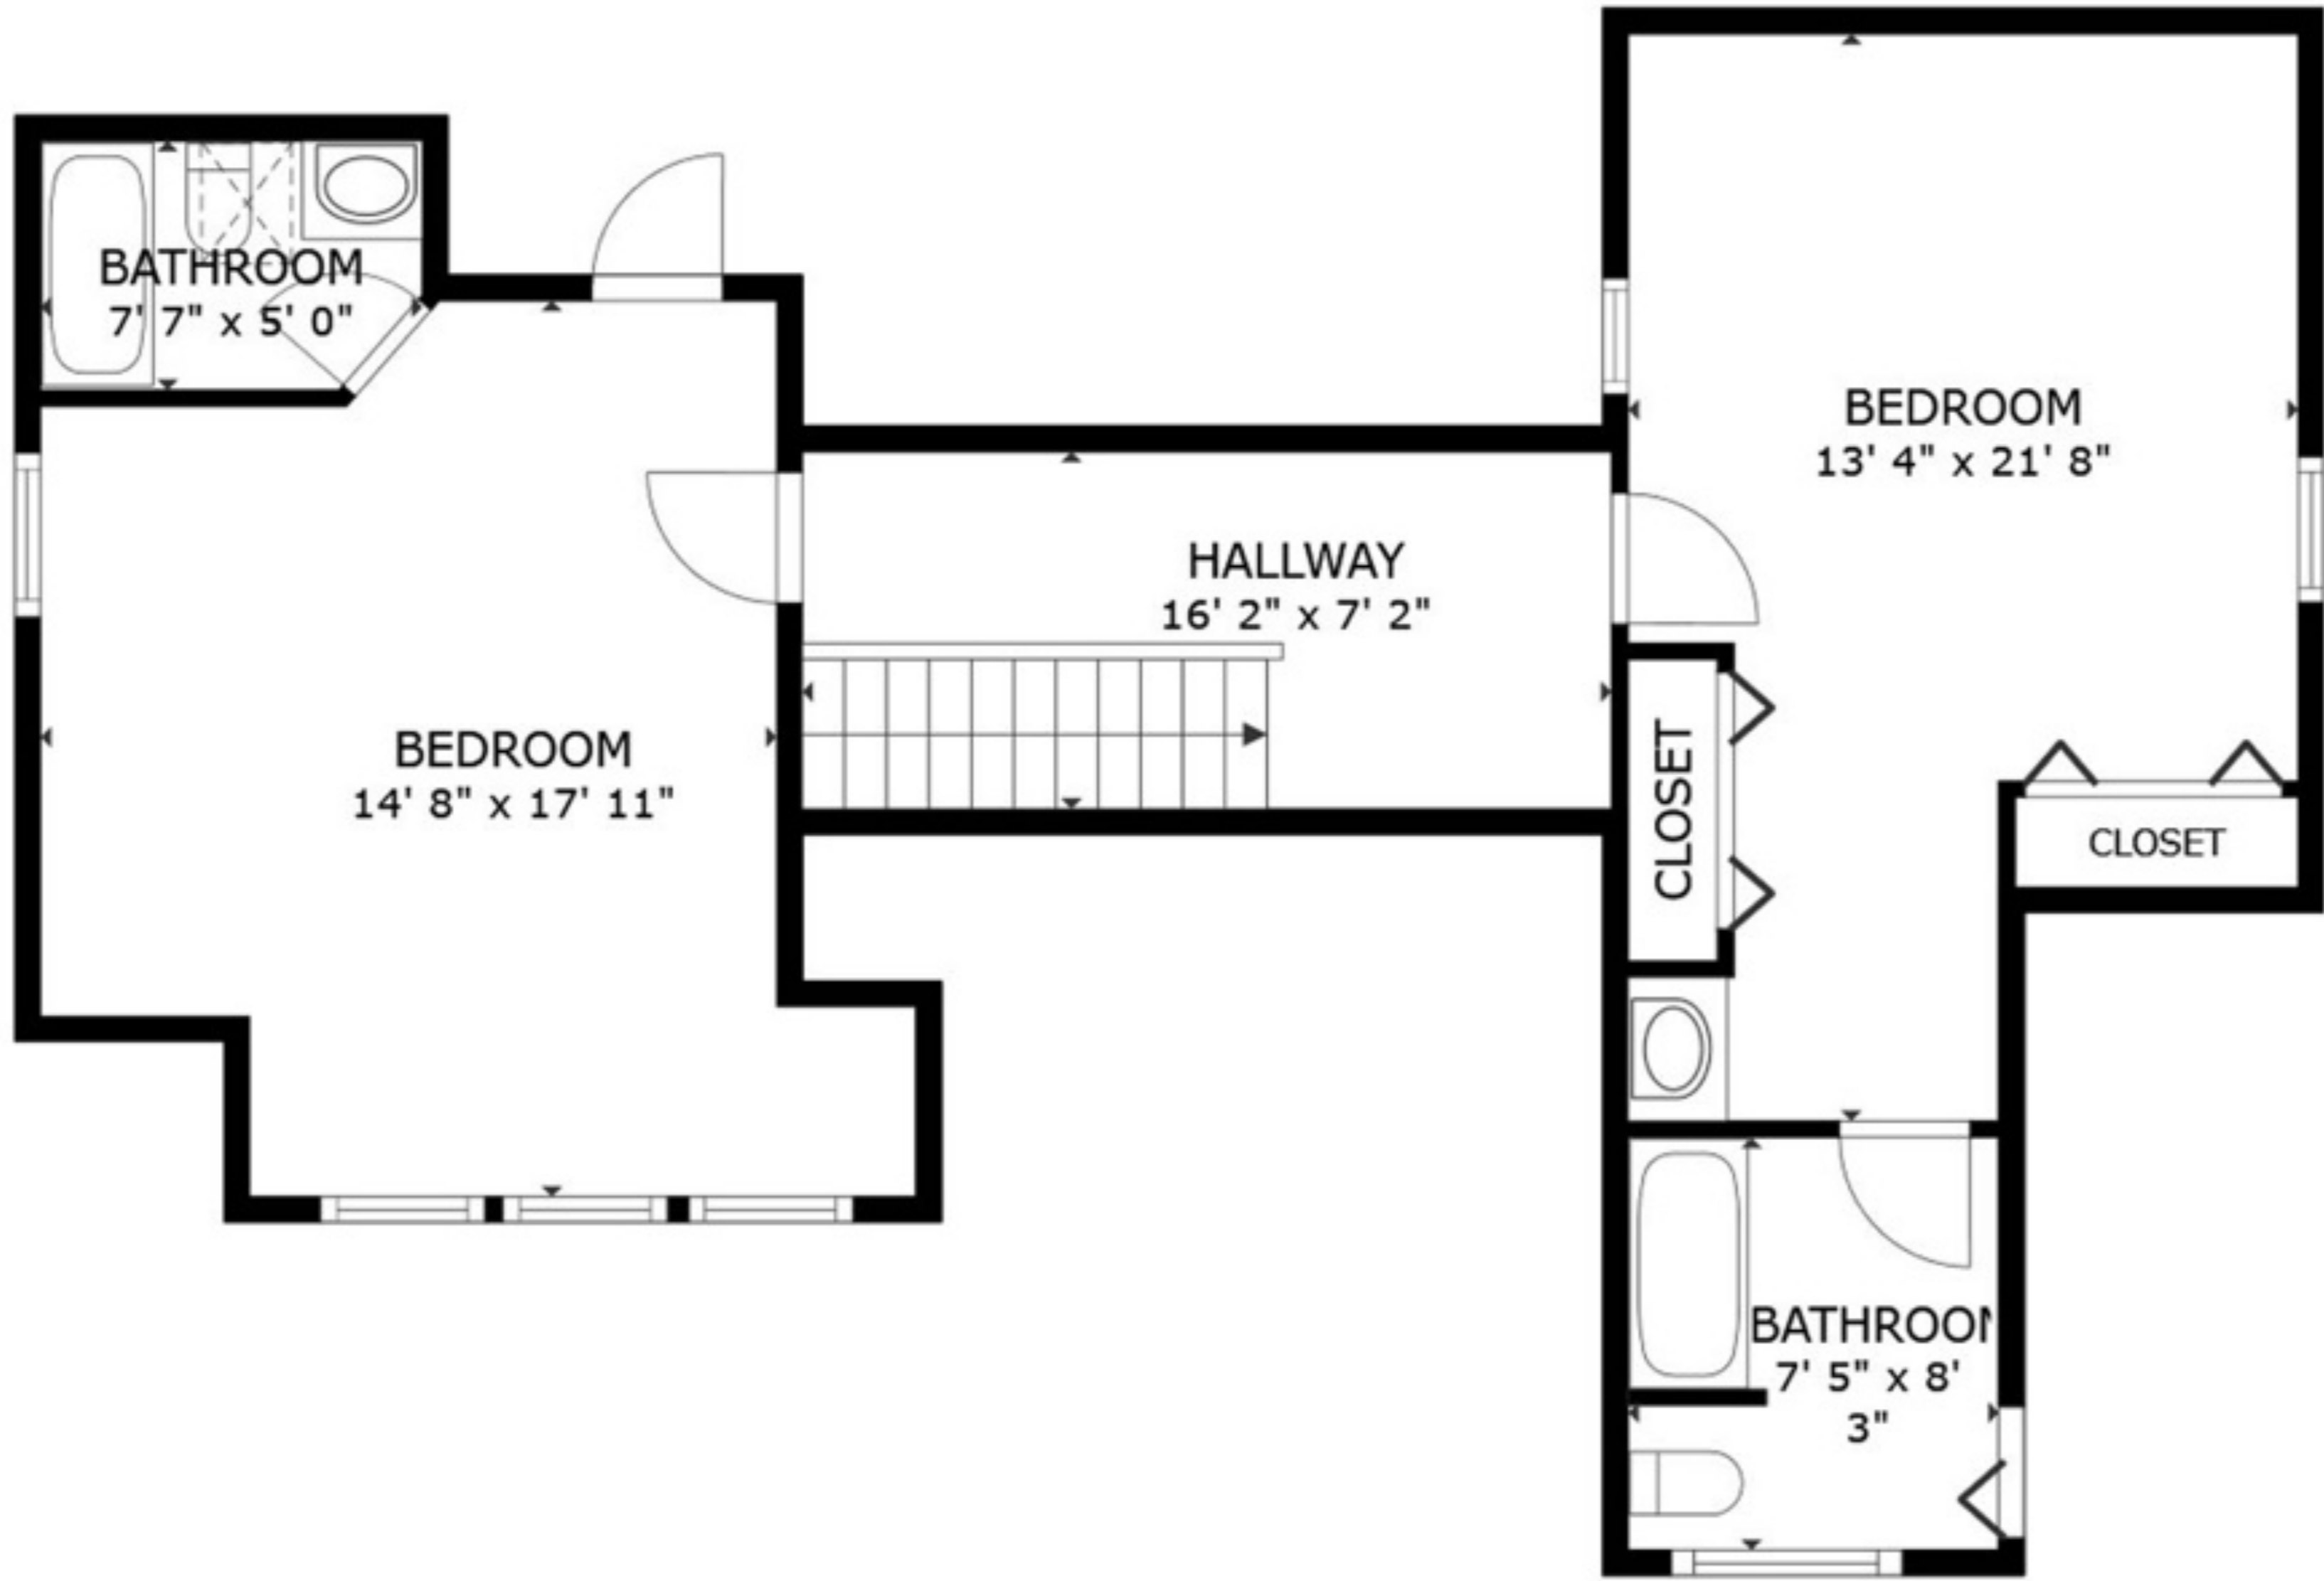

FLOOR 1

FLOOR 2

GROSS INTERNAL AREA
 FLOOR 1 1,562 sq.ft. FLOOR 2 1,111 sq.ft.
 TOTAL : 2,673 sq.ft.

SIZES AND DIMENSIONS ARE APPROXIMATE, ACTUAL MAY VARY.

FLOOR 1

GROSS INTERNAL AREA
 FLOOR 1 1,562 sq.ft. FLOOR 2 1,111 sq.ft.
 TOTAL : 2,673 sq.ft.

SIZES AND DIMENSIONS ARE APPROXIMATE, ACTUAL MAY VARY.

FLOOR 2

GROSS INTERNAL AREA
 FLOOR 1 1,562 sq.ft. FLOOR 2 1,111 sq.ft.
 TOTAL : 2,673 sq.ft.

SIZES AND DIMENSIONS ARE APPROXIMATE, ACTUAL MAY VARY.