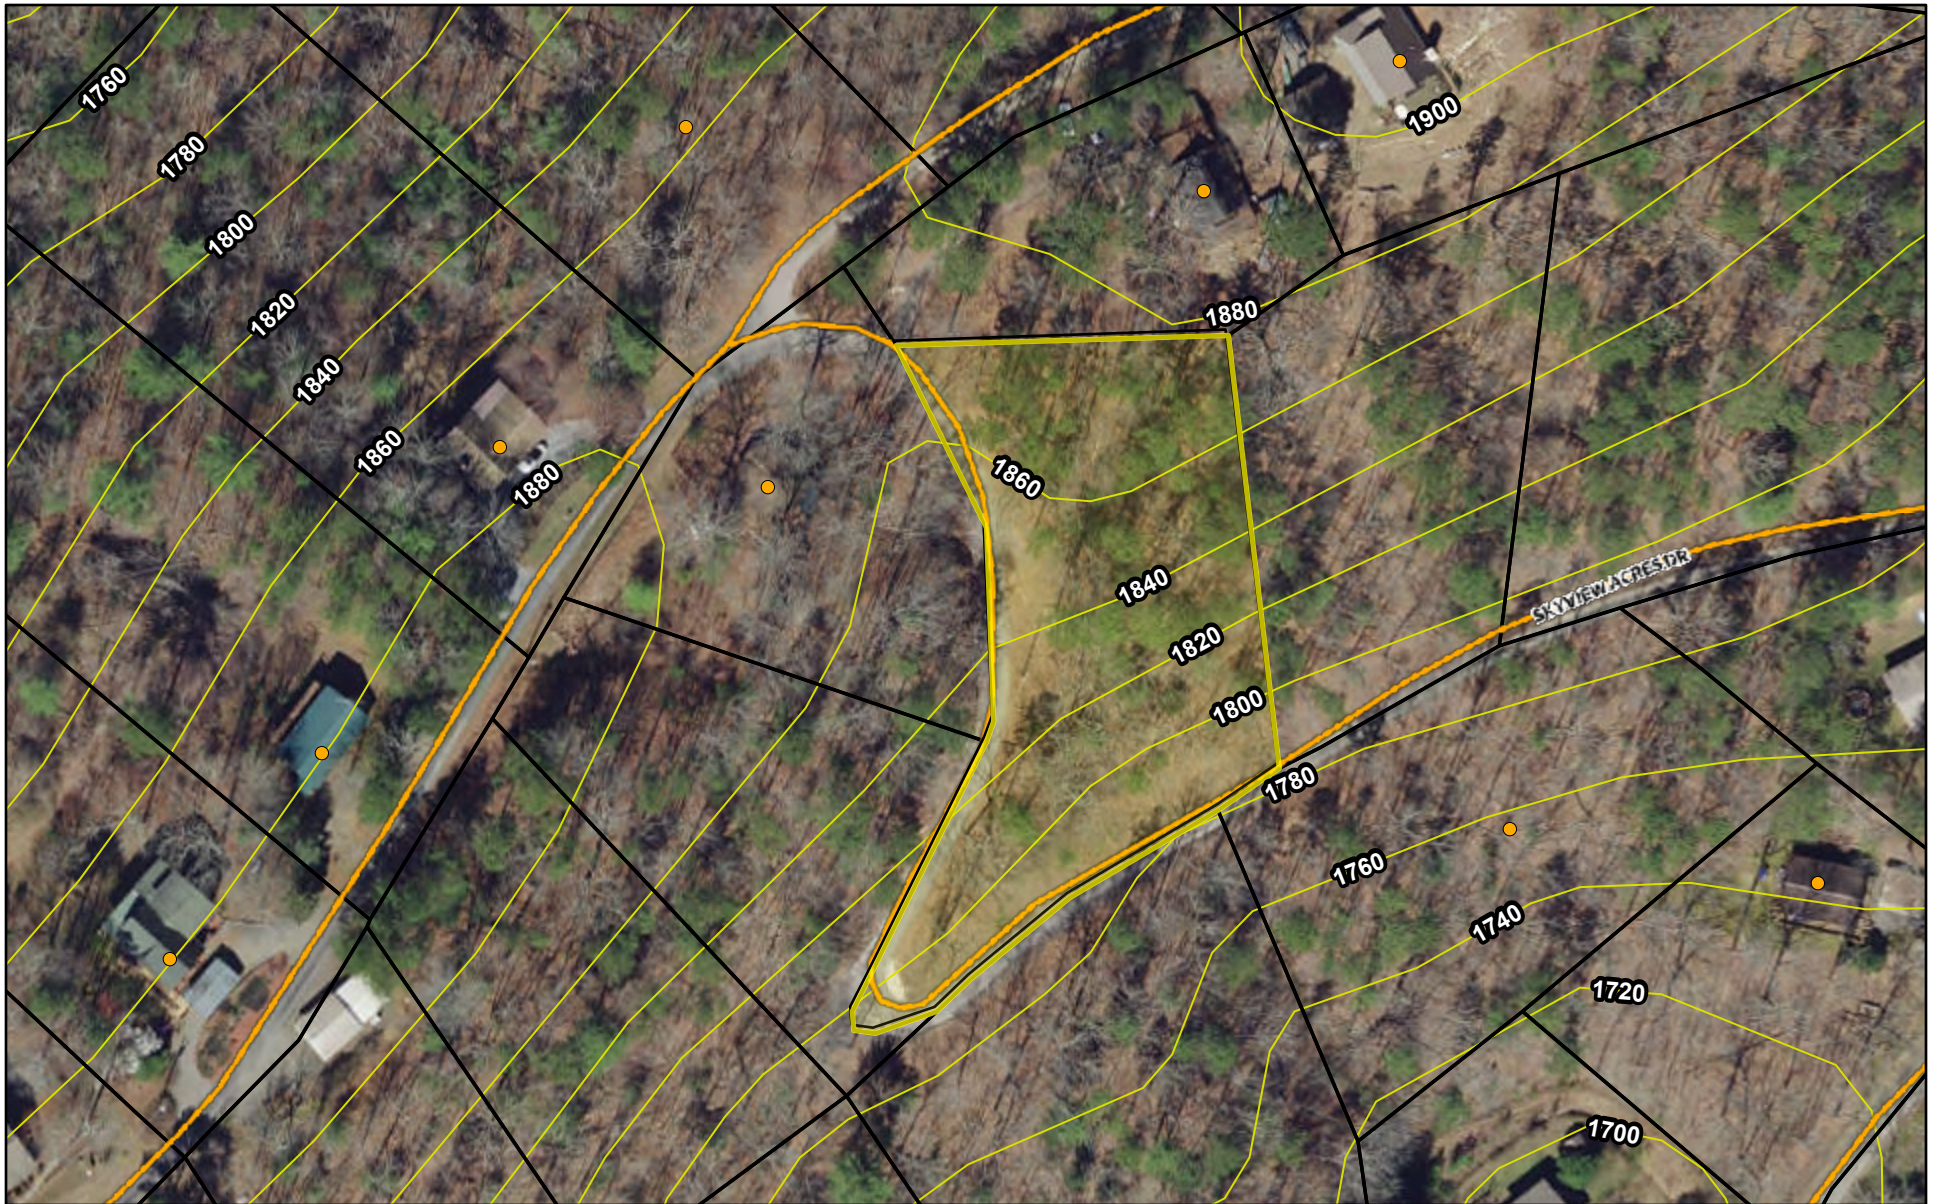

# Cherokee County, NC Property Map

7/22/2025, 10:31:33 AM

- Structure Points
- Twenty Foot Contours
- ▭ Parcels