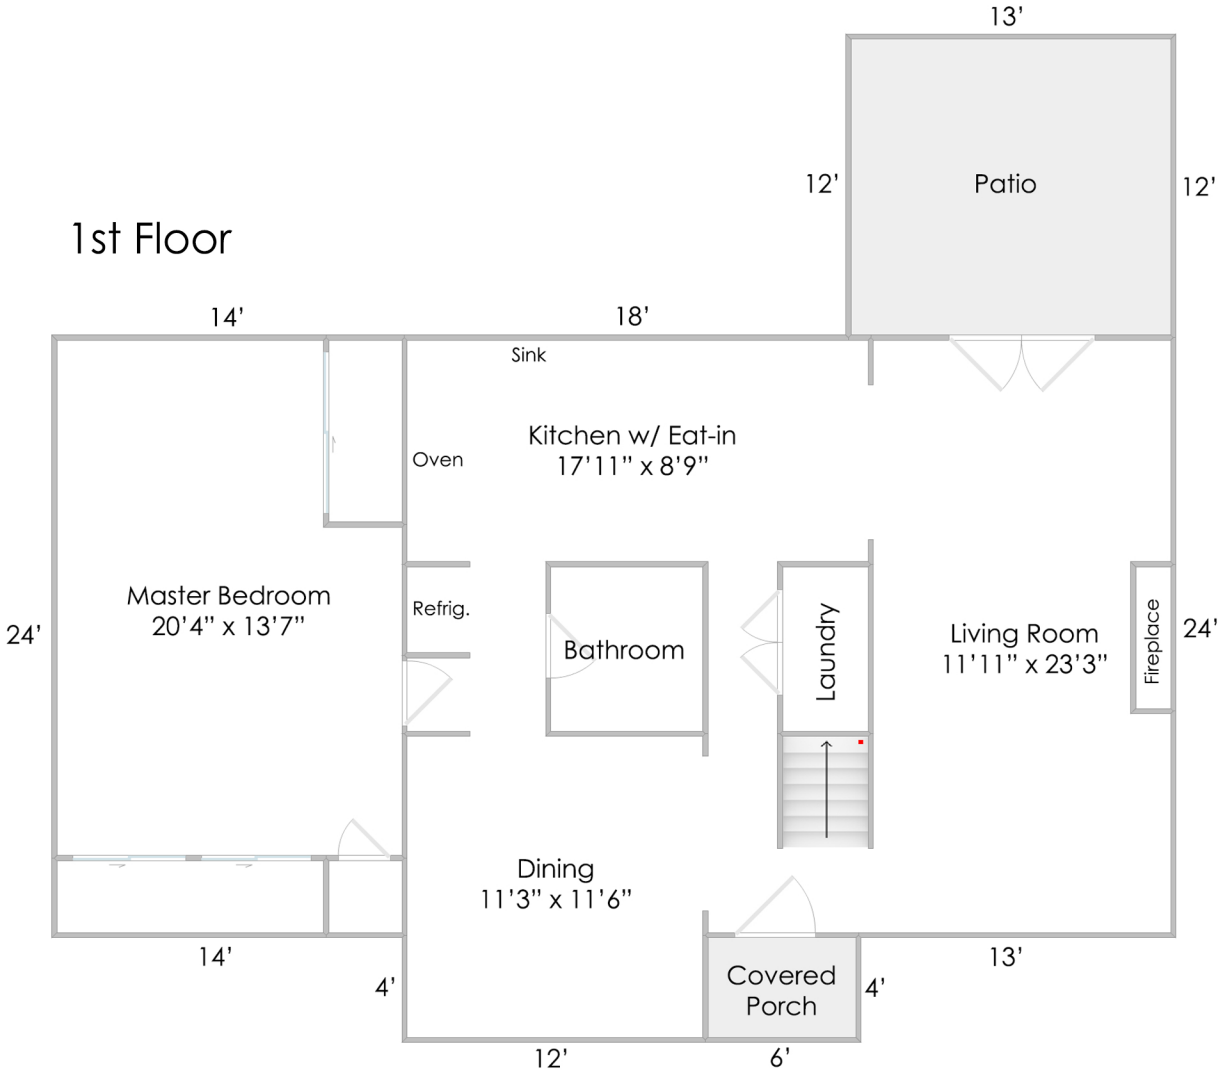

1st Floor

112 Carlisle Court
Jacksonville, NC

Total Approx. HSF
1,872 sq. ft.