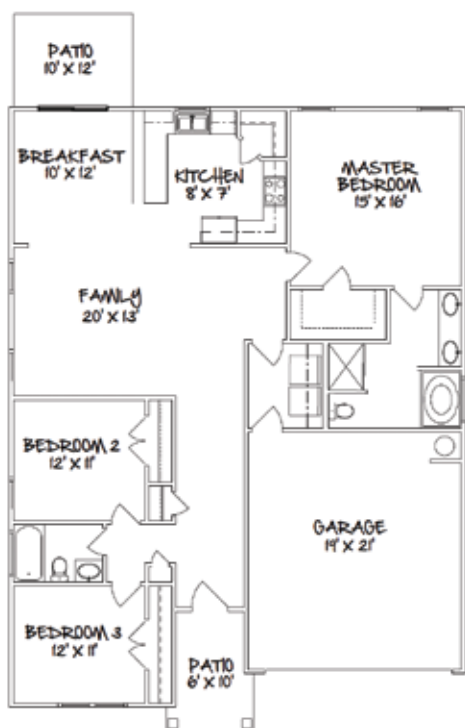

# FICUS: 3 bed /2 bath • 1,554 htd sq ft

Room sizes may vary due to selected elevation. Square footages are approximate and are subject to changes based on construction materials. Not all models or options are offered at all neighborhoods or in all states. As we are constantly improving our home plans, we reserve the right to change product features, brand names, architectural design, and details. See our neighborhood specialists for additional information regarding availability or models and options. Floor plans and renderings are for illustrative purposes only and are subject to change without notice. Renderings show optional upgrades that may not be included in each home. Materials, specifications and colors may vary per plan and per neighborhood.