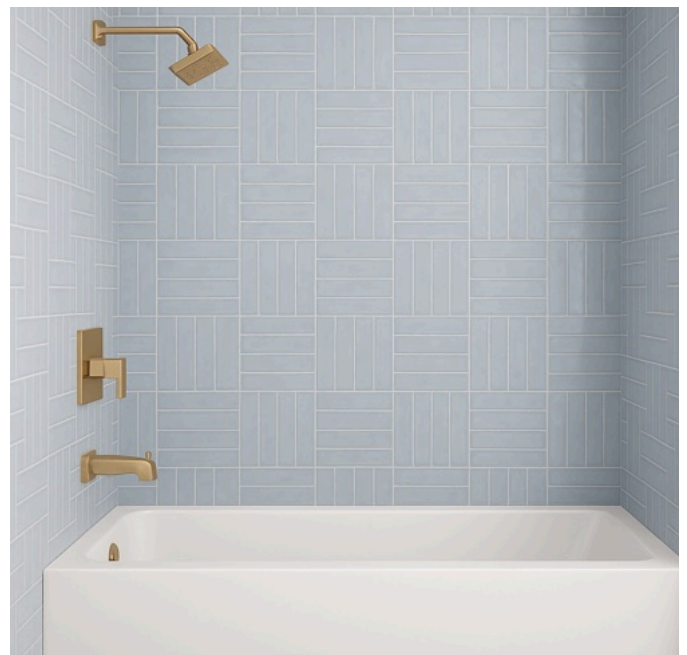

# GAME ROOM

Cabinet: Charcoal

Wall Color  
SW 7649

Trim  
SW 7005

Sink Faucet

Cabinet Pulls

Kitchenette example layout

Engineered Hardwood  
French Oak Flooring

# BATHROOM FOR BEDROOM #2

Vanity/Faucet/Pulls/Mirror

Cabinets: Navy Blue

Wall Color  
BM Classic Gray

Trim  
SW 7005

Cabinet Pulls

Shower/Tub  
Hardware

Tub/Shower

# BATHROOM FOR BEDROOMS #3&4

Vanity/Faucet/Pulls/Mirror

Cabinets: Shaker  
White

Wall Color  
SW 6525

Trim  
SW 7005

Tub/Shower

Vanity Faucet

Cabinet Pulls