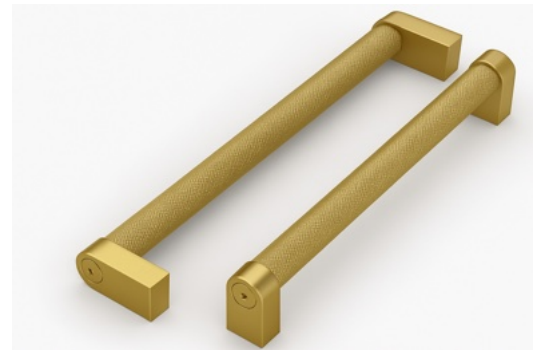

# TRIM DESIGNS

1st Floor Crown  
Molding Example

Window Trim  
Example

Interior Door & Trim Example

2nd Floor Crown  
Molding Example

Door Handles

# GAME ROOM

Cabinet: Charcoal

Wall Color  
SW 7649

Trim  
SW 7005

Sink Faucet

Cabinet Pulls

Kitchenette example layout

Engineered Hardwood  
French Oak Flooring