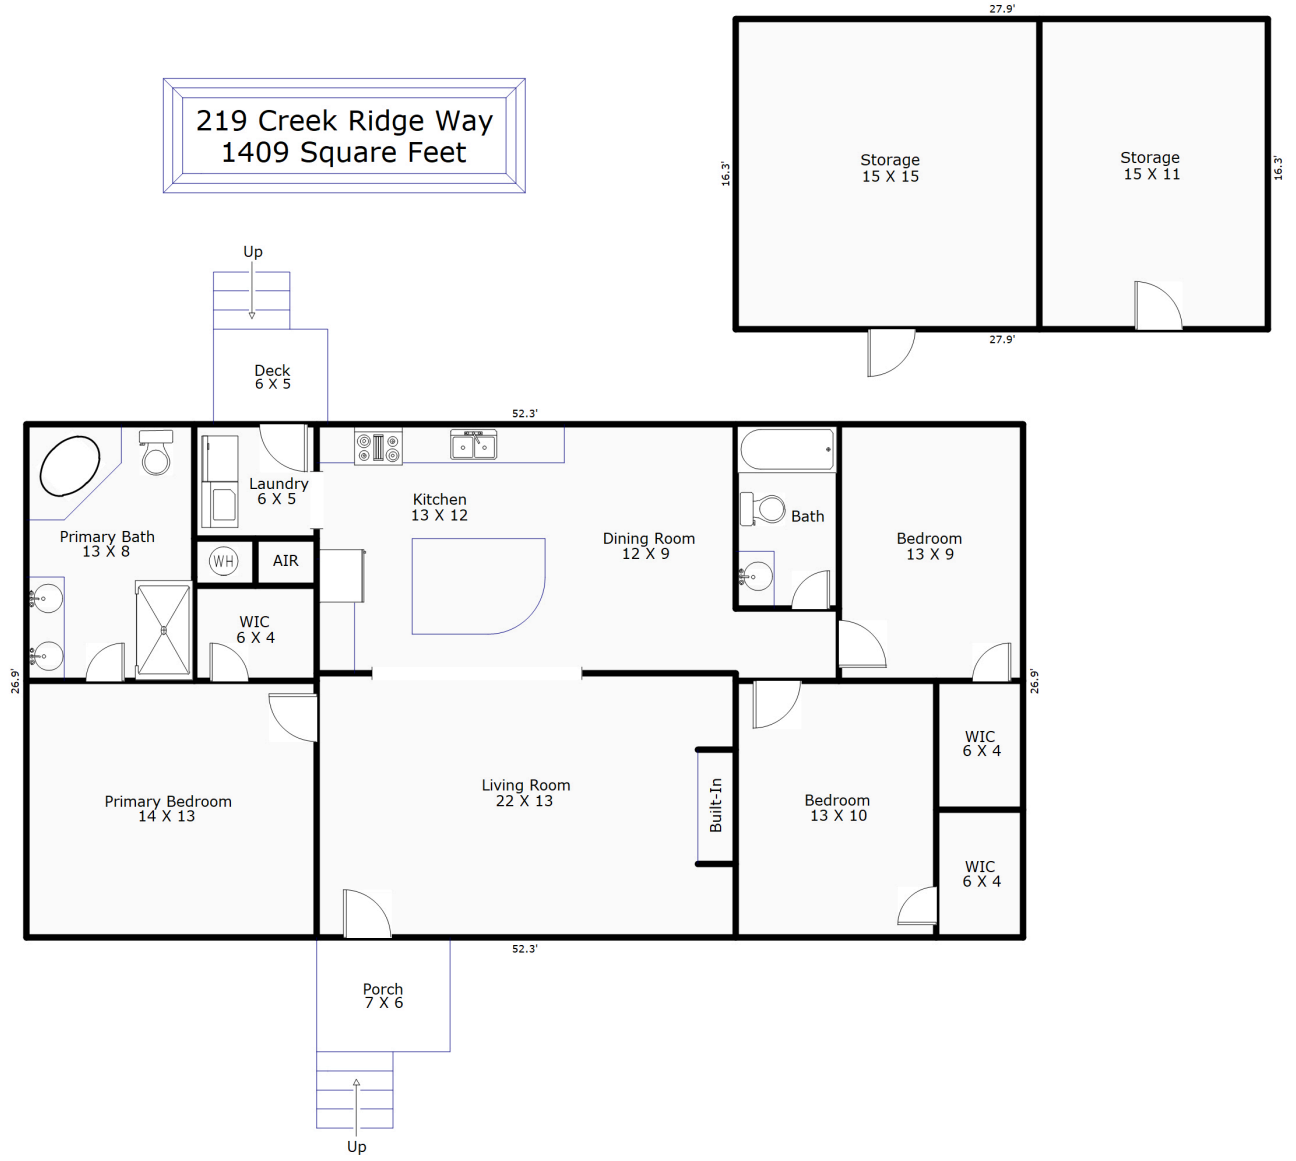

219 Creek Ridge Way
1409 Square Feet

Sketch by Apex Sketch