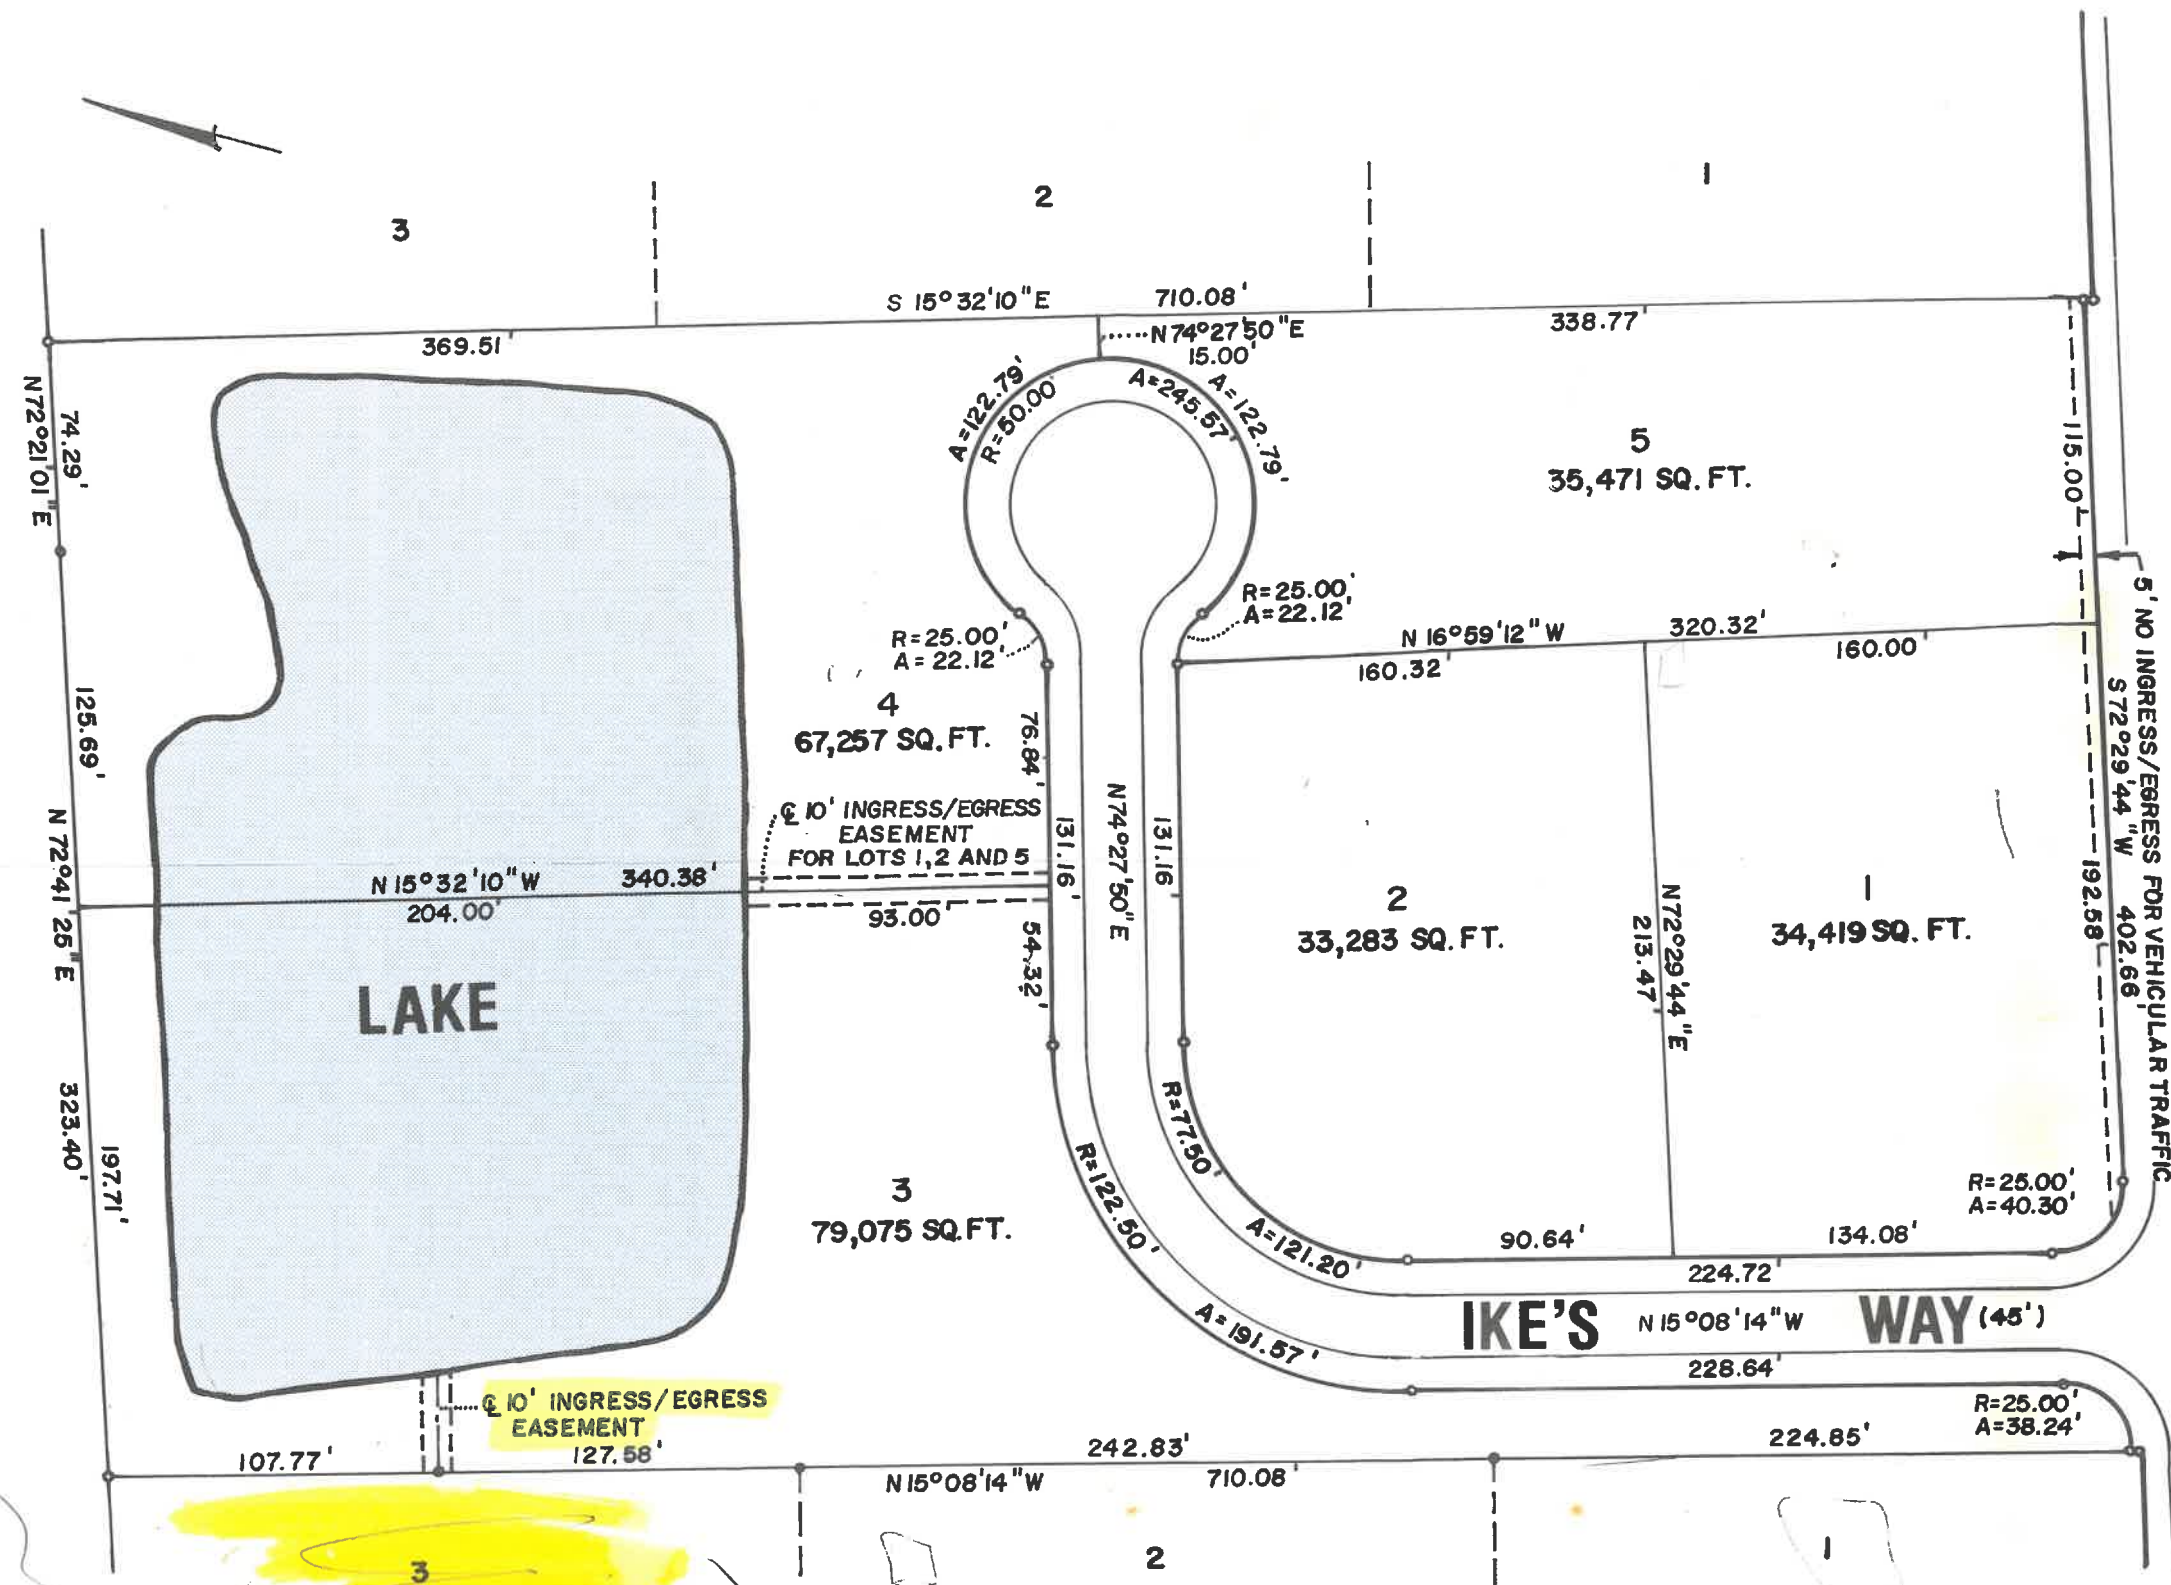

BARNARD ROAD - N.C. 1132

(60')

IKE'S LAKE

CURRITUCK COUNTY, NORTH CAROLINA
 DATE: JUNE, 1994 SCALE: GRAPHIC

Handwritten notes:
 45' 8" / 10'
 45' 8" / 10'

Handwritten note:
 Hwy

Handwritten note:
 Barnard