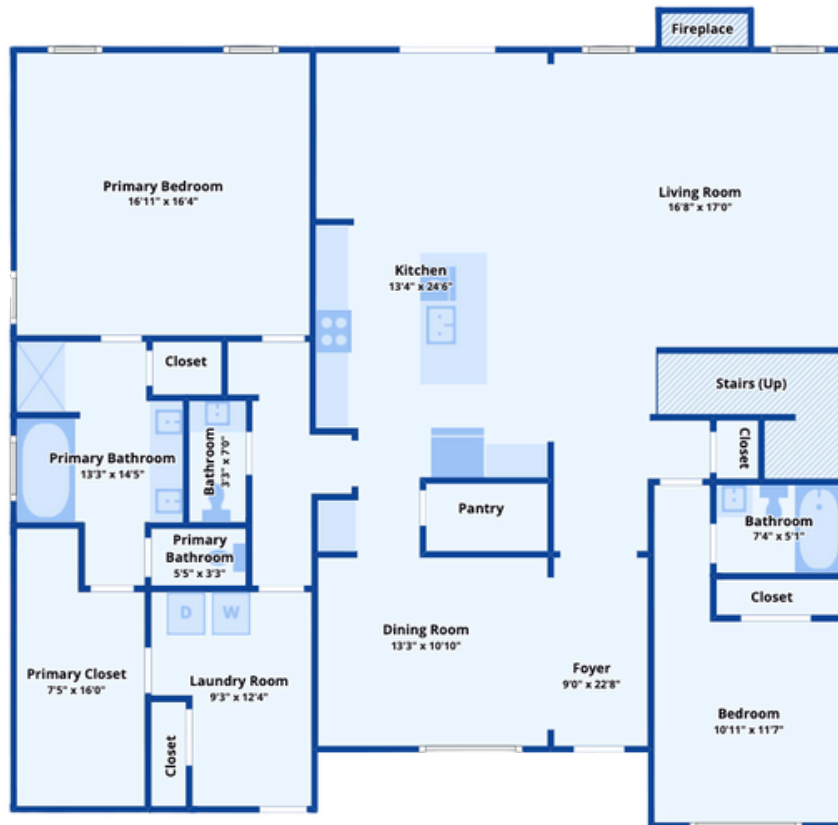

2305 Jasper Forest Trail Winnabow, NC 28479

Total Sq Ft: 3,005

Floor 1

Floor 2