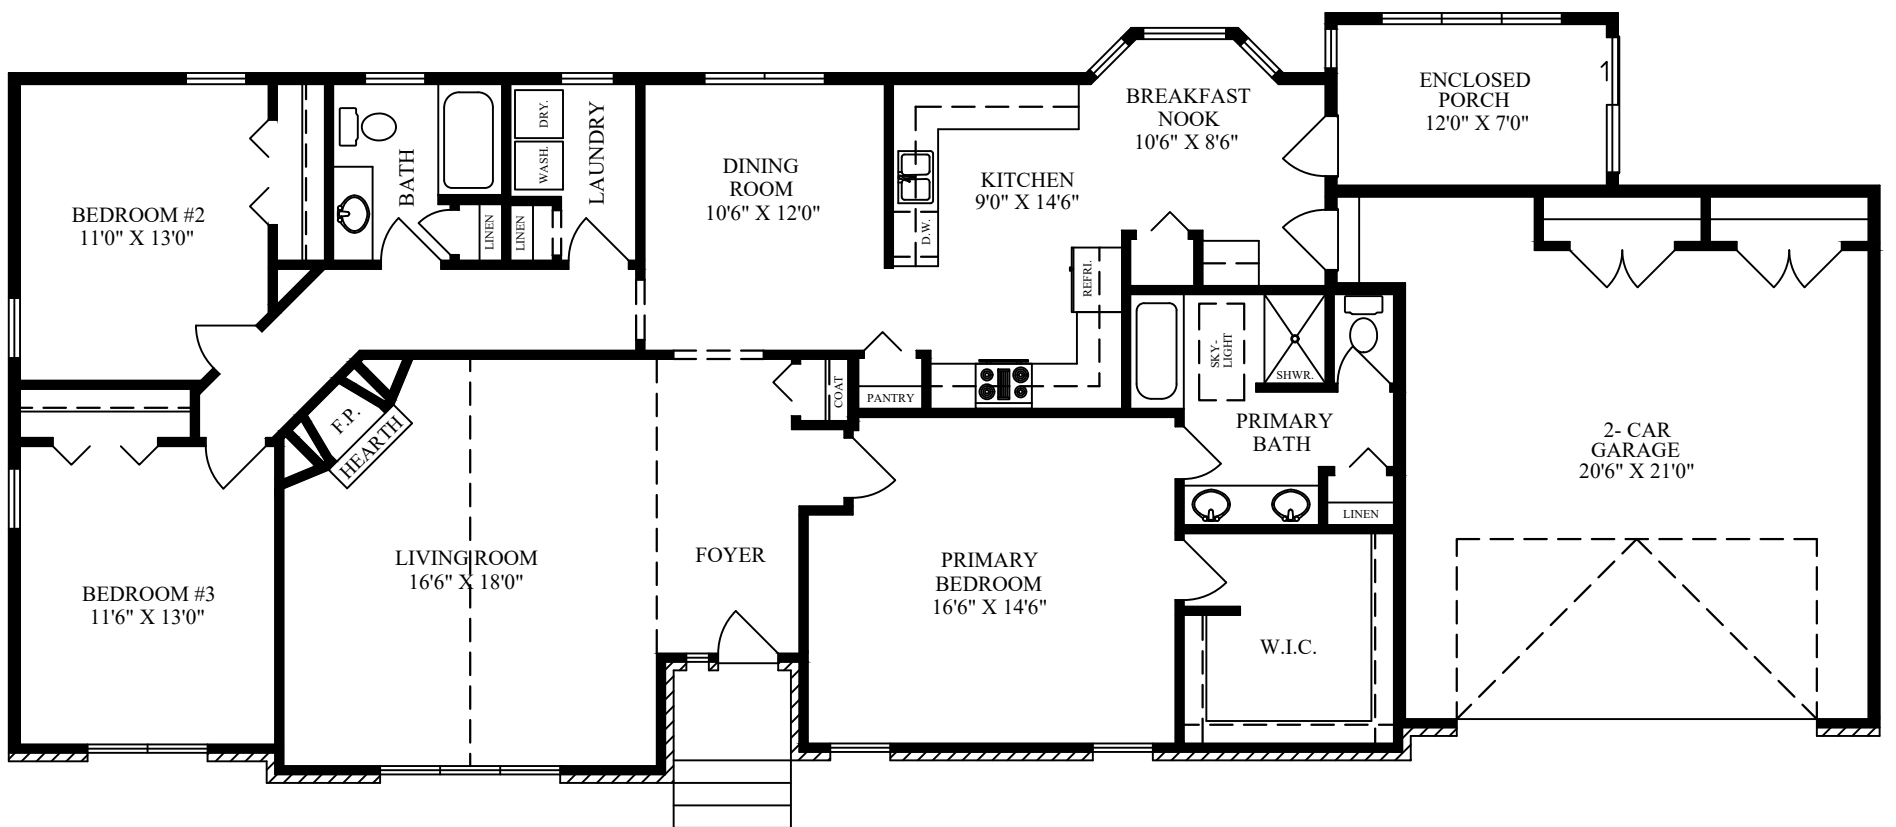

# 4 Brunswick Drive Pinehurst, NC 28374

APROX. 1,878 HTG. SQUARE FEET

TOTAL HEATED FOOTAGE:  
APROX. TOTAL 1,878 HTG. SQUARE FEET

Drawing and dimensions are to be used for visual purposes only as actuals could differ.