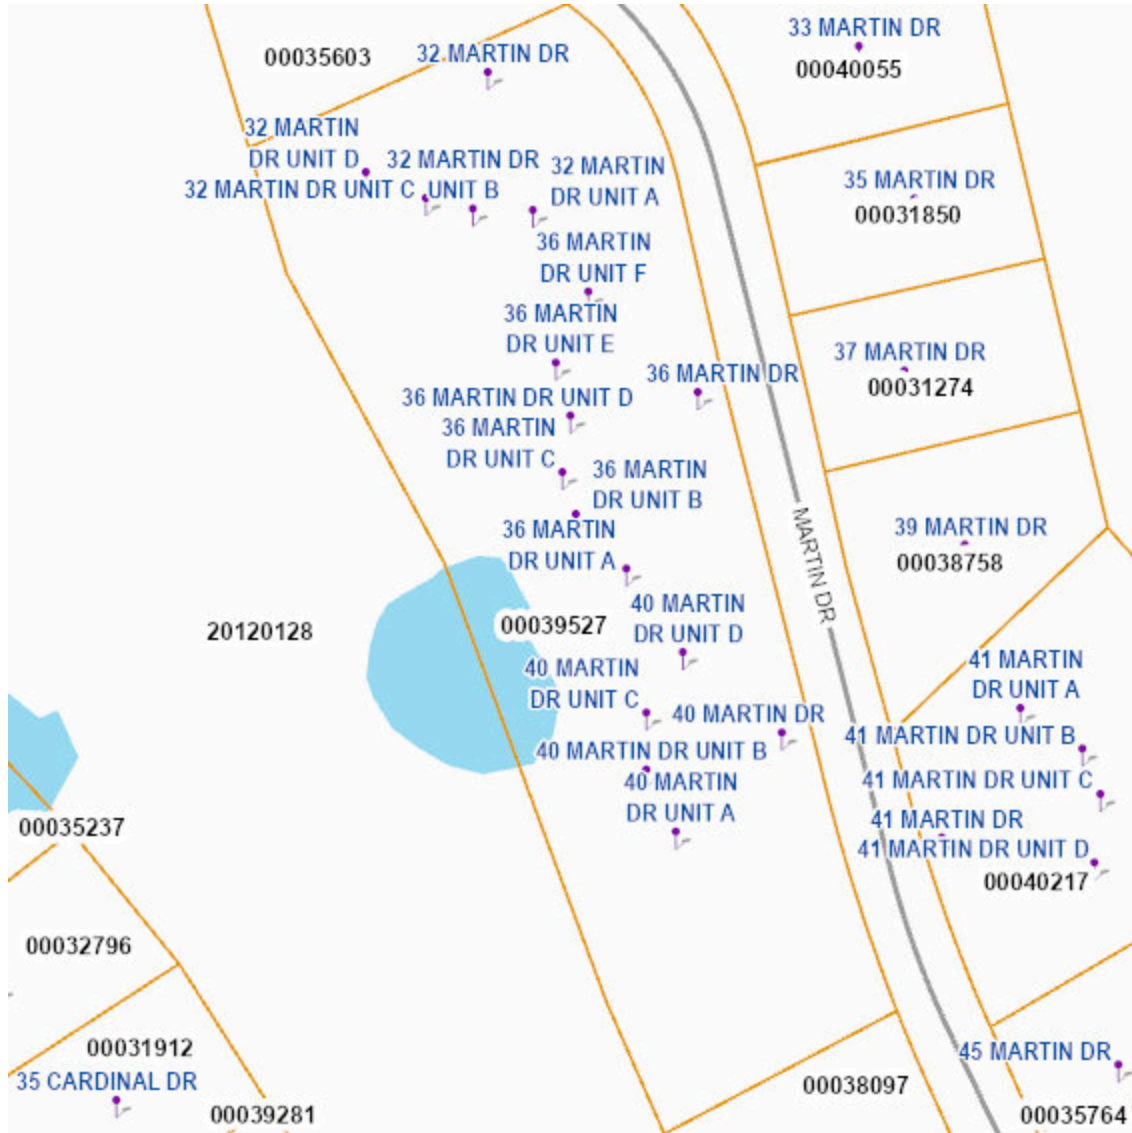

MOORE COUNTY

Tuesday, July 8, 2025 by Moore County GIS Department

Property Map

Moore County GIS Disclaimer

All the information contained on this media is prepared for the inventory of real property found within Moore. All data is compiled from recorded deeds, plats, and other public records and data. Users of this data are hereby notified that the aforementioned public primary information sources should be consulted for verification of the information. information contained herein was created for the County's internal use. MOORE COUNTY, ITS OFFICIALS, AGENTS AND EMPLOYEES MAKE NO WARRANTY AS TO THE CORRECTNESS OR ACCURACY OF THE INFORMATION SET FORTH ON THIS MEDIA WHETHER EXPRESS OR IMPLIED, IN FACT OR IN LAW, INCLUDING WITHOUT LIMITATION THE IMPLIED WARRANTIES OF MERCHANTABILITY AND FITNESS FOR A PARTICULAR USE. Any resale of this data is strictly prohibited in accordance with North Carolina General Statutes 132-10. Grid is based on North Carolina State Plane Coordinate System NAD83 (feet).