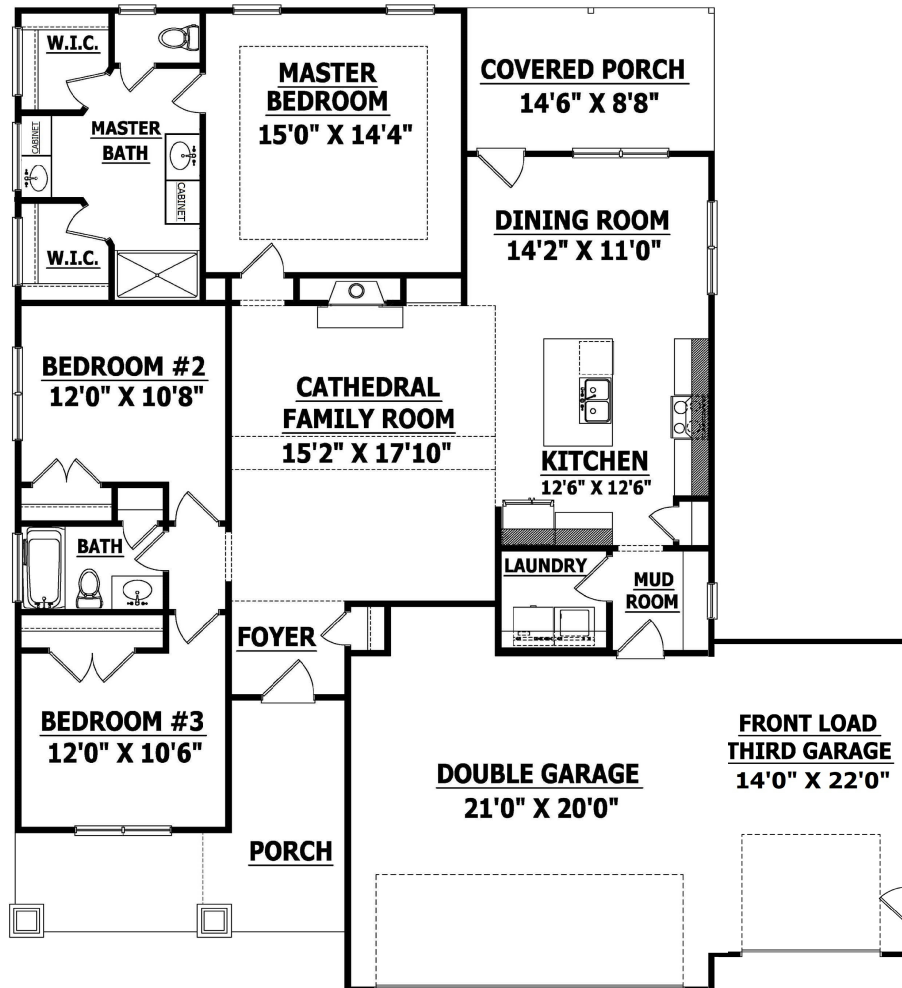

## SQUARE FOOTAGE

### HEATED

FIRST FLOOR 1616 SQ.FT.

**TOTAL 1616 SQ. FT.**

NOTE: Dimensions, Finishes and Floor Plan may be modified by Builder without notice.

**LEFT HAND GARAGE**

8 X 8 MIRATECH COLUMNS W/ COLLARS  
NO BRICK

## FIRST FLOOR