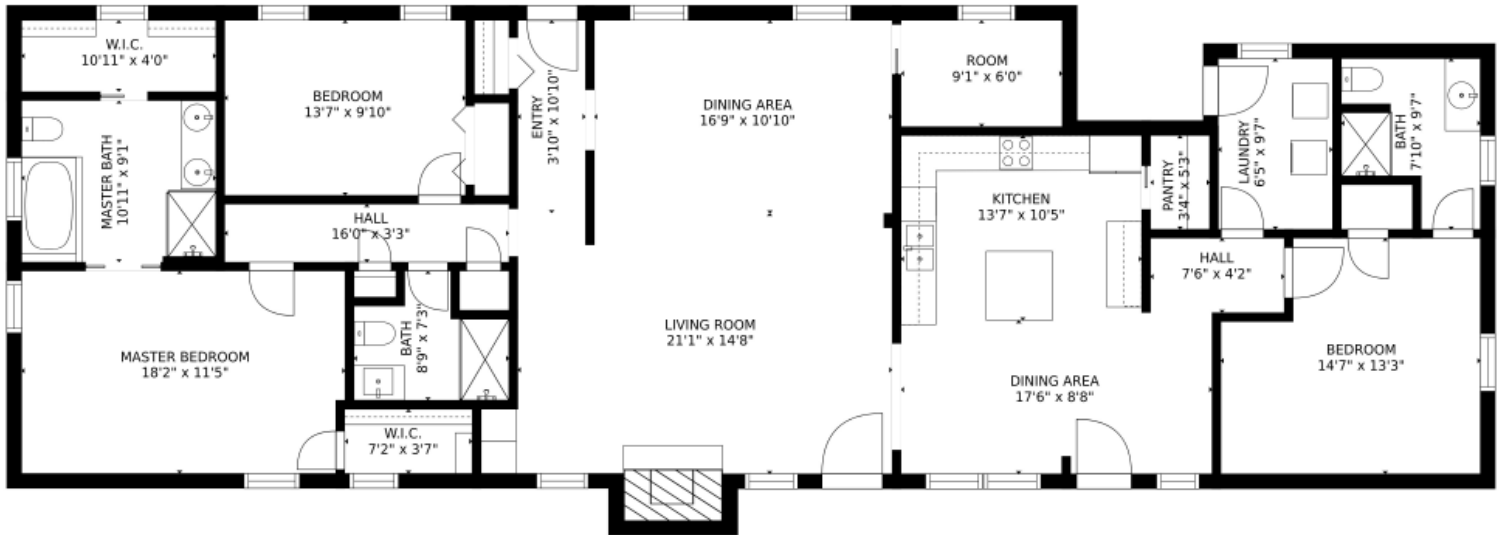

Estimated areas  
GLA FLOOR 1: 526 sq. ft, excluded 2827 sq. ft  
Total GLA 526 sq. ft, total scanned area 3353 sq. ft

SIZES AND DIMENSIONS ARE APPROXIMATE. ACTUAL MAY VARY.

Estimated areas

GLA FLOOR 1: 2191 sq. ft, excluded 24 sq. ft  
 Total GLA 2191 sq. ft, total scanned area 2215 sq. ft

SIZES AND DIMENSIONS ARE APPROXIMATE, ACTUAL MAY VARY.