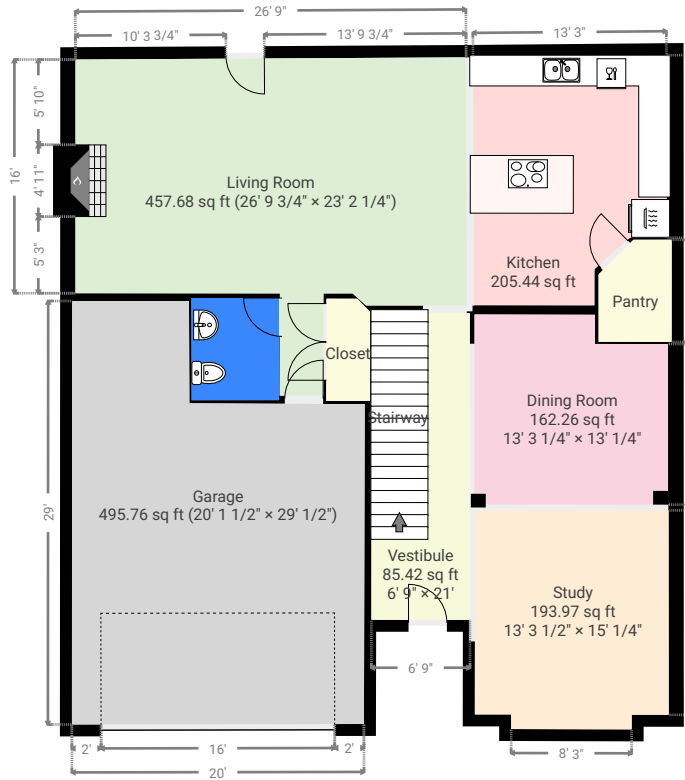

# 4342 Saleeby - Kristine Roody

4342 Saleeby Way, 28306 Fayetteville, North Carolina, US  
TOTAL AREA: 4161.74 sq ft • LIVING AREA: 3665.98 sq ft • FLOORS: 3 • ROOMS: 35

## ▼ 1st Floor

TOTAL AREA: 1750.35 sq ft • LIVING AREA: 1254.59 sq ft • ROOMS: 10

## ▼ 2nd Floor

TOTAL AREA: 1782.72 sq ft • LIVING AREA: 1782.72 sq ft • ROOMS: 18

THIS FLOORPLAN IS PROVIDED WITHOUT WARRANTY OF ANY KIND. SENSOPIA DISCLAIMS ANY WARRANTY INCLUDING, WITHOUT LIMITATION, SATISFACTORY QUALITY OR ACCURACY OF DIMENSIONS.