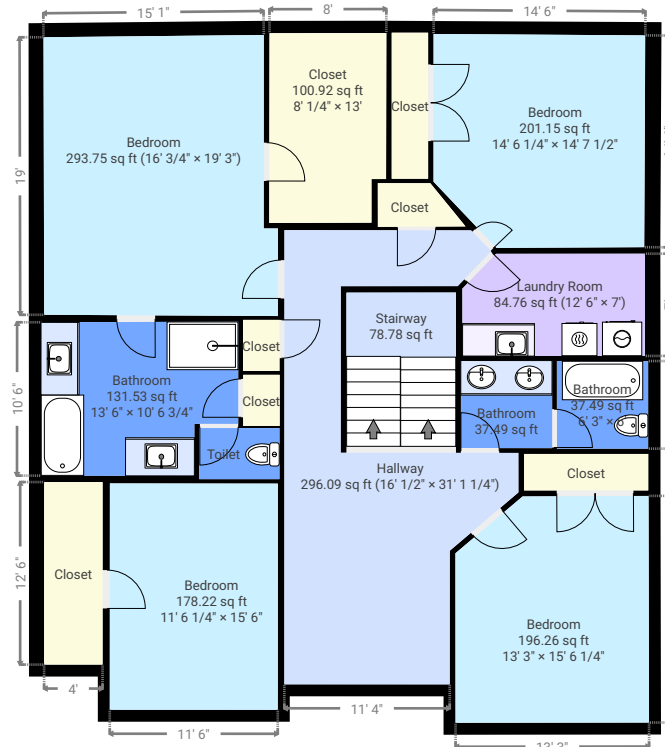

# 4342 Saleeby - Kristine Roody

4342 Saleeby Way, 28306 Fayetteville, North Carolina, US  
TOTAL AREA: 4161.74 sq ft • LIVING AREA: 3665.98 sq ft • FLOORS: 3 • ROOMS: 35

## ▼ 1st Floor

TOTAL AREA: 1750.35 sq ft • LIVING AREA: 1254.59 sq ft • ROOMS: 10

## ▼ 2nd Floor

TOTAL AREA: 1782.72 sq ft • LIVING AREA: 1782.72 sq ft • ROOMS: 18

THIS FLOORPLAN IS PROVIDED WITHOUT WARRANTY OF ANY KIND. SENSOPIA DISCLAIMS ANY WARRANTY INCLUDING, WITHOUT LIMITATION, SATISFACTORY QUALITY OR ACCURACY OF DIMENSIONS.