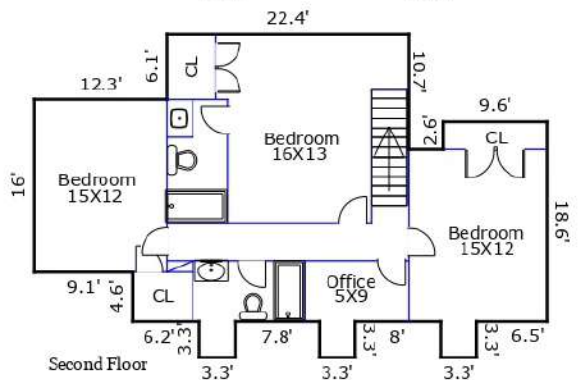

108 Rice Hope Run
3202 SQ. FT.
Room Dimensions Are Rounded
Interior Walls And Symbols Are Not To Scale

TOTAL Sketch by a la mode, inc.

Area Calculations Summary

Living Area

First Floor	1410.64 Sq ft
Second Floor	1072.03 Sq ft
Ground Floor	719.16 Sq ft
Total Living Area (Rounded):	3202 Sq ft

Non-living Area

2 Car Attached	691.48 Sq ft
----------------	--------------