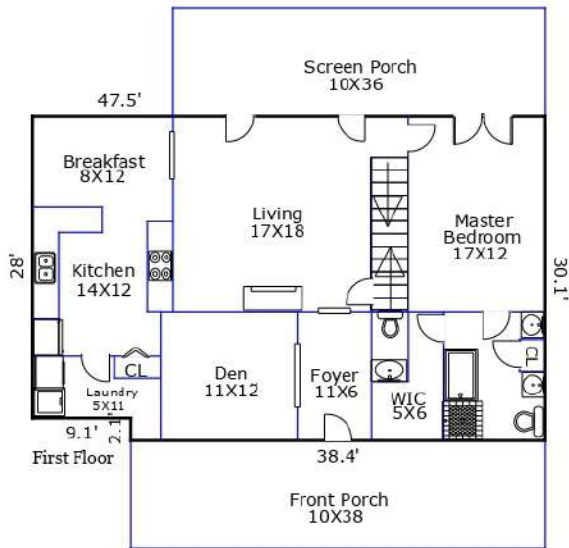

108 Rice Hope Run
3202 SQ. FT.
Room Dimensions Are Rounded
Interior Walls And Symbols Are Not To Scale

TOTAL Sketch by a la mode, inc.

Area Calculations Summary

Living Area

First Floor	1410.64 Sq ft
Second Floor	1072.03 Sq ft
Ground Floor	719.16 Sq ft
Total Living Area (Rounded):	3202 Sq ft

Non-living Area

2 Car Attached	691.48 Sq ft
----------------	--------------