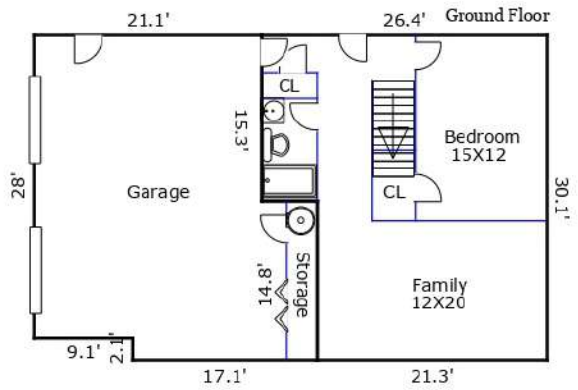

108 Rice Hope Run
3202 SQ. FT.
Room Dimensions Are Rounded
Interior Walls And Symbols Are Not To Scale

TOTAL Sketch by a la mode, inc.

Area Calculations Summary

Living Area

First Floor	1410.64 Sq ft
Second Floor	1072.03 Sq ft
Ground Floor	719.16 Sq ft
Total Living Area (Rounded):	3202 Sq ft

Non-living Area

2 Car Attached	691.48 Sq ft
----------------	--------------