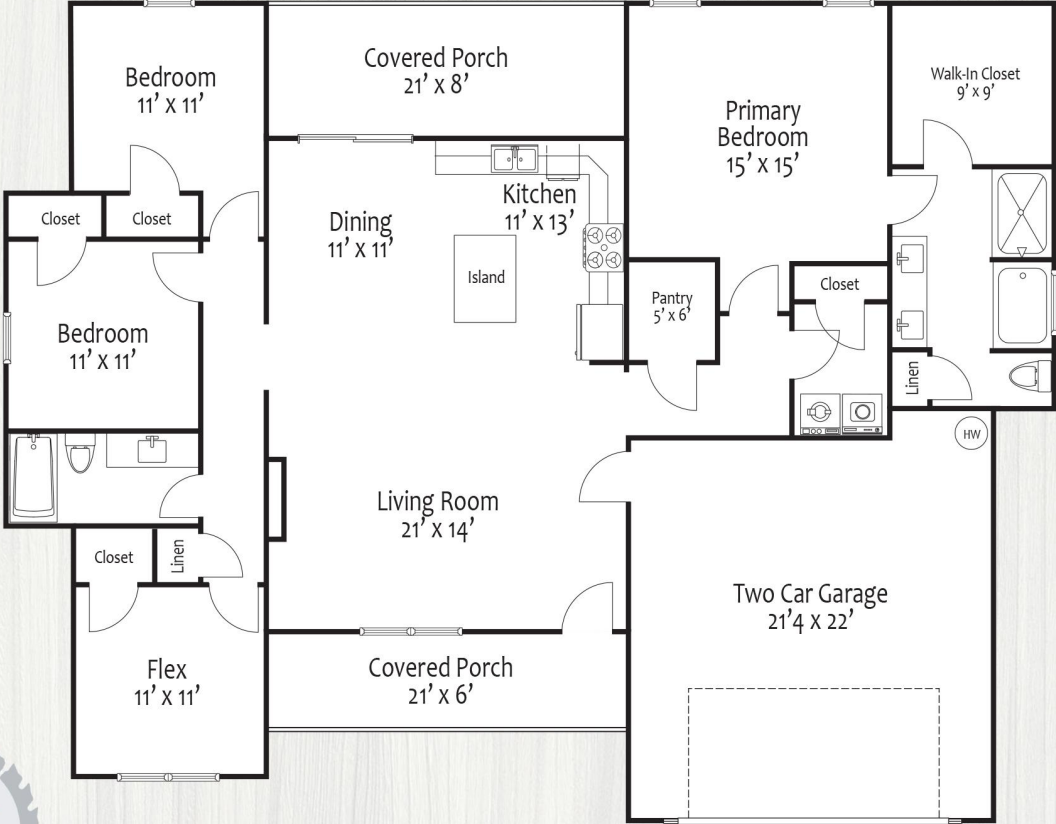

The Albert

1879 total heated sq. ft.

Built by

Artist's representation only. Plans may differ depending on the modifications performed by the builder. May vary from these drawings.