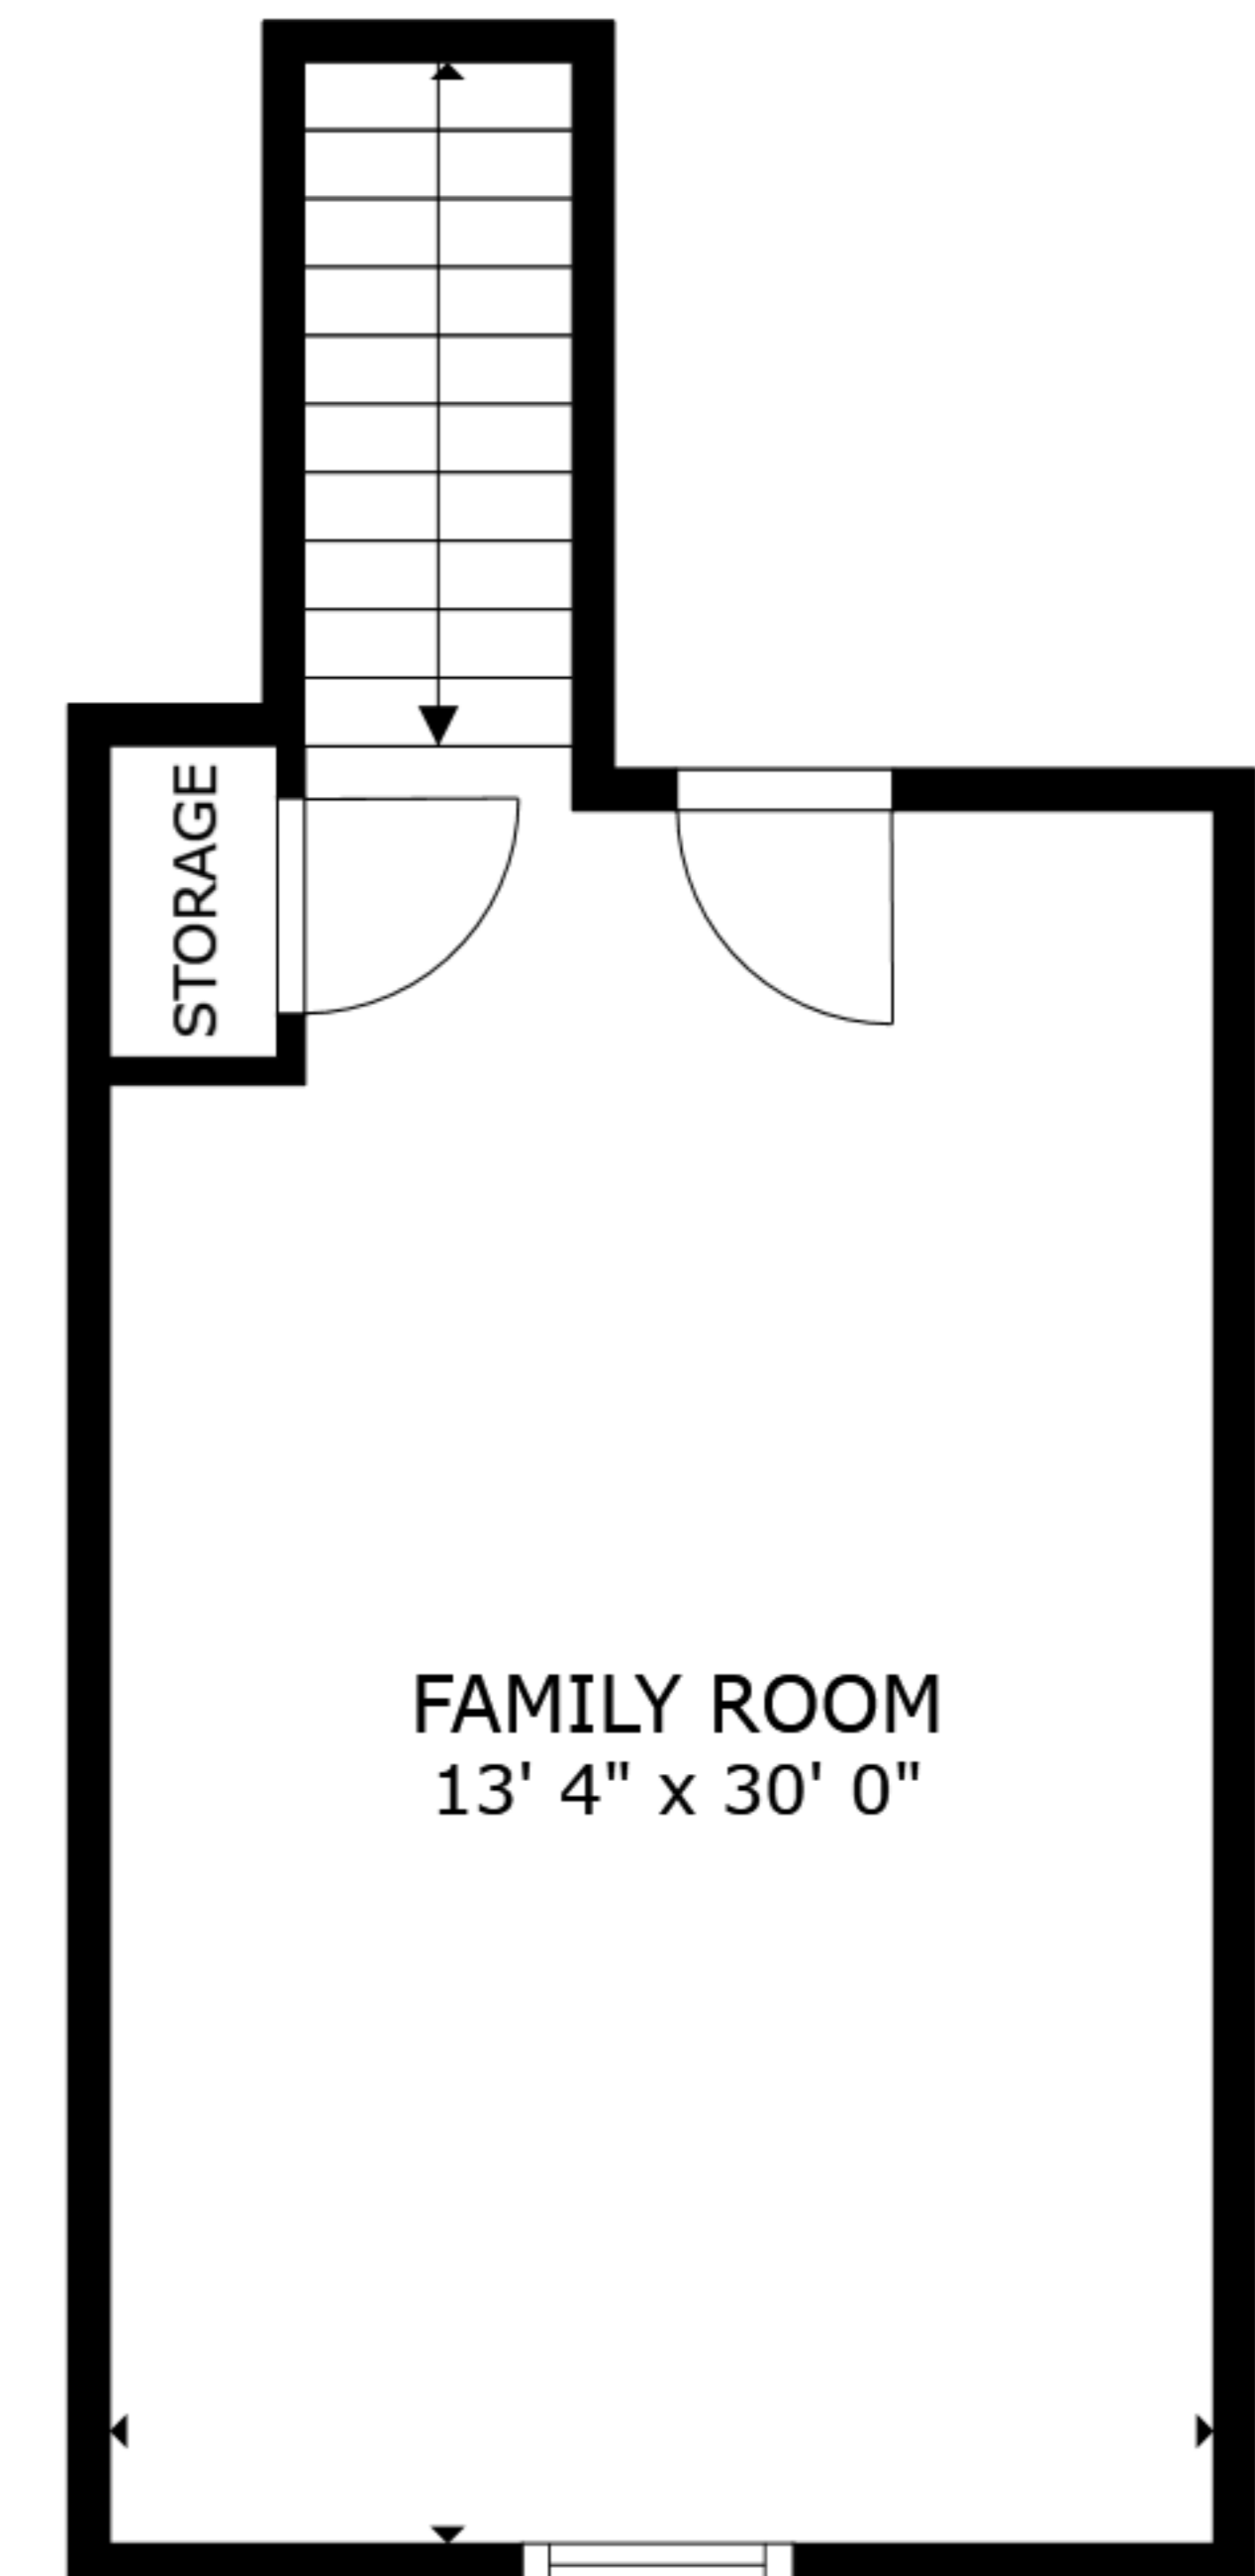

FLOOR 1

FLOOR 2

1251 Center Hill Highway, Hertford, NC 27944  
 GROSS INTERNAL AREA  
 FLOOR 1 1,520 sq.ft. FLOOR 2 311 sq.ft.  
 TOTAL : 1,831 sq.ft.  
 SIZES AND DIMENSIONS ARE APPROXIMATE, ACTUAL MAY VARY.