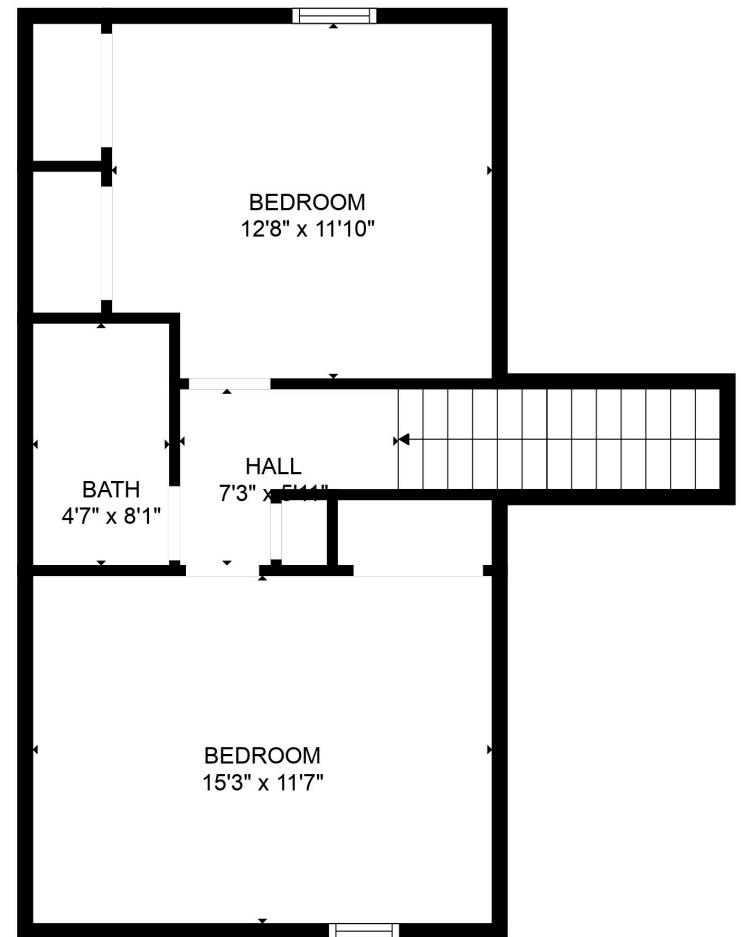

FLOOR 1

FLOOR 2

252 NE 64th Street, Oak Island, NC 28465

**Total GLA: 1623 sq. ft | Total: 1623 sq. ft**

Floor 1: 1086 sq. ft

Floor 2: 537 sq. ft