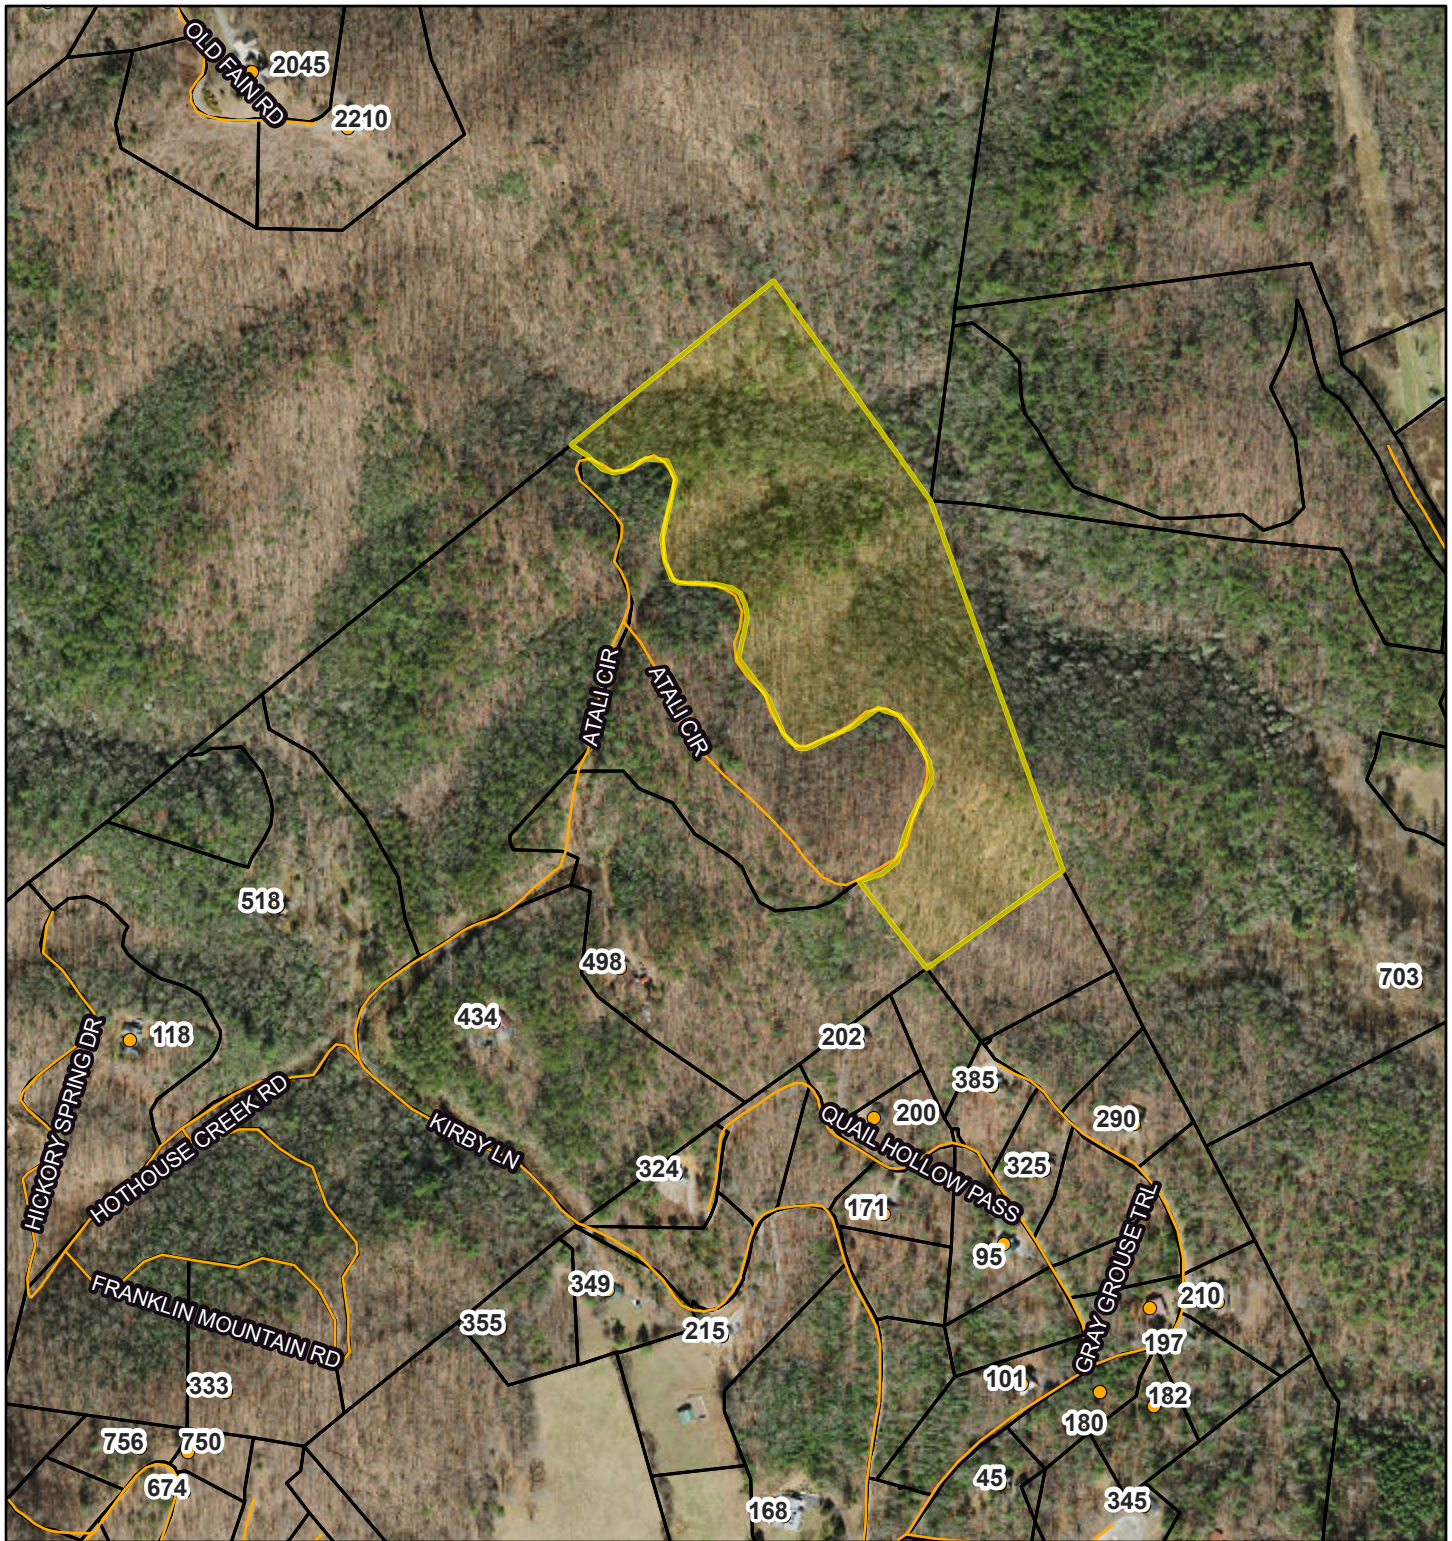

Cherokee County, NC Property Map

4/22/2026, 12:29:00 PM

-  Road Centerlines
-  Parcels
-  Structure Points