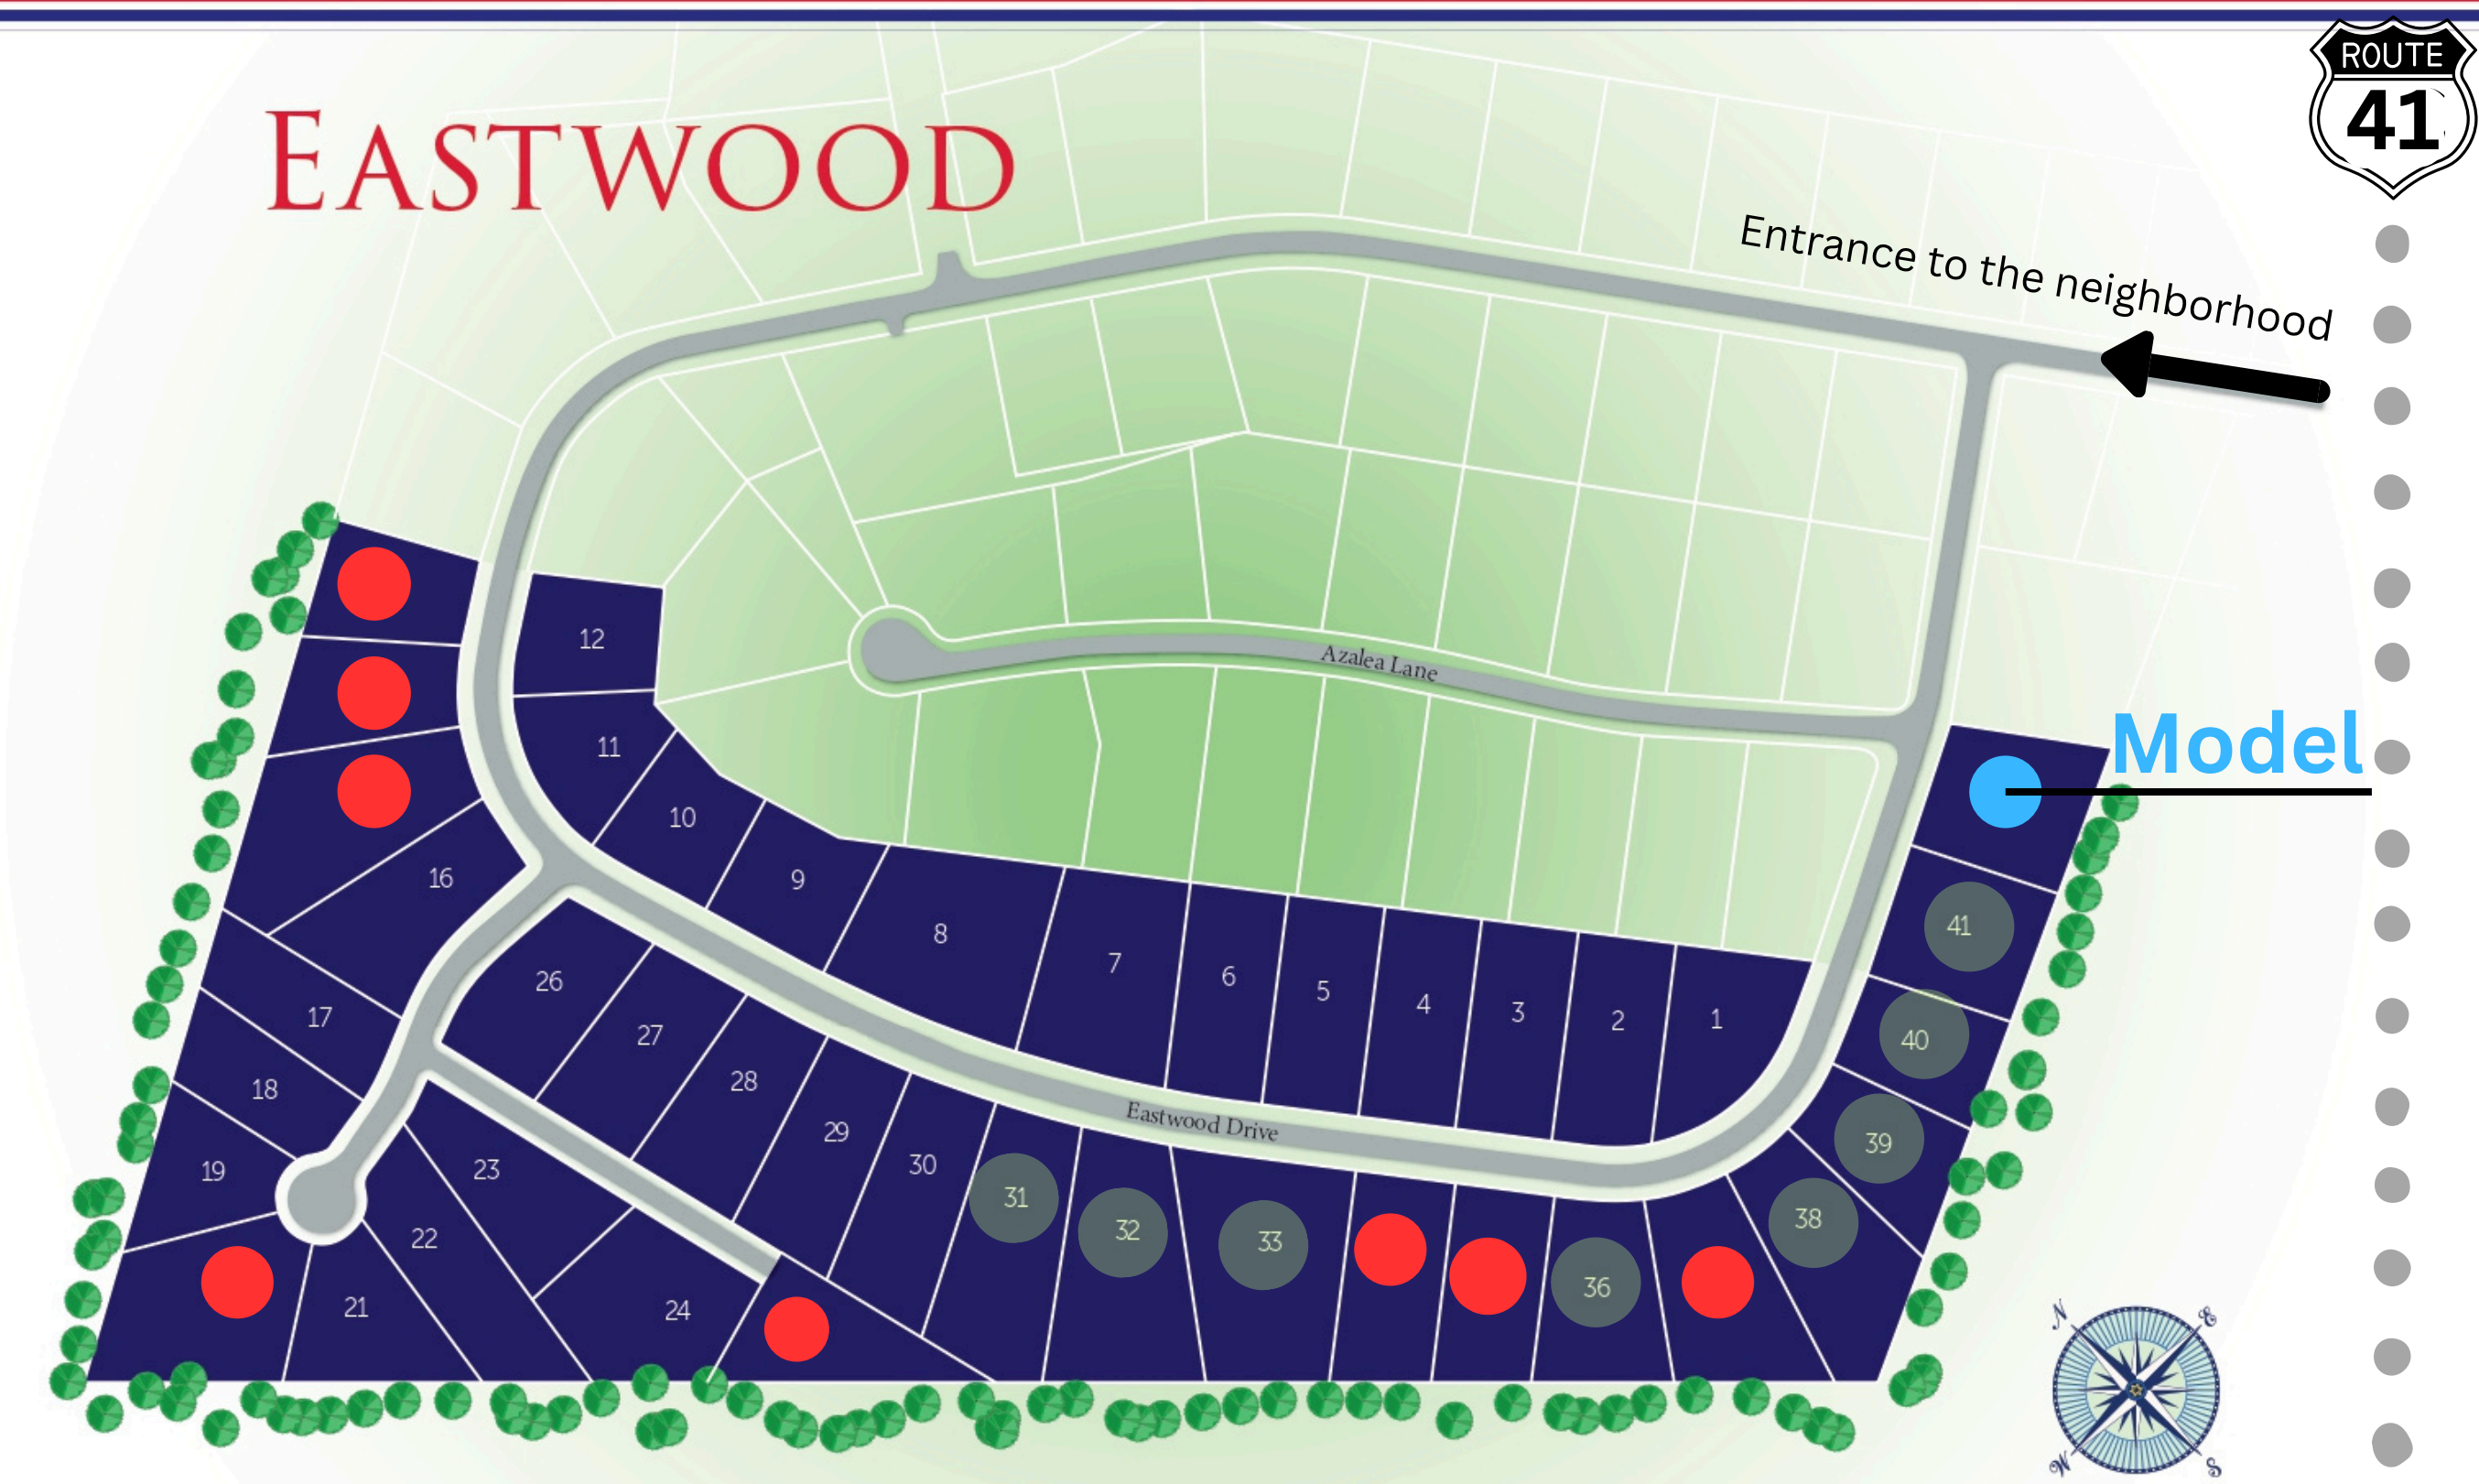

Available: ●

Model: ●

Sold: ●

Homes plans:

- Lot 31 - 2328 \$369,850
- Lot 32 - 2628 \$387,750
- Lot 33 - 2505 \$378,250
- Lot 36 - 2328 \$361,750
- Lot 38 - 1826 \$340,350
- Lot 39 - 2316 \$369,850
- Lot 40 - 2100 \$356,250
- Lot 41 - 2604 \$388,250
- Lot 42 - 2316 Model

Site plan drawing is an artist conception only. Actual lot sizes may vary. See sales agent for details. Information may change without notice. Sales and Marketing by Adams Homes ©Copyright 2025