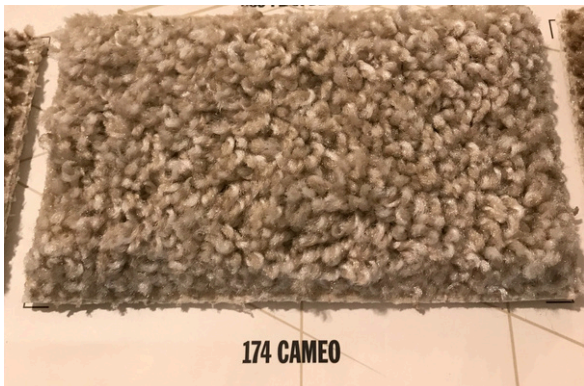

Lot 8BR - 4632 Sweet Jasmine Run

Downstairs LVP
Birch Mountain

Carpet - Located on Stairs
and Upstairs
Color: Cameo

Kitchen and Bath Countertops
Level 1 Standard - Quartz
Avalon

Wall Color
Throughout Sherwin
Williams -
SW 9166 Drift of Mist

Tile Flooring - Color: CT76
- Located on floors in the
Laundry Room, Upstairs
Hall Bath and Owner's
Bathroom

Cabinet Color - White