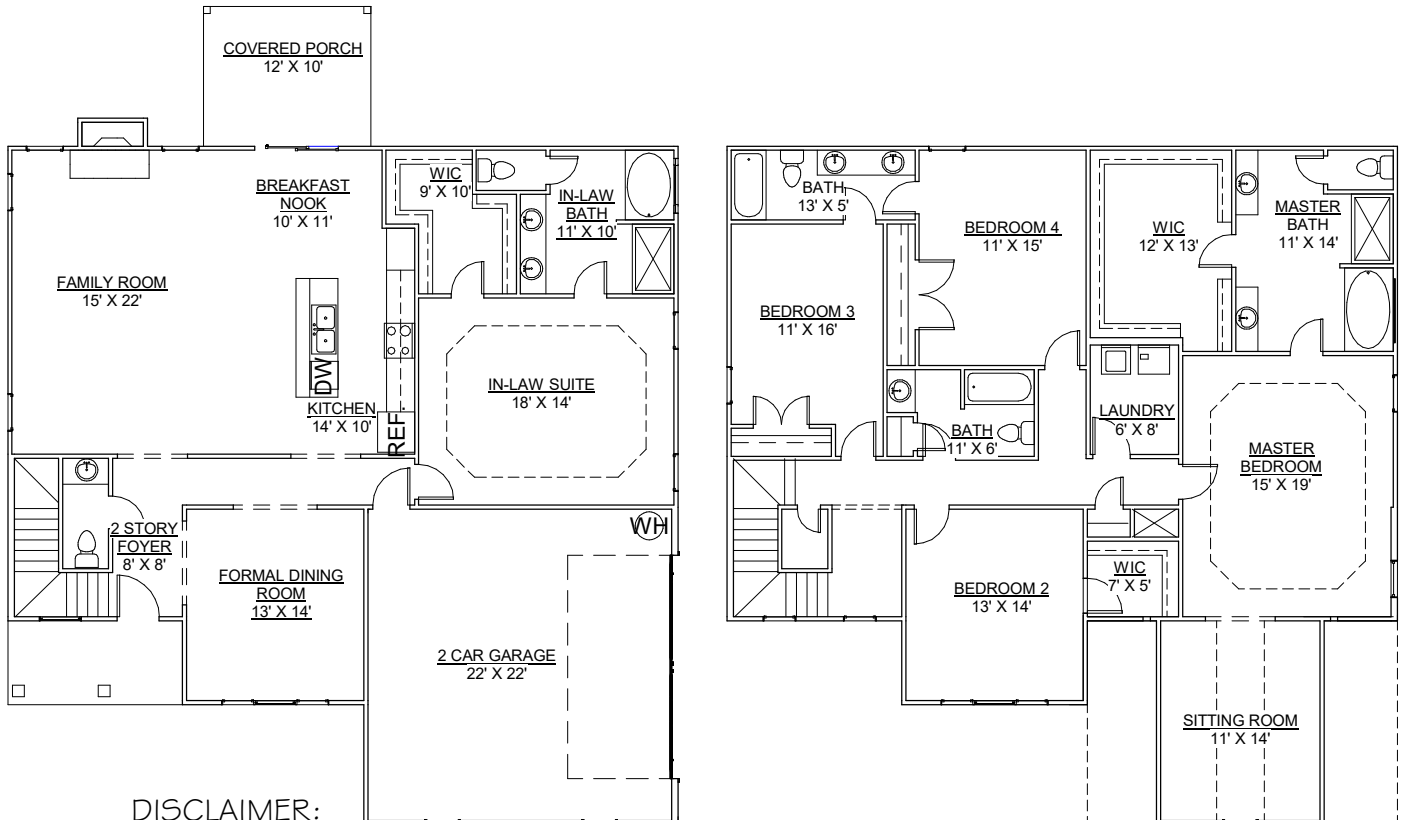

LAURA E 3317
EL: B2

460 EVERETT PLACE AT ONSLOW BAY LOT SPECIFIC

DISCLAIMER:
ACTUAL FLOOR PLAN, INTERIOR AND EXTERIOR FINISHES, AND FEATURES
MAY VARY DEPENDING ON SUBDIVISION SPECS AND BUYER CHANGES.