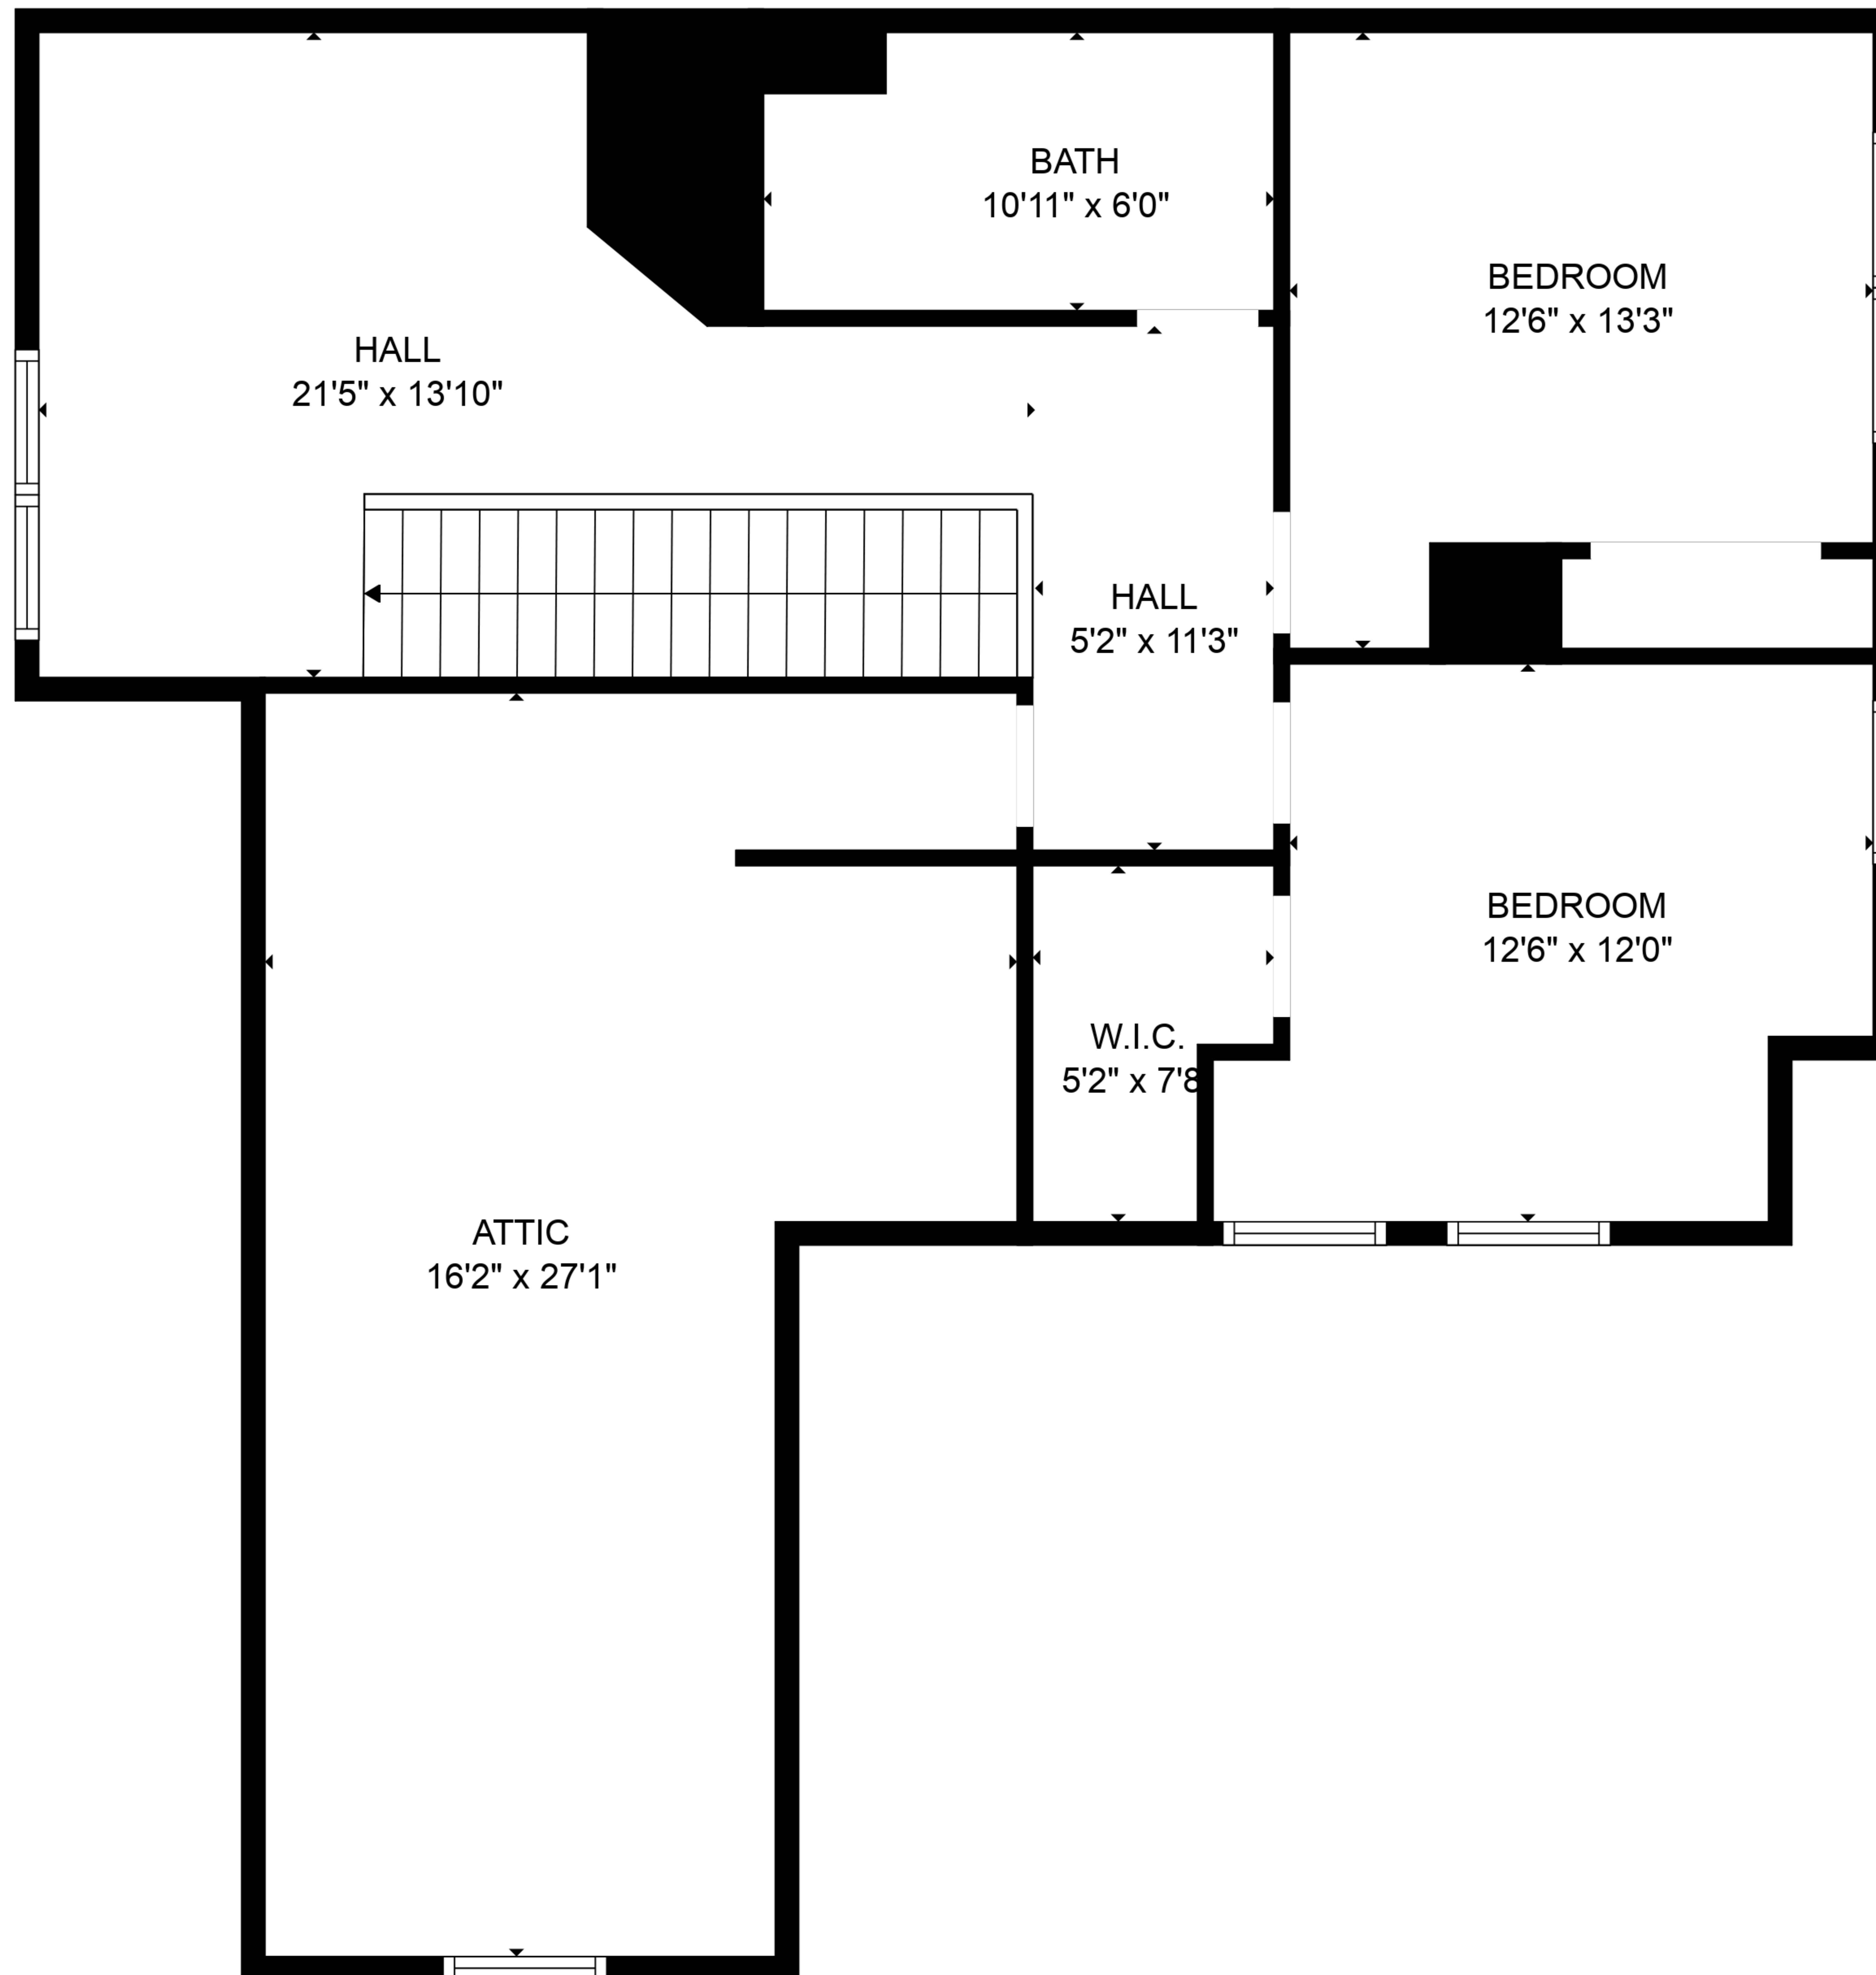

ESTIMATED AREAS

GLA FLOOR 1: 1623 sq. ft EXCLUDED AREAS 844 sq. ft

GLA FLOOR 2: 806 sq. ft EXCLUDED AREAS 388 sq. ft

Total GLA 2429 sq. ft, total area 3661 sq. ft

ESTIMATED AREAS

GLA FLOOR 1: 1623 sq. ft EXCLUDED AREAS 844 sq. ft

GLA FLOOR 2: 806 sq. ft EXCLUDED AREAS 388 sq. ft

Total GLA 2429 sq. ft, total area 3661 sq. ft

FLOOR 1

FLOOR 2

ESTIMATED AREAS

GLA FLOOR 1: 1623 sq. ft EXCLUDED AREAS 844 sq. ft
 GLA FLOOR 2: 806 sq. ft EXCLUDED AREAS 388 sq. ft
 Total GLA 2429 sq. ft, total area 3661 sq. ft