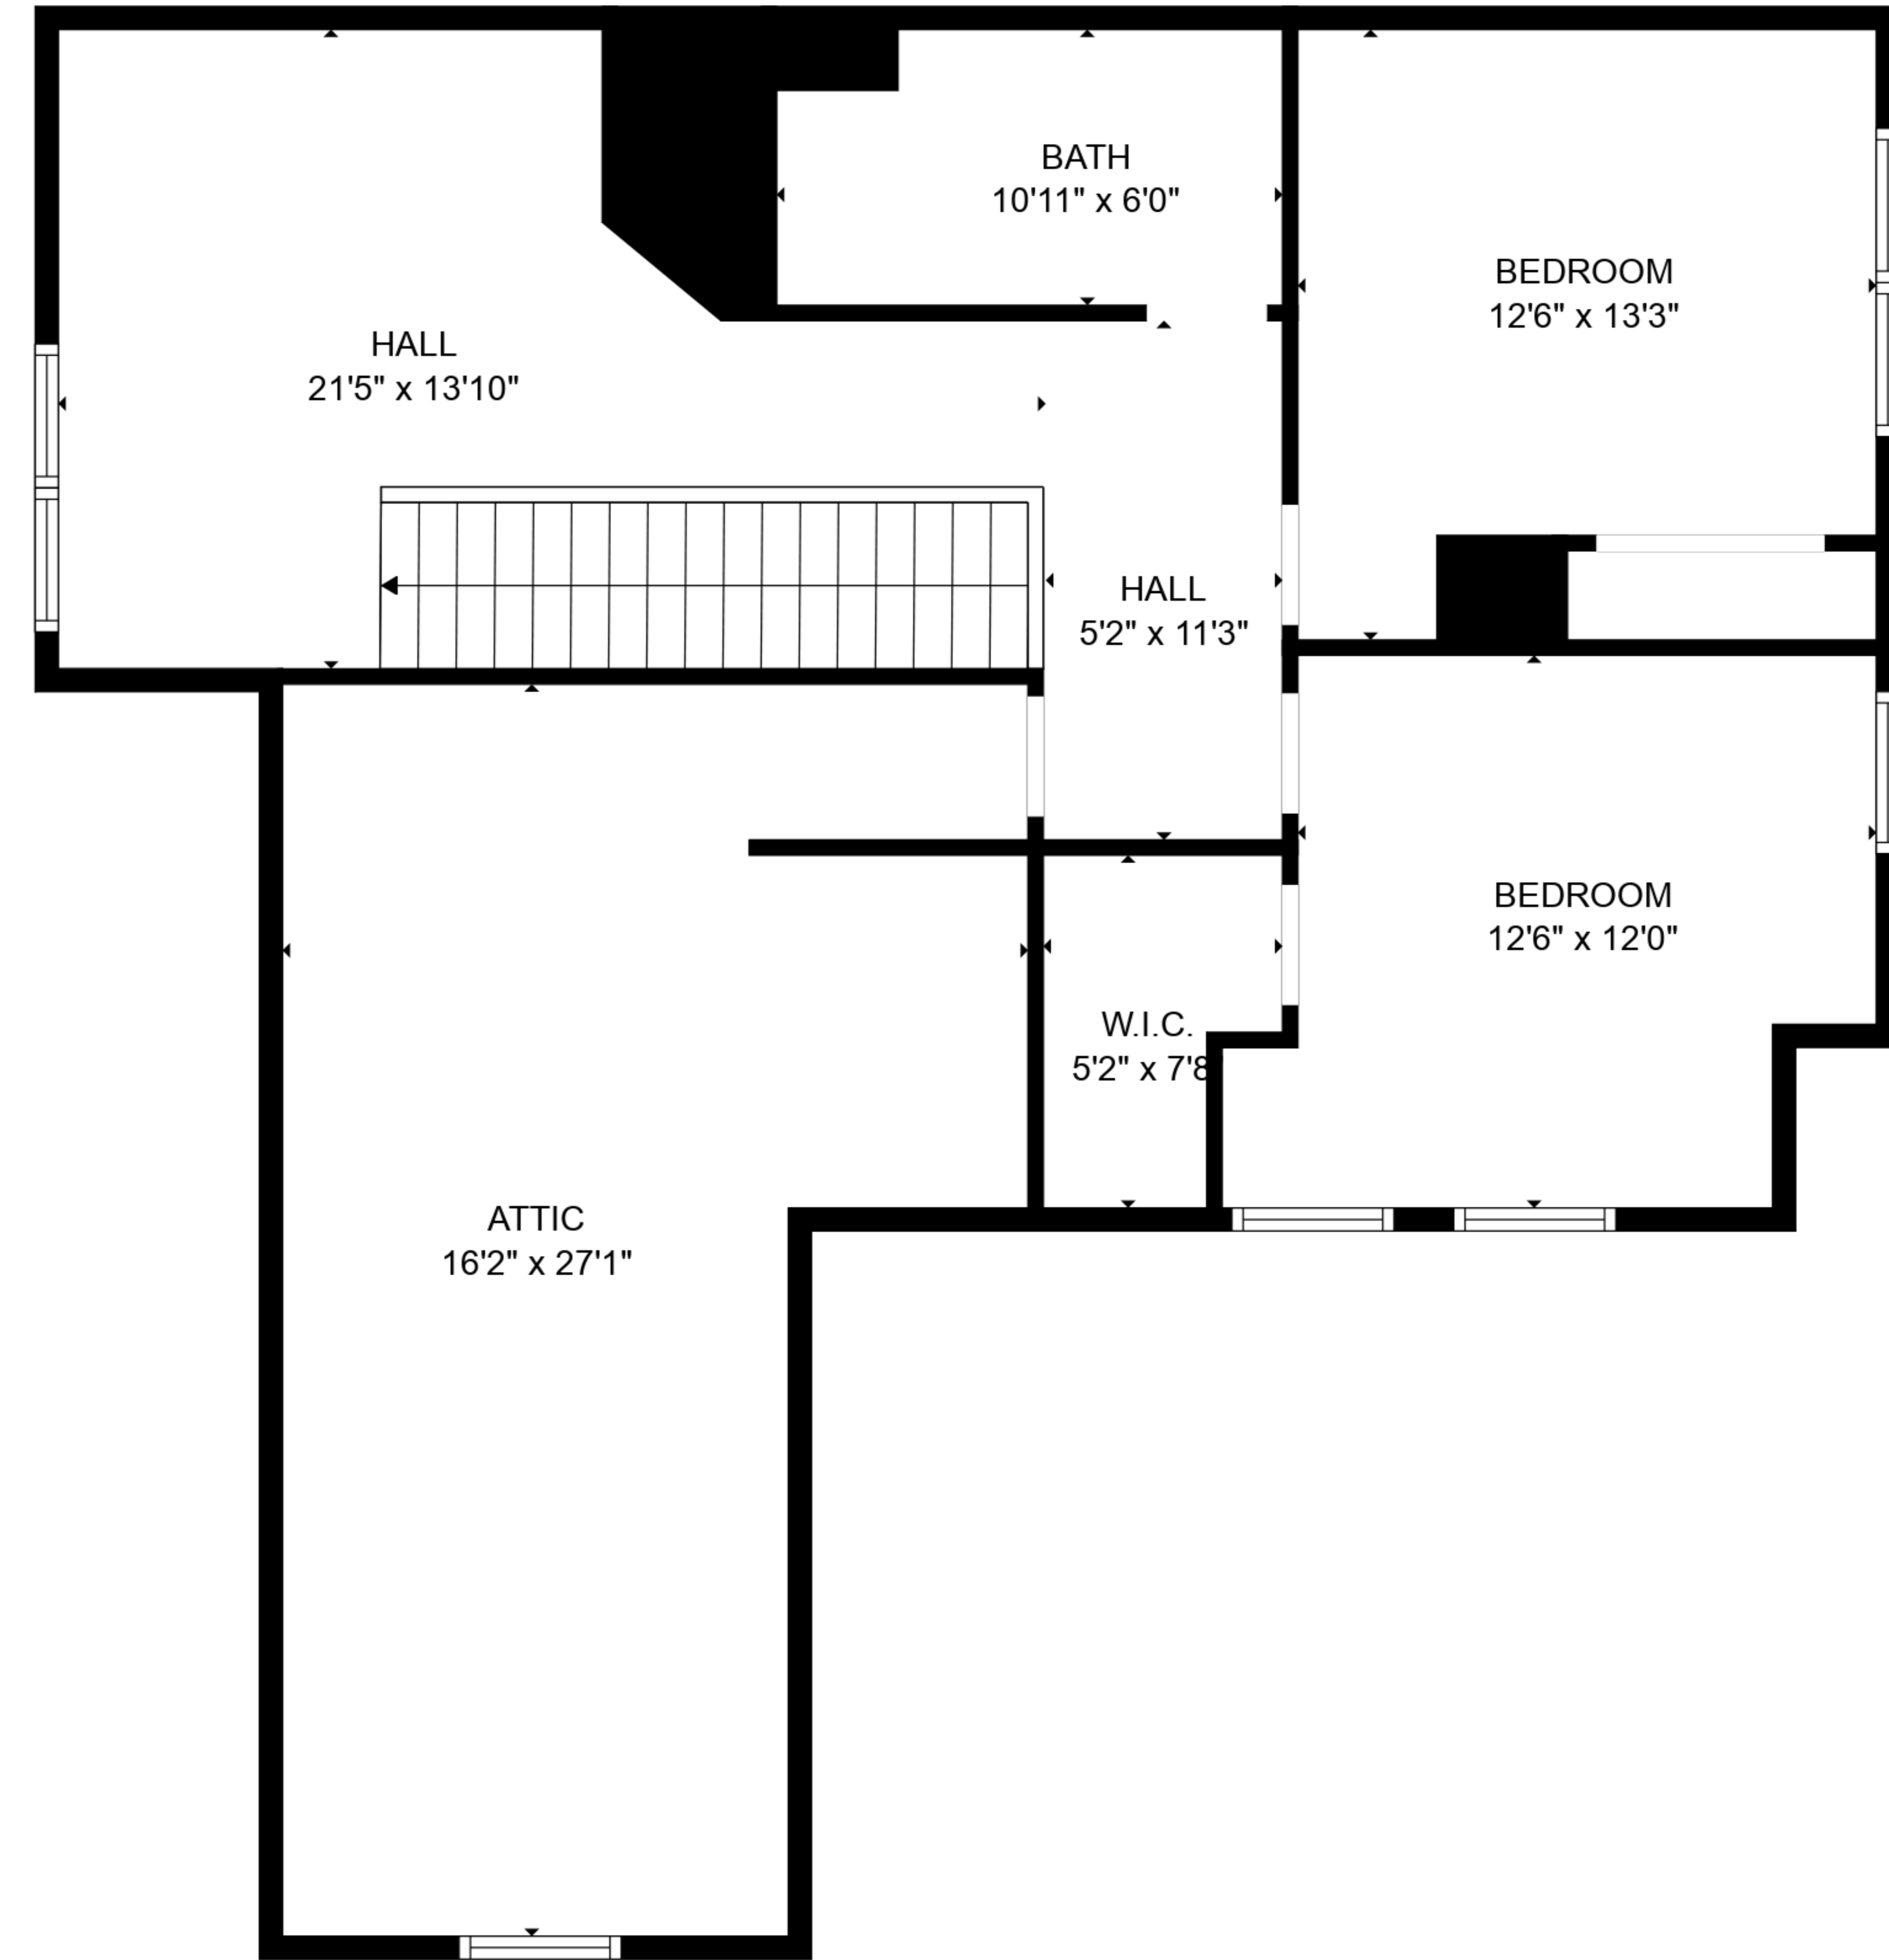

ESTIMATED AREAS

GLA FLOOR 1: 1623 sq. ft EXCLUDED AREAS 844 sq. ft

GLA FLOOR 2: 806 sq. ft EXCLUDED AREAS 388 sq. ft

Total GLA 2429 sq. ft, total area 3661 sq. ft

ESTIMATED AREAS

GLA FLOOR 1: 1623 sq. ft EXCLUDED AREAS 844 sq. ft

GLA FLOOR 2: 806 sq. ft EXCLUDED AREAS 388 sq. ft

Total GLA 2429 sq. ft, total area 3661 sq. ft

FLOOR 1

FLOOR 2

ESTIMATED AREAS

GLA FLOOR 1: 1623 sq. ft EXCLUDED AREAS 844 sq. ft
 GLA FLOOR 2: 806 sq. ft EXCLUDED AREAS 388 sq. ft
 Total GLA 2429 sq. ft, total area 3661 sq. ft