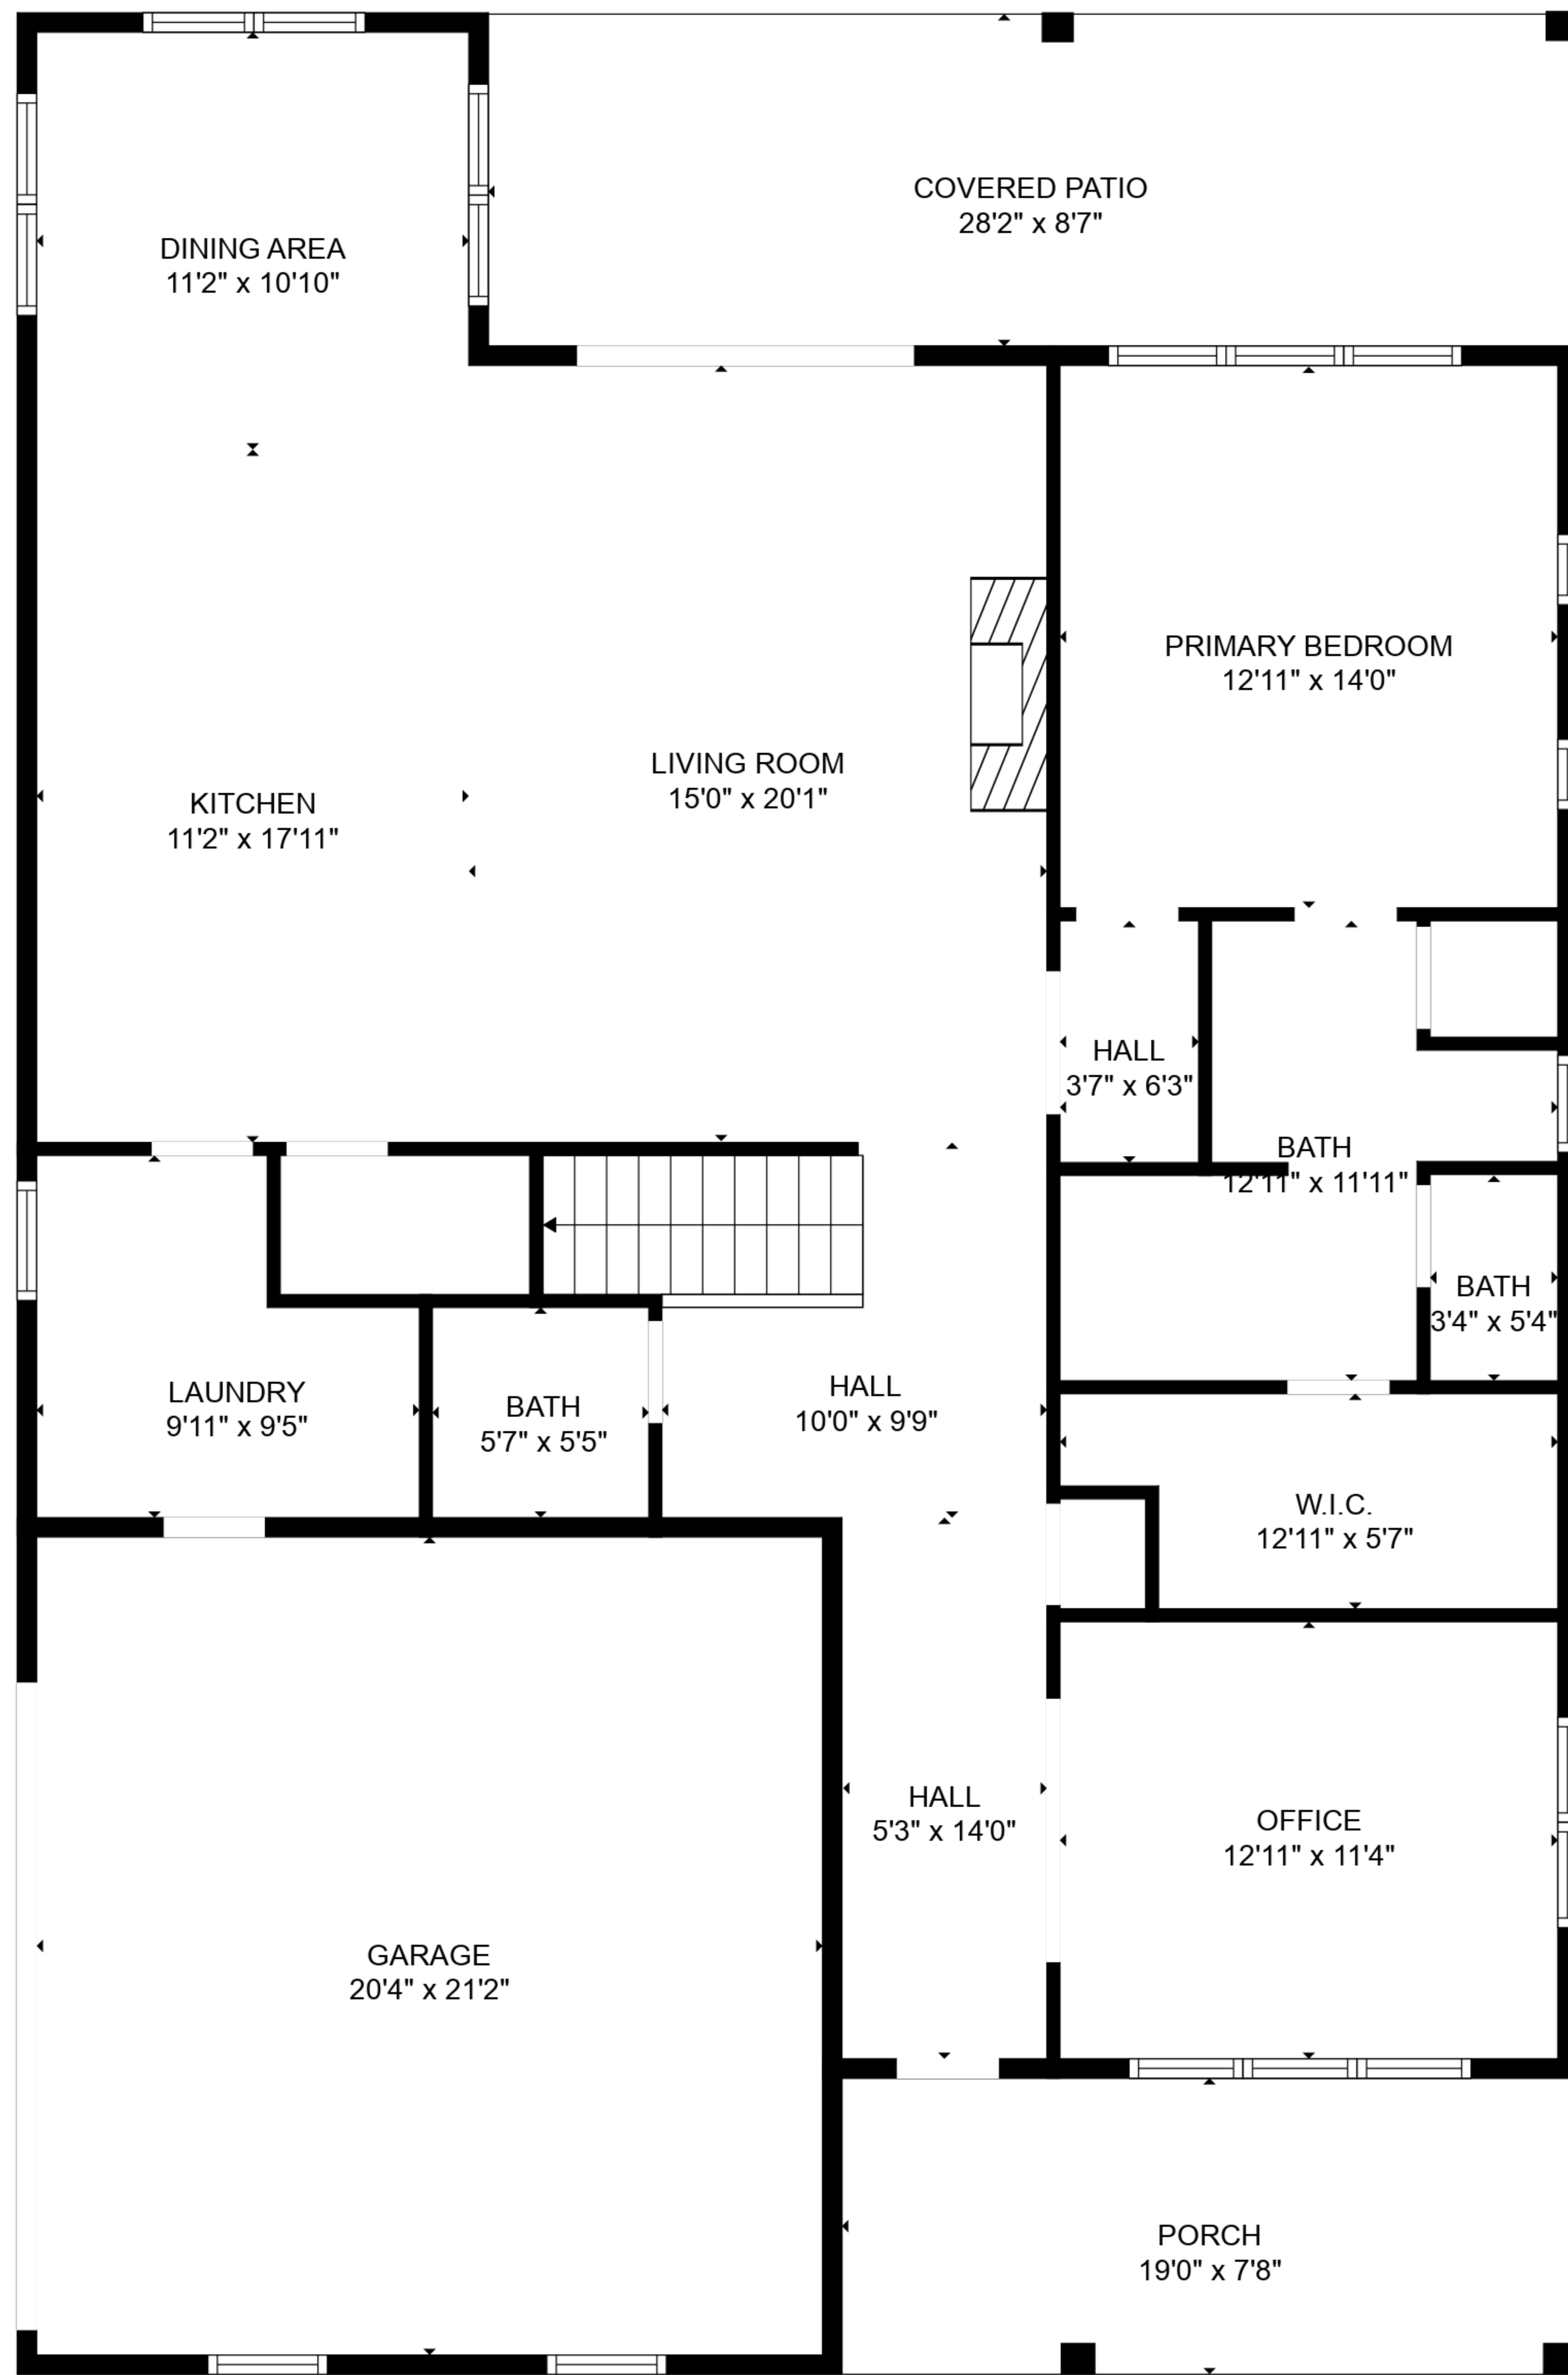

ESTIMATED AREAS

GLA FLOOR 1: 1623 sq. ft EXCLUDED AREAS 844 sq. ft

GLA FLOOR 2: 806 sq. ft EXCLUDED AREAS 388 sq. ft

Total GLA 2429 sq. ft, total area 3661 sq. ft

ESTIMATED AREAS

GLA FLOOR 1: 1623 sq. ft EXCLUDED AREAS 844 sq. ft

GLA FLOOR 2: 806 sq. ft EXCLUDED AREAS 388 sq. ft

Total GLA 2429 sq. ft, total area 3661 sq. ft

FLOOR 1

FLOOR 2

ESTIMATED AREAS

GLA FLOOR 1: 1623 sq. ft EXCLUDED AREAS 844 sq. ft
 GLA FLOOR 2: 806 sq. ft EXCLUDED AREAS 388 sq. ft
 Total GLA 2429 sq. ft, total area 3661 sq. ft