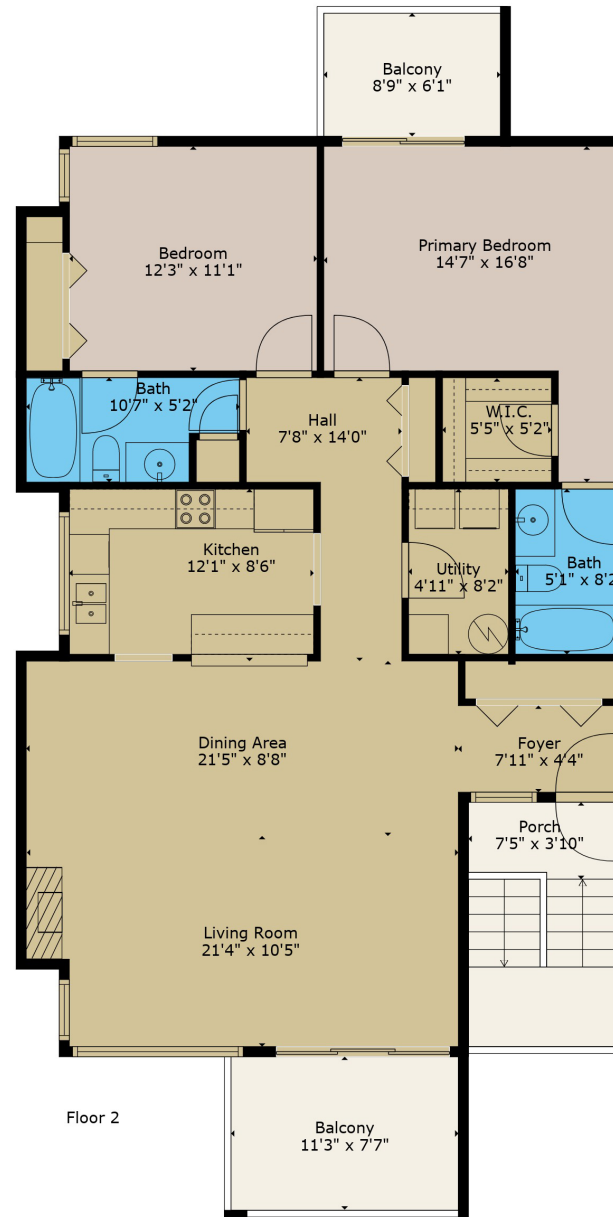

Floor 1

Floor 2

Property:

1200 St Joseph St, 66, Carolina Beach, NC 28428  
Gross Living Area

Floor 1:

0 Sq ft

Floor 2:

1244 Sq ft

Total Gross Living Area

1244 Sq ft

Property measurements comply with ANSI-Z765 standards as required by the NCREC. All measurements are approximate, actual may vary. Room dimensions may reflect the longest span and are intended for square footage calculations; not all rooms are perfectly square or rectangular. Reproduction or distribution of this floor plan without prior written consent from owner is prohibited.