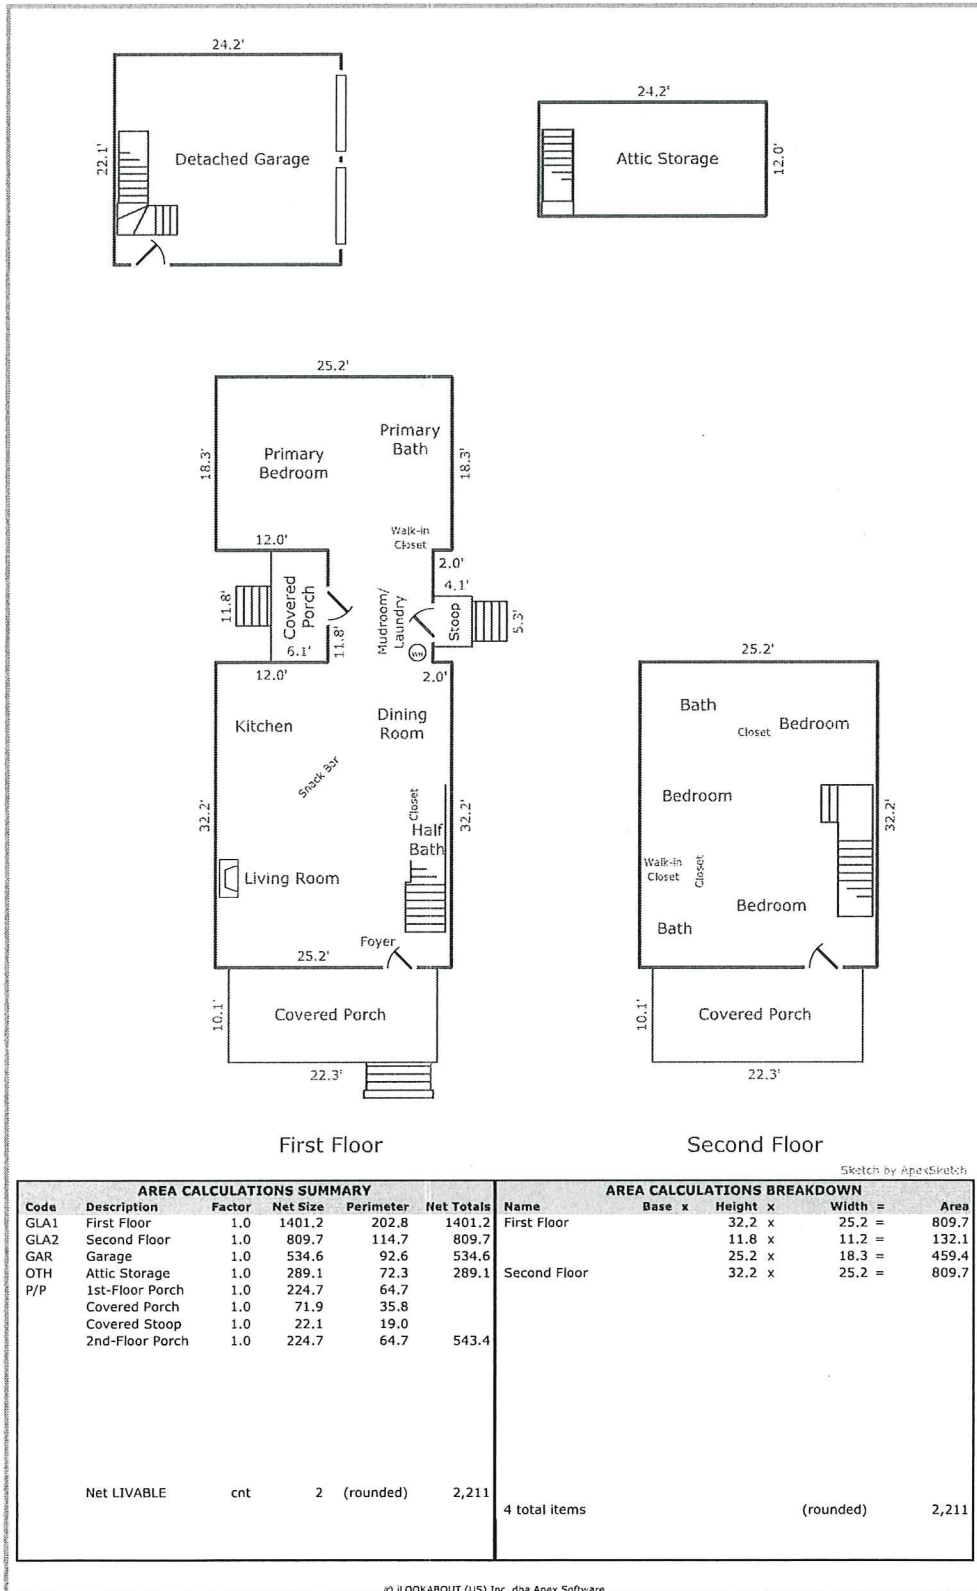

Building Sketch - Page 1

Owner	Oscar J. House, III & Michelle B. House			
Property Address	1315 Barnacle Ln			
City	Morehead City	County	Carteret	State NC Zip Code 28557
Client	Eddy Myers Real Estate