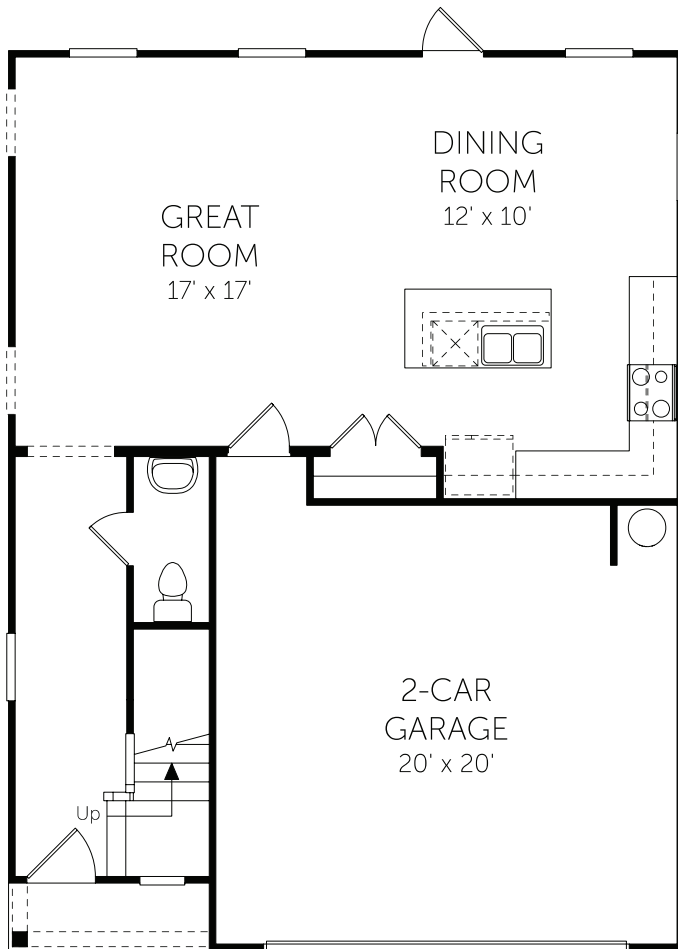

THE GARRETT

2 BEDROOM

2.5 BATH

2 CAR GARAGE

1,773 SQ. FT. LIVING AREA

FLOOR PLAN

OPT. PATIO

OPT. COVERED PATIO