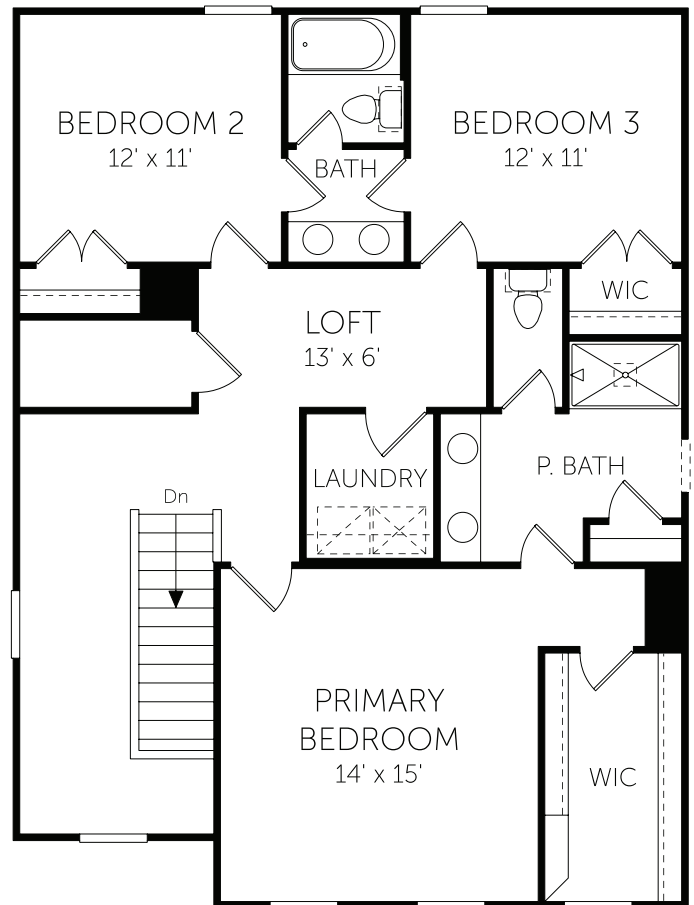

THE GARRETT

2 BEDROOM

2.5 BATH

2 CAR GARAGE

1,773 SQ. FT. LIVING AREA

ELEVATION A1

ELEVATION A2

ELEVATION B

THE GARRETT

2 BEDROOM

2.5 BATH

2 CAR GARAGE

1,773 SQ. FT. LIVING AREA

FLOOR PLAN

OPT. PATIO

OPT. COVERED PATIO

FIRST FLOOR

SECOND FLOOR

DREAM FINDERS HOMES

HOMES BUILT TO FIT YOUR LIFESTYLE

DREAMFINDERSHOMES.COM

Dream Finders Homes reserves the right to change elevations, specifications, materials and pricing without prior notice. Variations within the floor plans and elevations do exist. Square footage are approximate and will vary. ©2025. Dream Finders Homes. 6/25