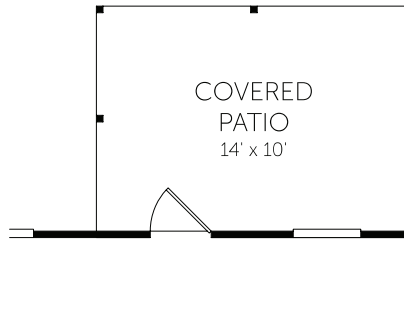

THE GARRETT

2 BEDROOM

2.5 BATH

2 CAR GARAGE

1,773 SQ. FT. LIVING AREA

FLOOR PLAN

OPT. PATIO

OPT. COVERED PATIO