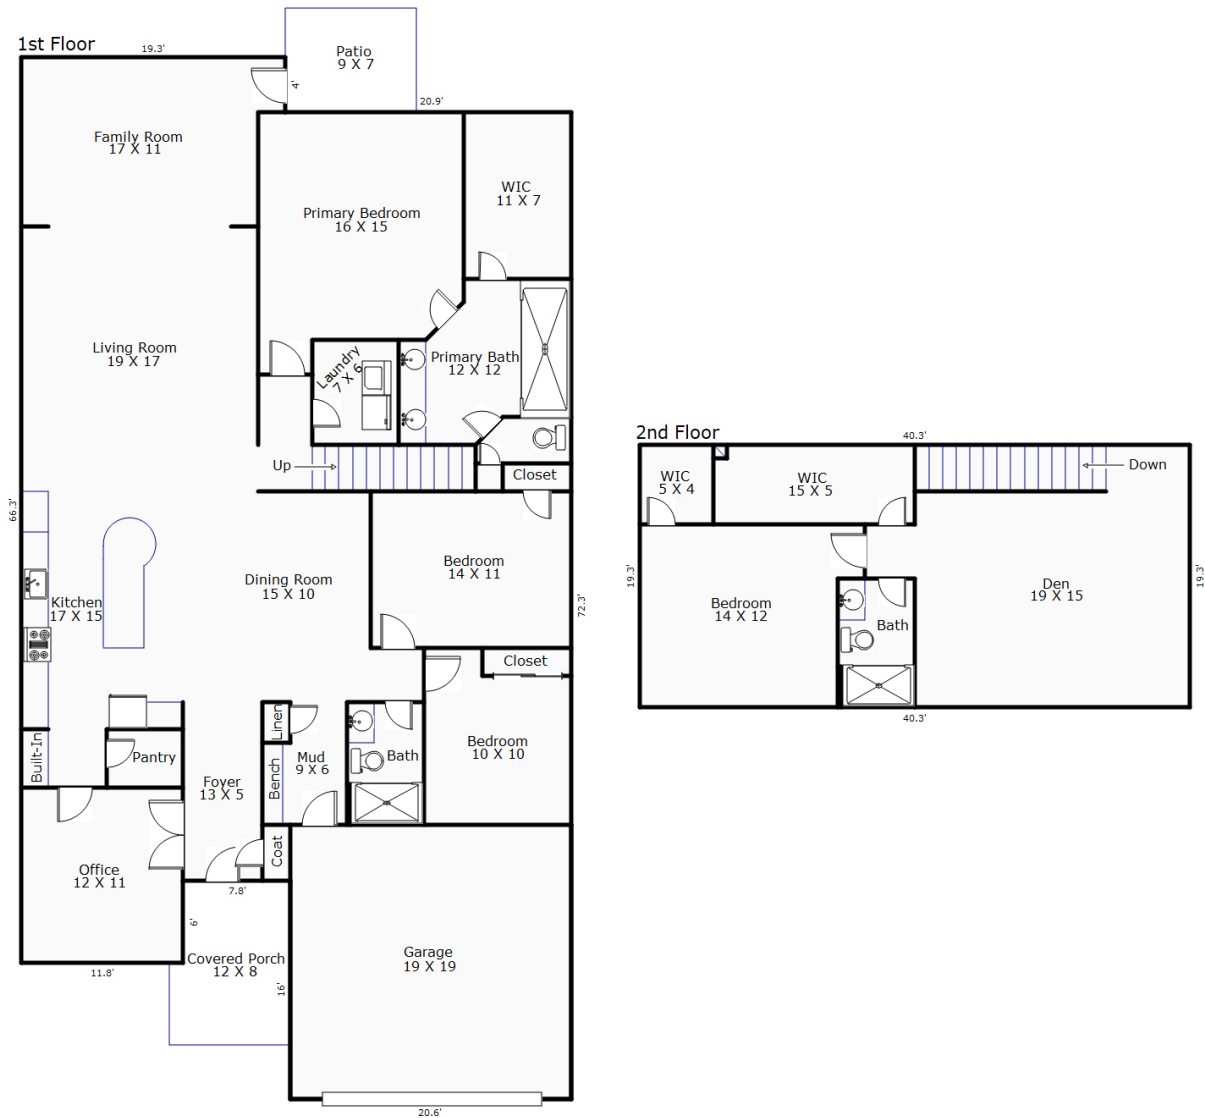

4104 PASSERINE AVENUE

Wilmington

3,103 Total Sq Ft

SHERRI INGLE Broker/REALTOR®

Direct: 910.620.7178

Email: SIngle@IntracoastalRealty.com

Web: SIngle.IntracoastalRealty.com

App: App.IntracoastalRealty.com/SIngle