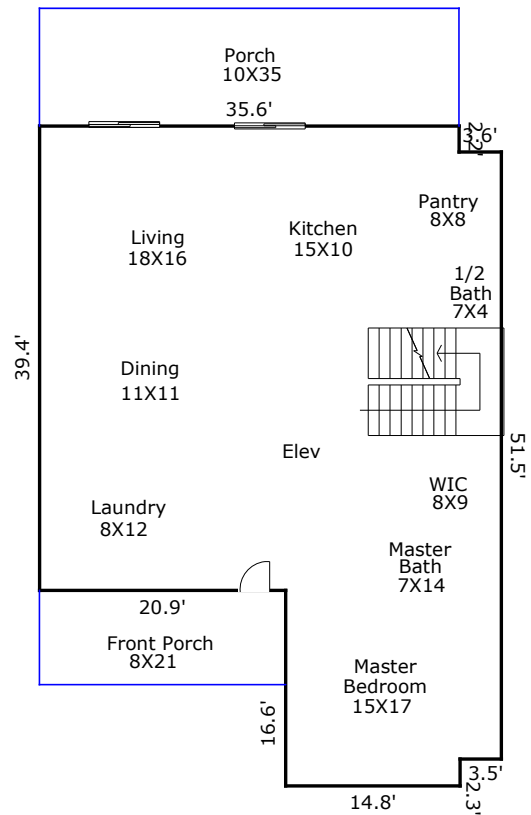

3617 Barnesmore Drive

3322 SQ. FT.

Room Dimensions Are Rounded

TOTAL Sketch by a la mode

Area Calculations Summary

Living Area

Ground Floor	801.78 Sq ft
First Floor	1832.28 Sq ft
Second Floor	688.06 Sq ft
Total Living Area (Rounded):	3322 Sq ft

Non-living Area

Ground Floor	319.6 Sq ft
--------------	-------------