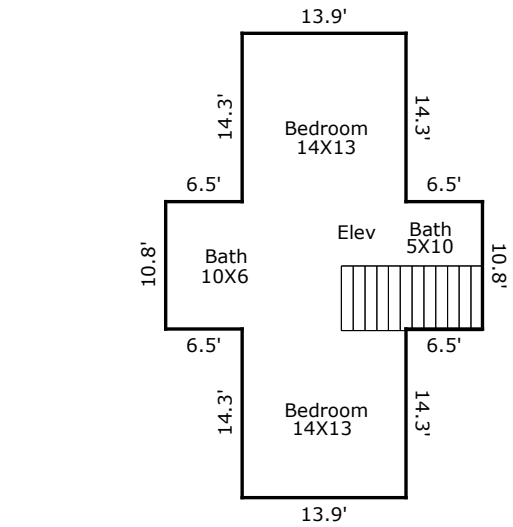

3617 Barnesmore Drive

3322 SQ. FT.

Room Dimensions Are Rounded

TOTAL Sketch by a la mode

Area Calculations Summary

Living Area

Ground Floor	801.78 Sq ft
First Floor	1832.28 Sq ft
Second Floor	688.06 Sq ft
Total Living Area (Rounded):	3322 Sq ft

Non-living Area

Ground Floor	319.6 Sq ft
--------------	-------------