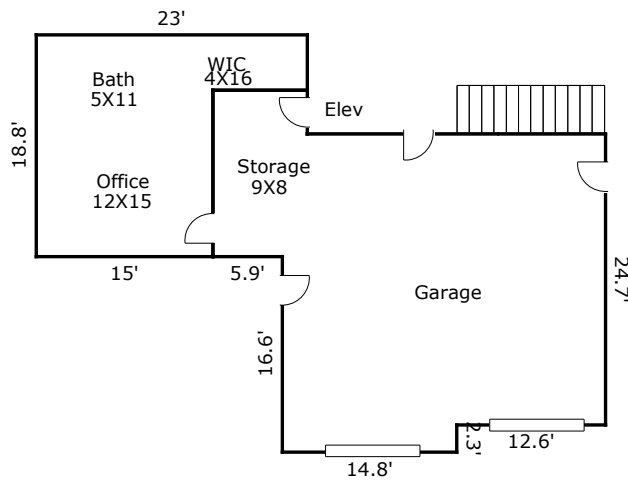

3617 Barnesmore Drive

3322 SQ. FT.

Room Dimensions Are Rounded

TOTAL Sketch by a la mode

Area Calculations Summary

Living Area

Ground Floor	801.78 Sq ft
First Floor	1832.28 Sq ft
Second Floor	688.06 Sq ft
Total Living Area (Rounded):	3322 Sq ft

Non-living Area

Ground Floor	319.6 Sq ft
--------------	-------------