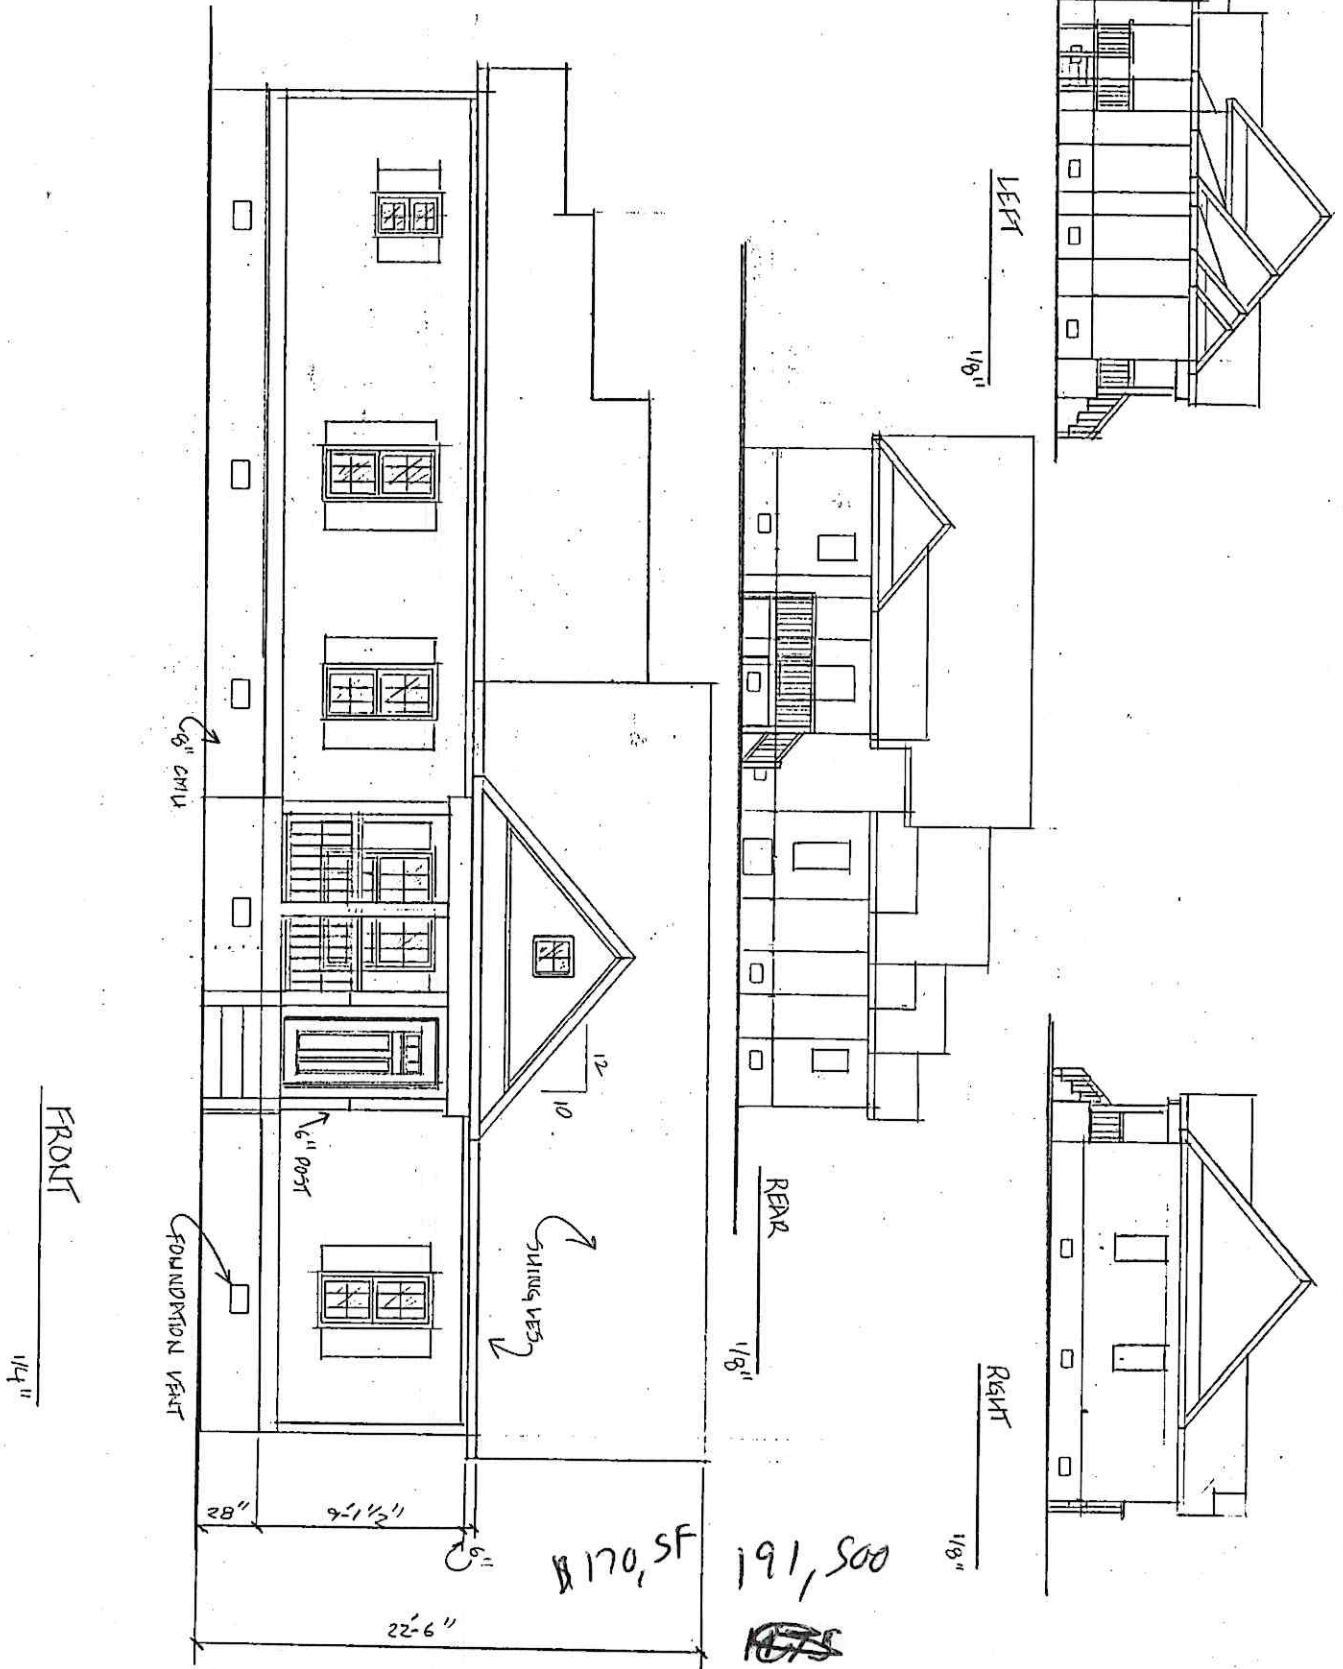

- Craw Space Home -

110 E. BRIDGES STREET
BATTLEBORO NC

1125.08 x HEATED
70 SF PORCH
62 SF DECK

TONY BOLLOCK
252-917-9852

FOUNDATION PLAN

2

FLOOR PLAN

1/4"