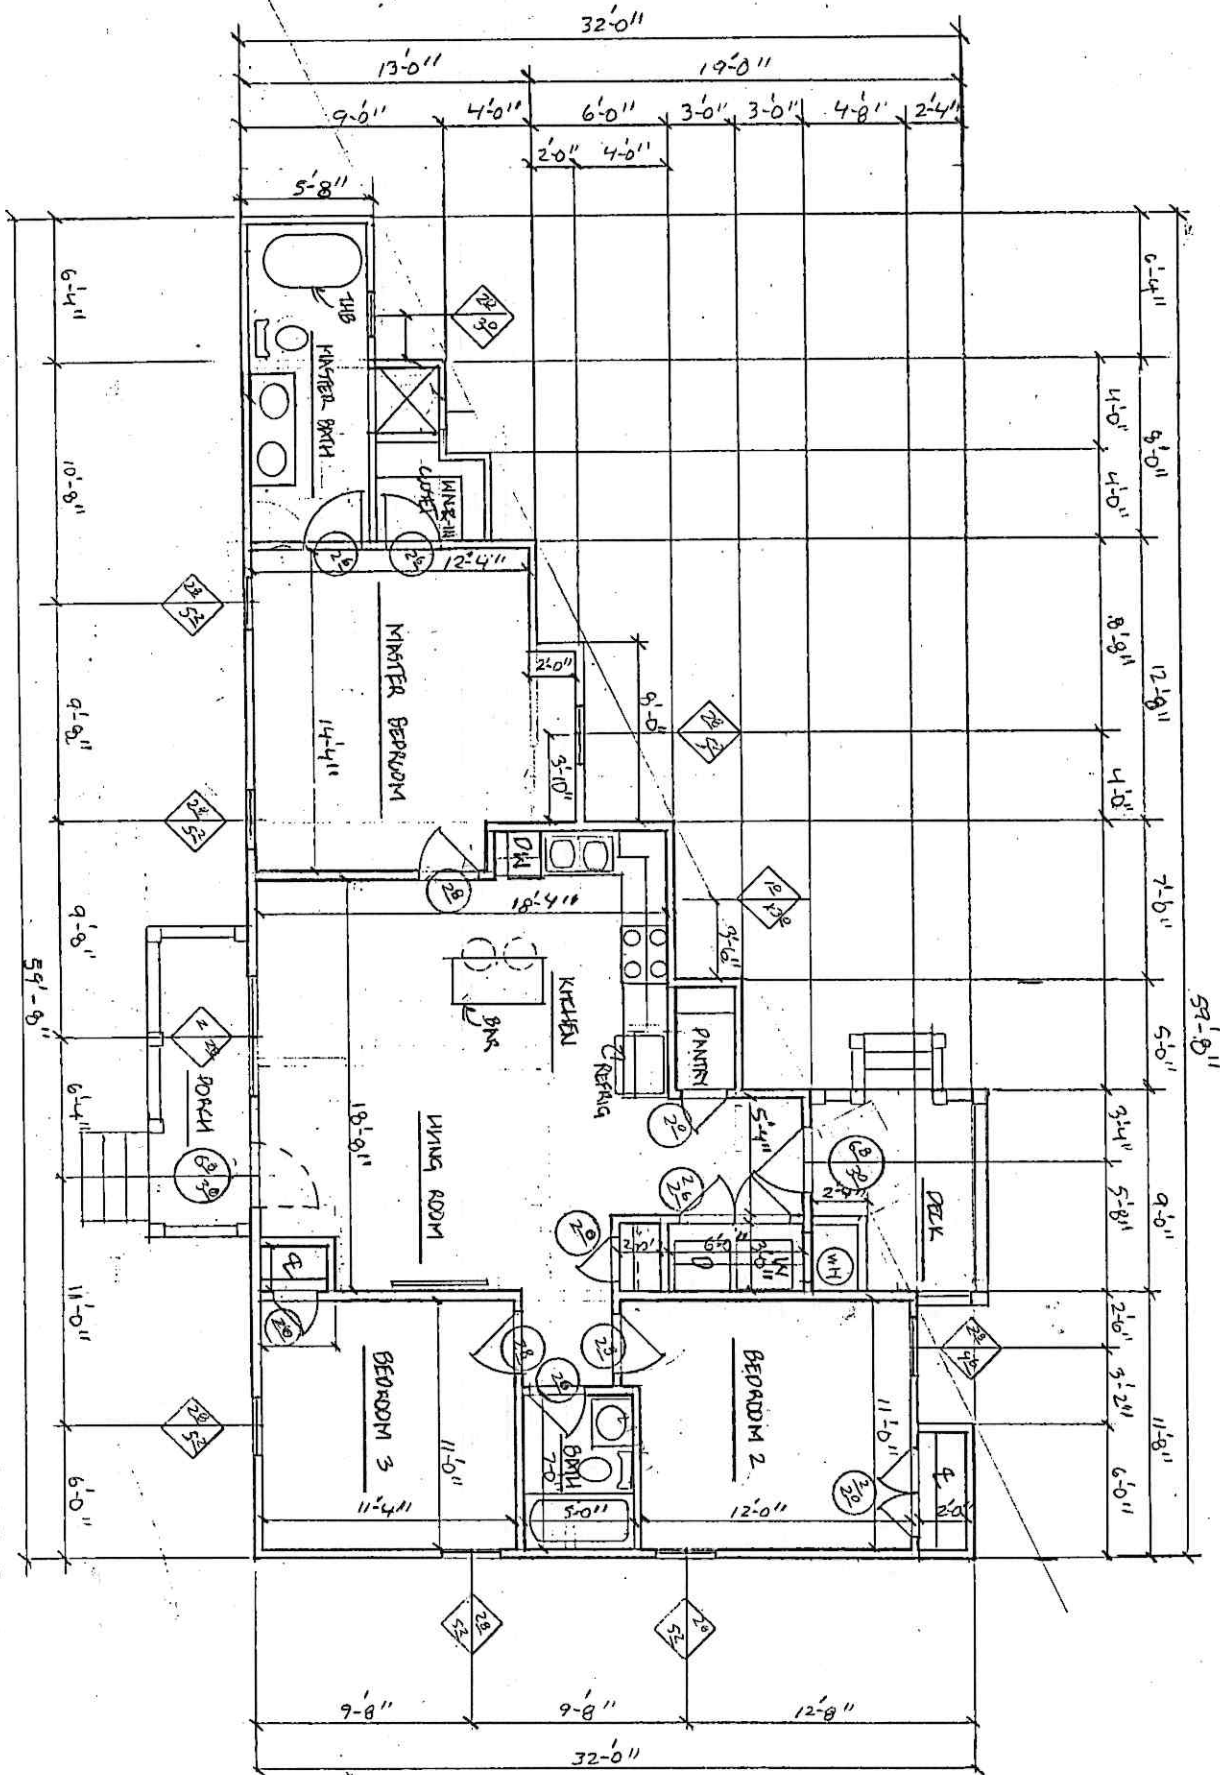

- Craw Space Home -

110 E. BRIDGES STREET
BATTLEBORO NC

1125.08 x HEATED
70 SF PORCH
62 SF DECK

TONY BOLLOCK
252-917-9852

FOUNDATION PLAN

2

FLOOR PLAN

1/4"