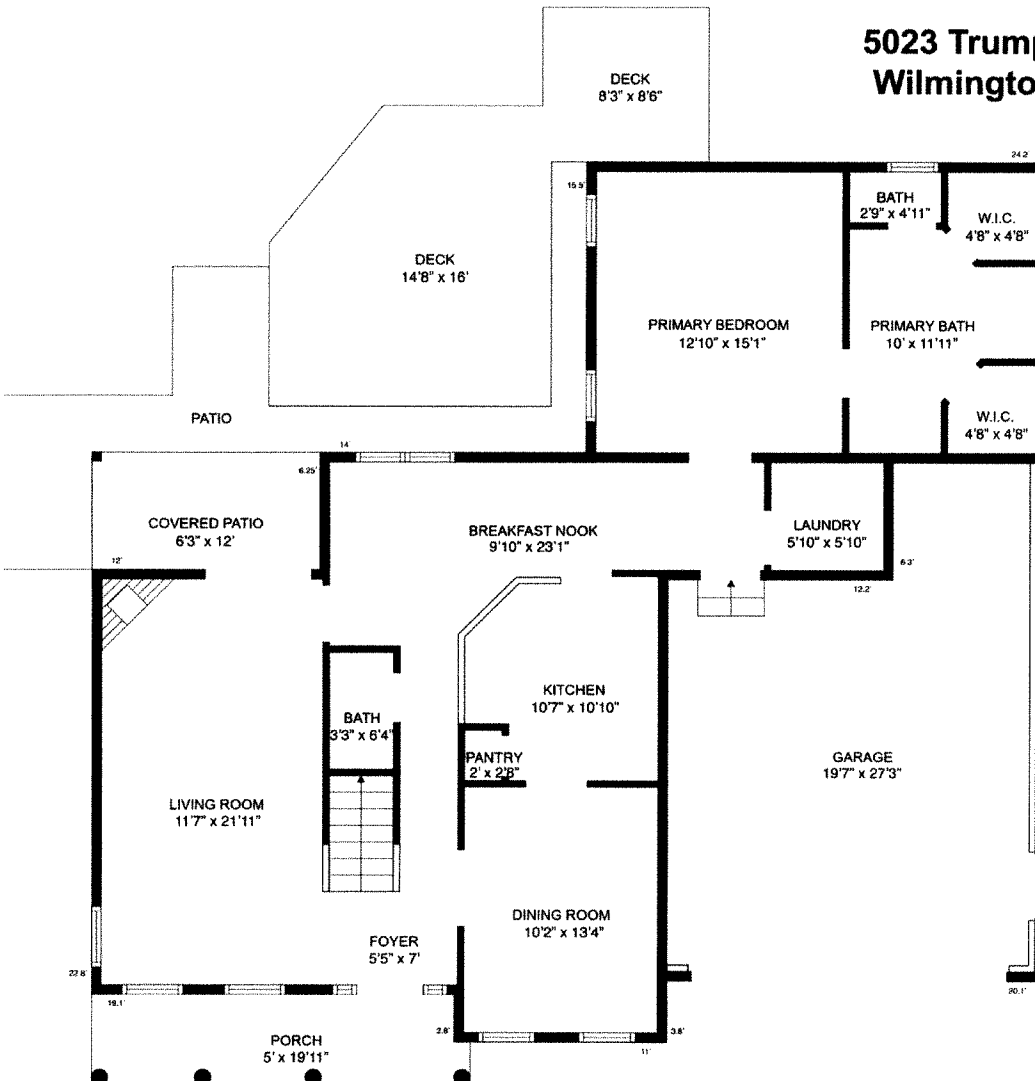

**5023 Trumpet Vine Way  
Wilmington, NC 28412**

**Total Headed: 2301 sq ft.  
Floor 1: 1292 sq ft. Floor 2:1009 sq ft.**

**Excluded Areas: Garage:480 sq ft.  
Porch:97 sq ft. Cov Patio:75 sq ft. Deck: 282 sq ft.  
Shed (not displayed) 63 sq ft.**