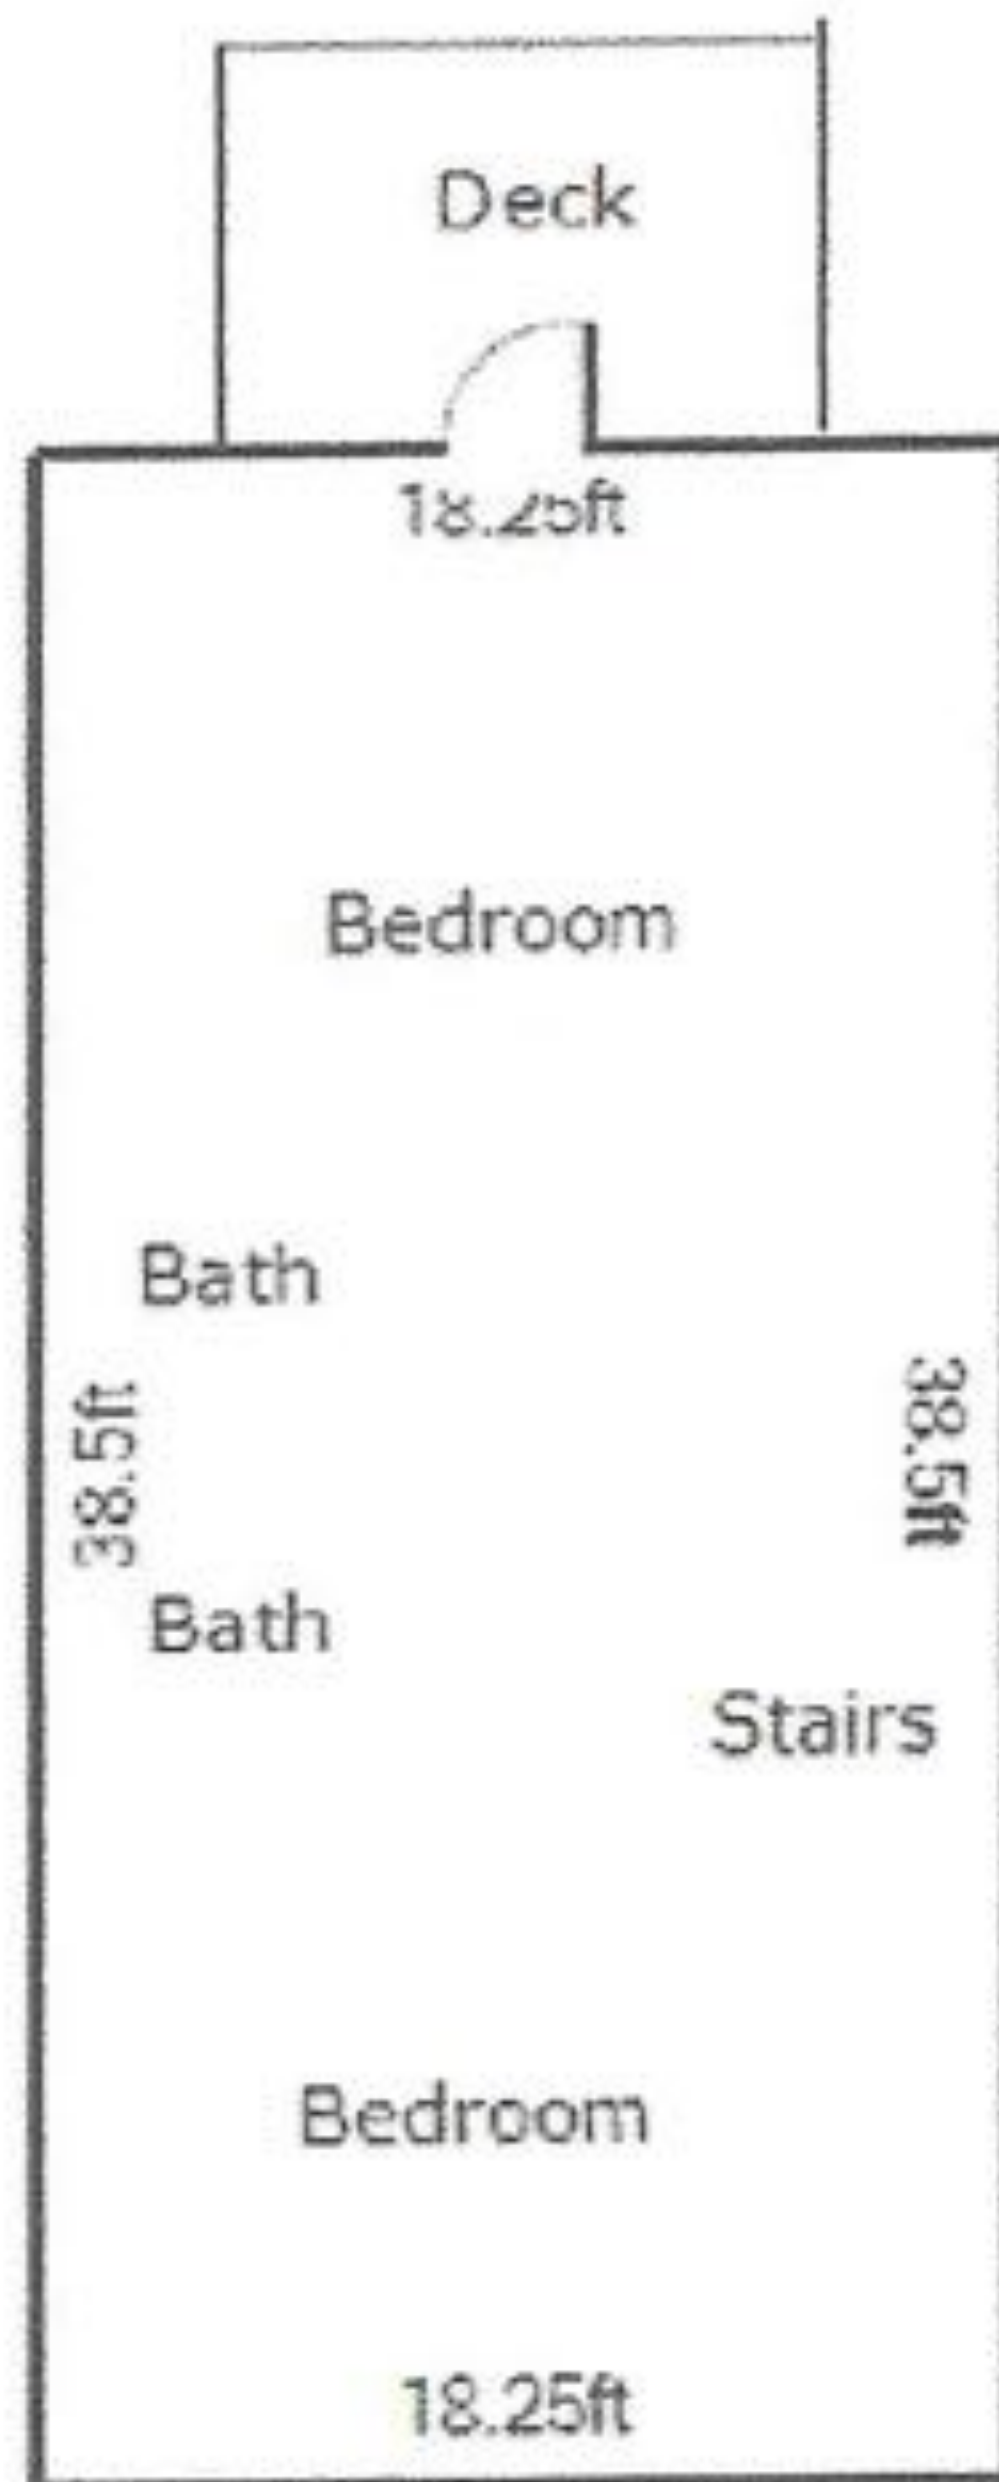

Sketch

First Floor

Second Floor

Third Floor

Living Area		Area Calculation			
First Floor	727.63 ft ²	First Floor			x 1.00 = 727.63 ft ²
Second Floor	702.63 ft ²		2ft x 12.5ft x	1.00 =	25 ft ²
Third Floor	360.38 ft ²		38.5ft x 18.25ft x	1.00 =	702.63 ft ²
Nonliving Area		Second Floor			x 1.00 = 702.63 ft ²
2 Car Detached	158 ft ²		18.25ft x 38.5ft x	1.00 =	702.63 ft ²
		Third Floor			x 1.00 = 360.38 ft ²
			18.25ft x 16.5ft x	1.00 =	301.13 ft ²
			5ft x 10.25ft x	1.00 =	51.25 ft ²
			4ft x 2ft x	1.00 =	8 ft ²
Total Living Area (rounded):	1791 ft²				