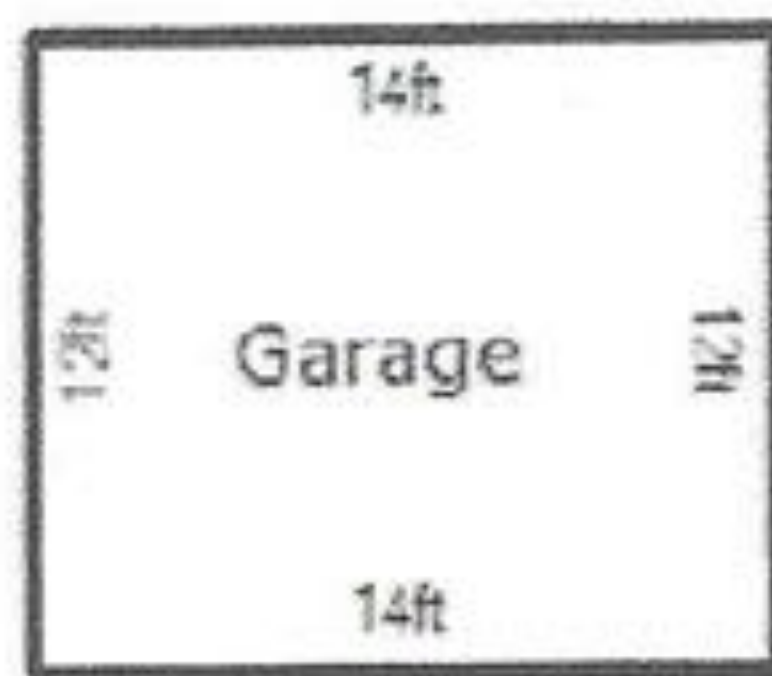

Sketch

First Floor

Second Floor

Third Floor

Living Area		Area Calculation			
First Floor	727.63 ft ²	First Floor			x 1.00 = 727.63 ft ²
Second Floor	702.63 ft ²		2ft x 12.5ft x	1.00 =	25 ft ²
Third Floor	360.38 ft ²		38.5ft x 18.25ft x	1.00 =	702.63 ft ²
Nonliving Area		Second Floor			x 1.00 = 702.63 ft ²
2 Car Detached	158 ft ²		18.25ft x 38.5ft x	1.00 =	702.63 ft ²
		Third Floor			x 1.00 = 360.38 ft ²
			18.25ft x 16.5ft x	1.00 =	301.13 ft ²
			5ft x 10.25ft x	1.00 =	51.25 ft ²
			4ft x 2ft x	1.00 =	8 ft ²
Total Living Area (rounded):	1791 ft²				