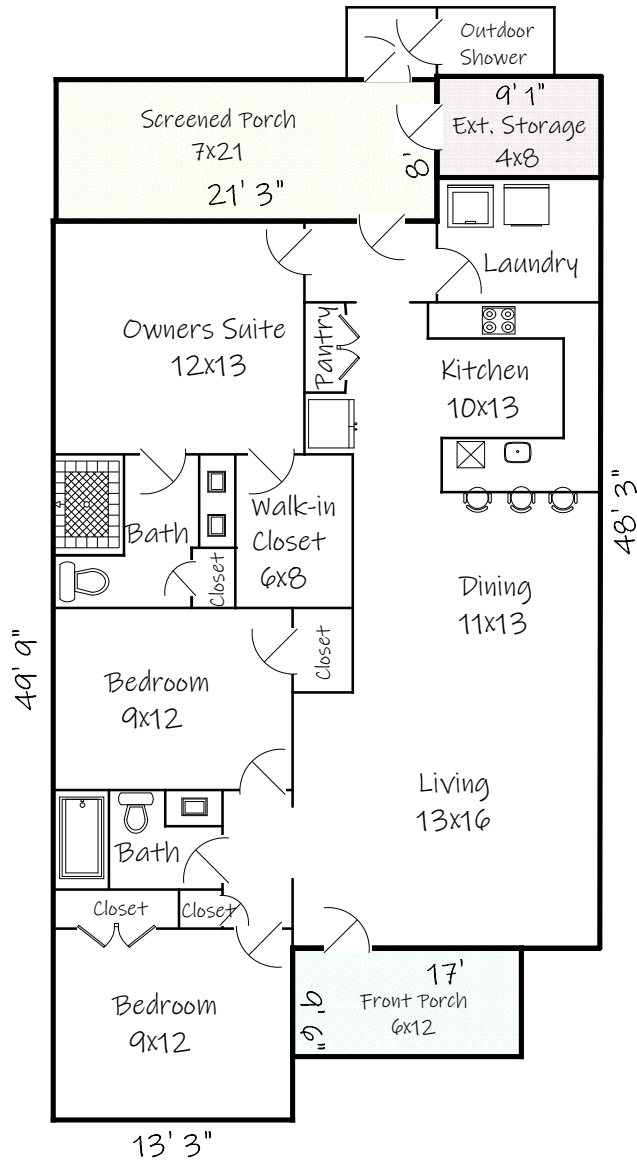

Note: This floor plan may not be copied without permission from Swanson Realty. All measurements are rounded. Square footage is calculated using guidelines published by the North Carolina Real Estate Commission

218 NE 67th St, Oak Island
 Total Heated SQFT = 1,367

TOTAL Sketch by a la mode

Area Calculations Summary

Living Area

First Floor	1417.45 Sq ft
Ext. Storage	-50.69 Sq ft
Total Living Area (Rounded):	1367 Sq ft

Non-living Area

Front Porch	76 Sq ft
Screened Porch	165.15 Sq ft