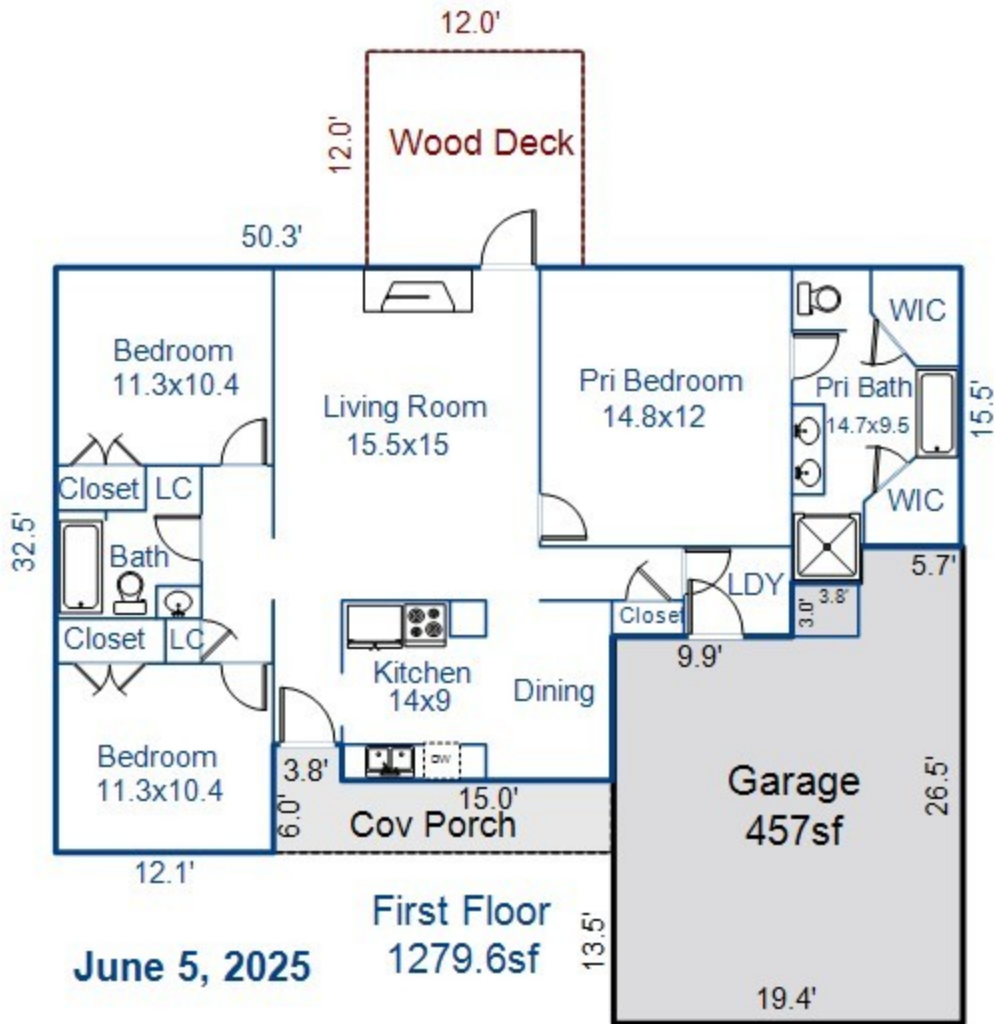

1281 Washington Rd, Southport NC
1,280 SF

Disclosure: Interior walls and room sizes are approximate

Floor Plan by Size Matters 910-797-0439

NC Real Estate License 249188