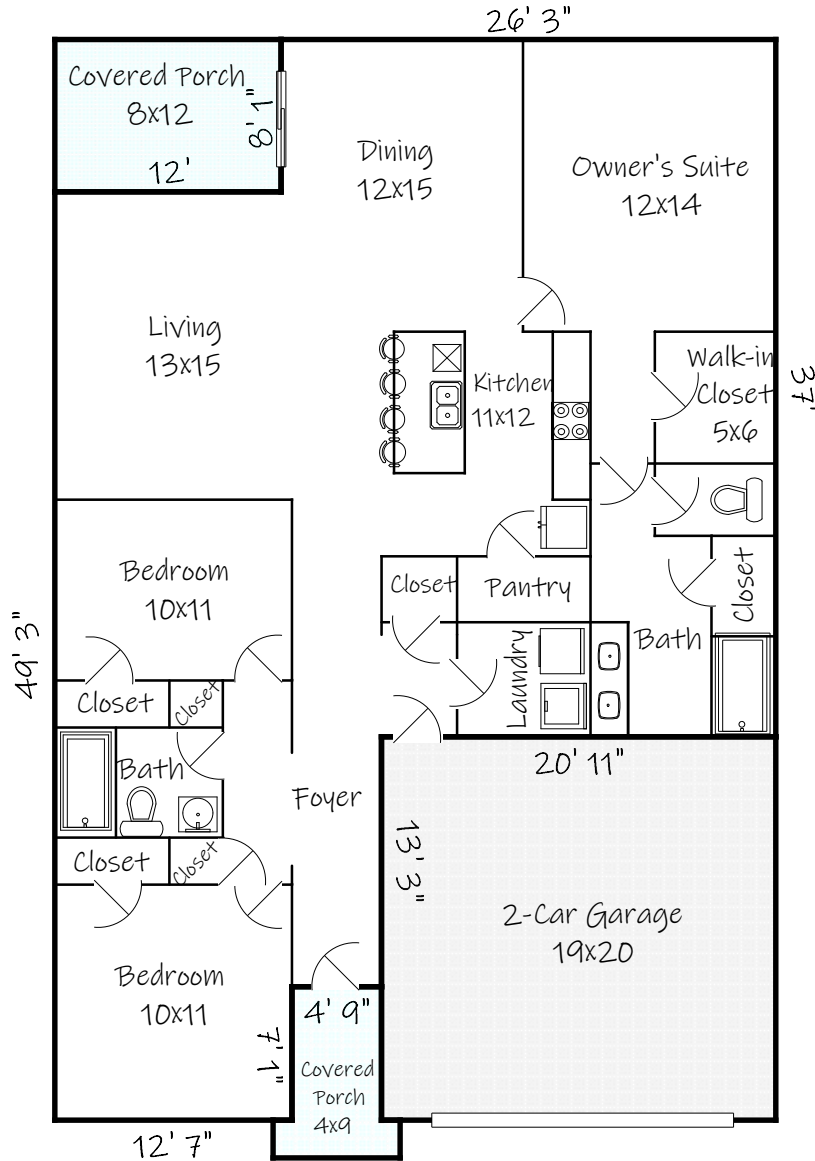

Note: This floor plan may not be copied without permission from Swanson Realty. All measurements are rounded. Square footage is calculated using guidelines published by the North Carolina Real Estate Commission

1827 Black Falcon Ln NE, Bolivia  
 Total Heated SQFT = 1,637

TOTAL Sketch by a la mode

**Area Calculations Summary**

**Living Area**

First Floor 1637.05 Sq ft  
**Total Living Area (Rounded): 1637 Sq ft**

**Non-living Area**

Covered Porch (Front) 47.1 Sq ft  
 Covered Porch (Back) 97 Sq ft  
 2-Car Garage 425.31 Sq ft