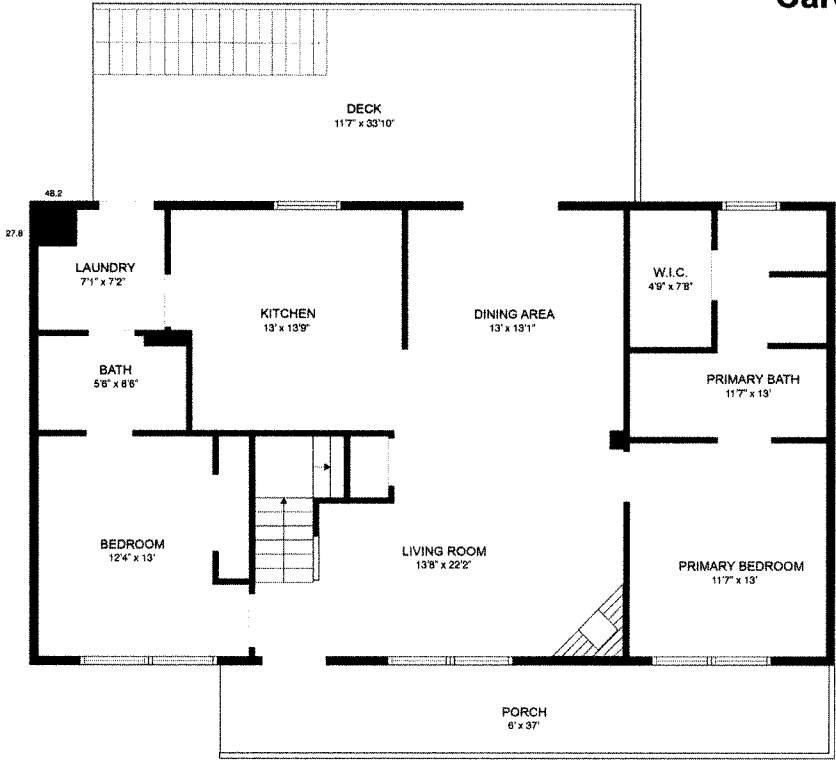

**100 Moorefield Dr
Carolina Beach NC, 28428**

FLOOR 2

FLOOR 3

FLOOR 1/GROUND FLOOR

**Total Heated: 2219 sqft.
Floor 2: 1340 sqft. Floor 3: 879 sqft.
Excluded Areas: Floor 1/Ground Floor: 1340 sqft
Cov Patio: 280 sqft. Porch: 222 sqft. Deck 330 sqft.**