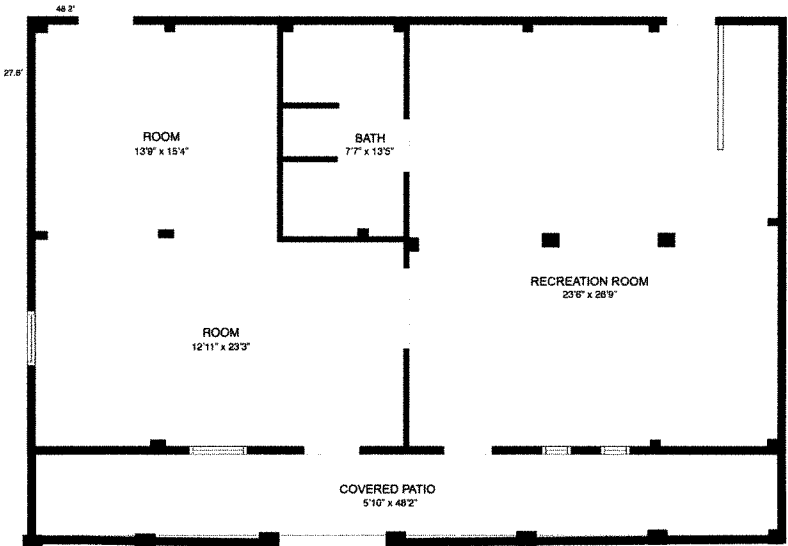

**100 Moorefield Dr
Carolina Beach NC, 28428**

FLOOR 2

FLOOR 3

FLOOR 1/GROUND FLOOR

**Total Heated: 2219 sqft.
Floor 2: 1340 sqft. Floor 3: 879 sqft.
Excluded Areas: Floor 1/Ground Floor: 1340 sqft
Cov Patio: 280 sqft. Porch: 222 sqft. Deck 330 sqft.**