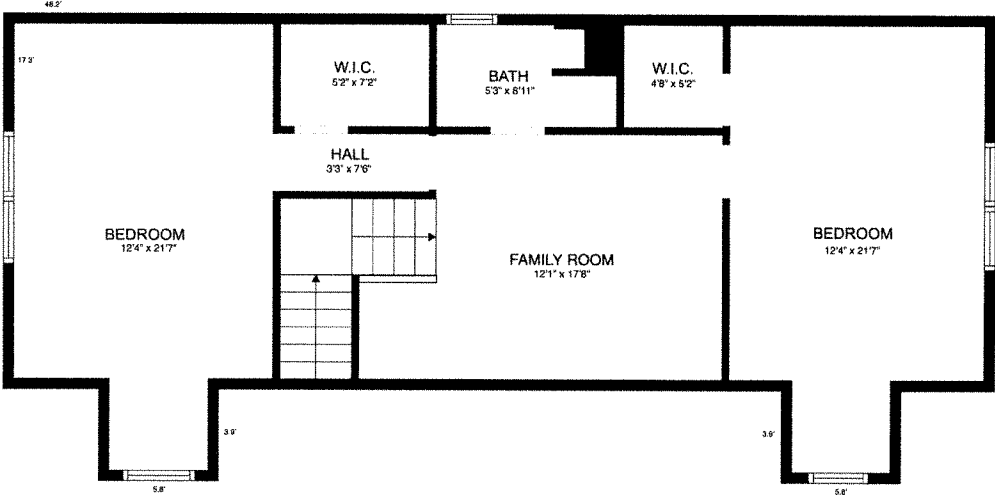

**100 Moorefield Dr
Carolina Beach NC, 28428**

FLOOR 2

FLOOR 3

FLOOR 1/GROUND FLOOR

**Total Heated: 2219 sqft.
Floor 2: 1340 sqft. Floor 3: 879 sqft.
Excluded Areas: Floor 1/Ground Floor: 1340 sqft
Cov Patio: 280 sqft. Porch: 222 sqft. Deck 330 sqft.**